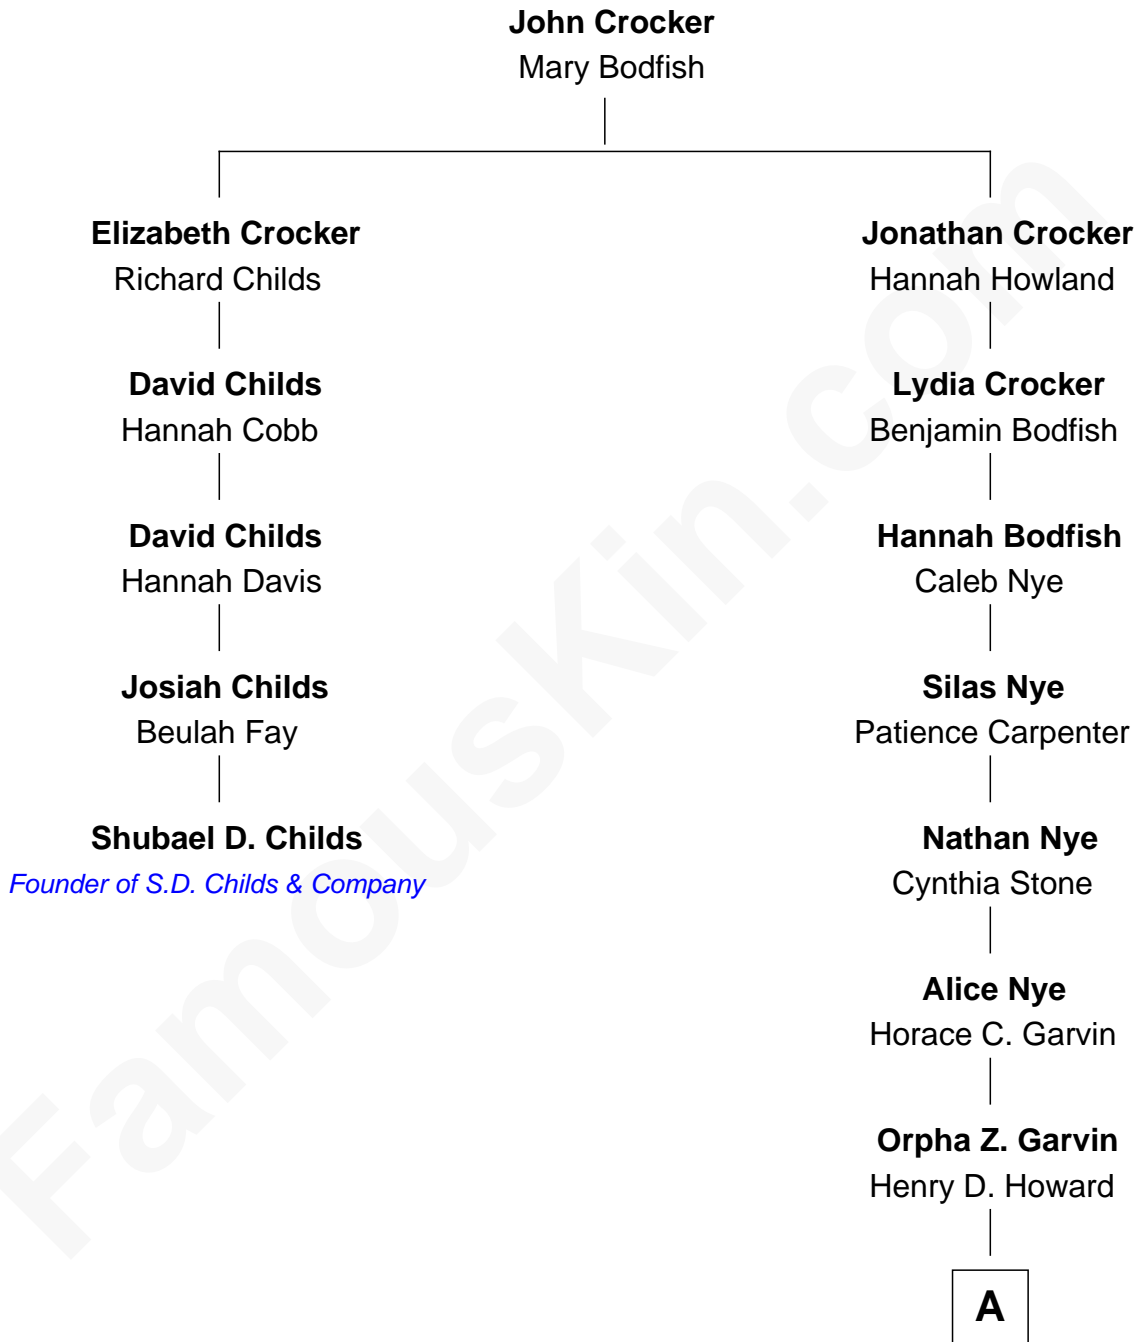

# FamousKin.com

## Relationship Chart of

### Shubael D. Childs

Founder of S.D. Childs & Company

4th cousin 8 times removed of

**Taylor Lautner**

TV and Movie Actor

**A**

|  
**Alice B. Howard**  
Franklin A. French

|  
**Ruth French**  
John Giles Akers