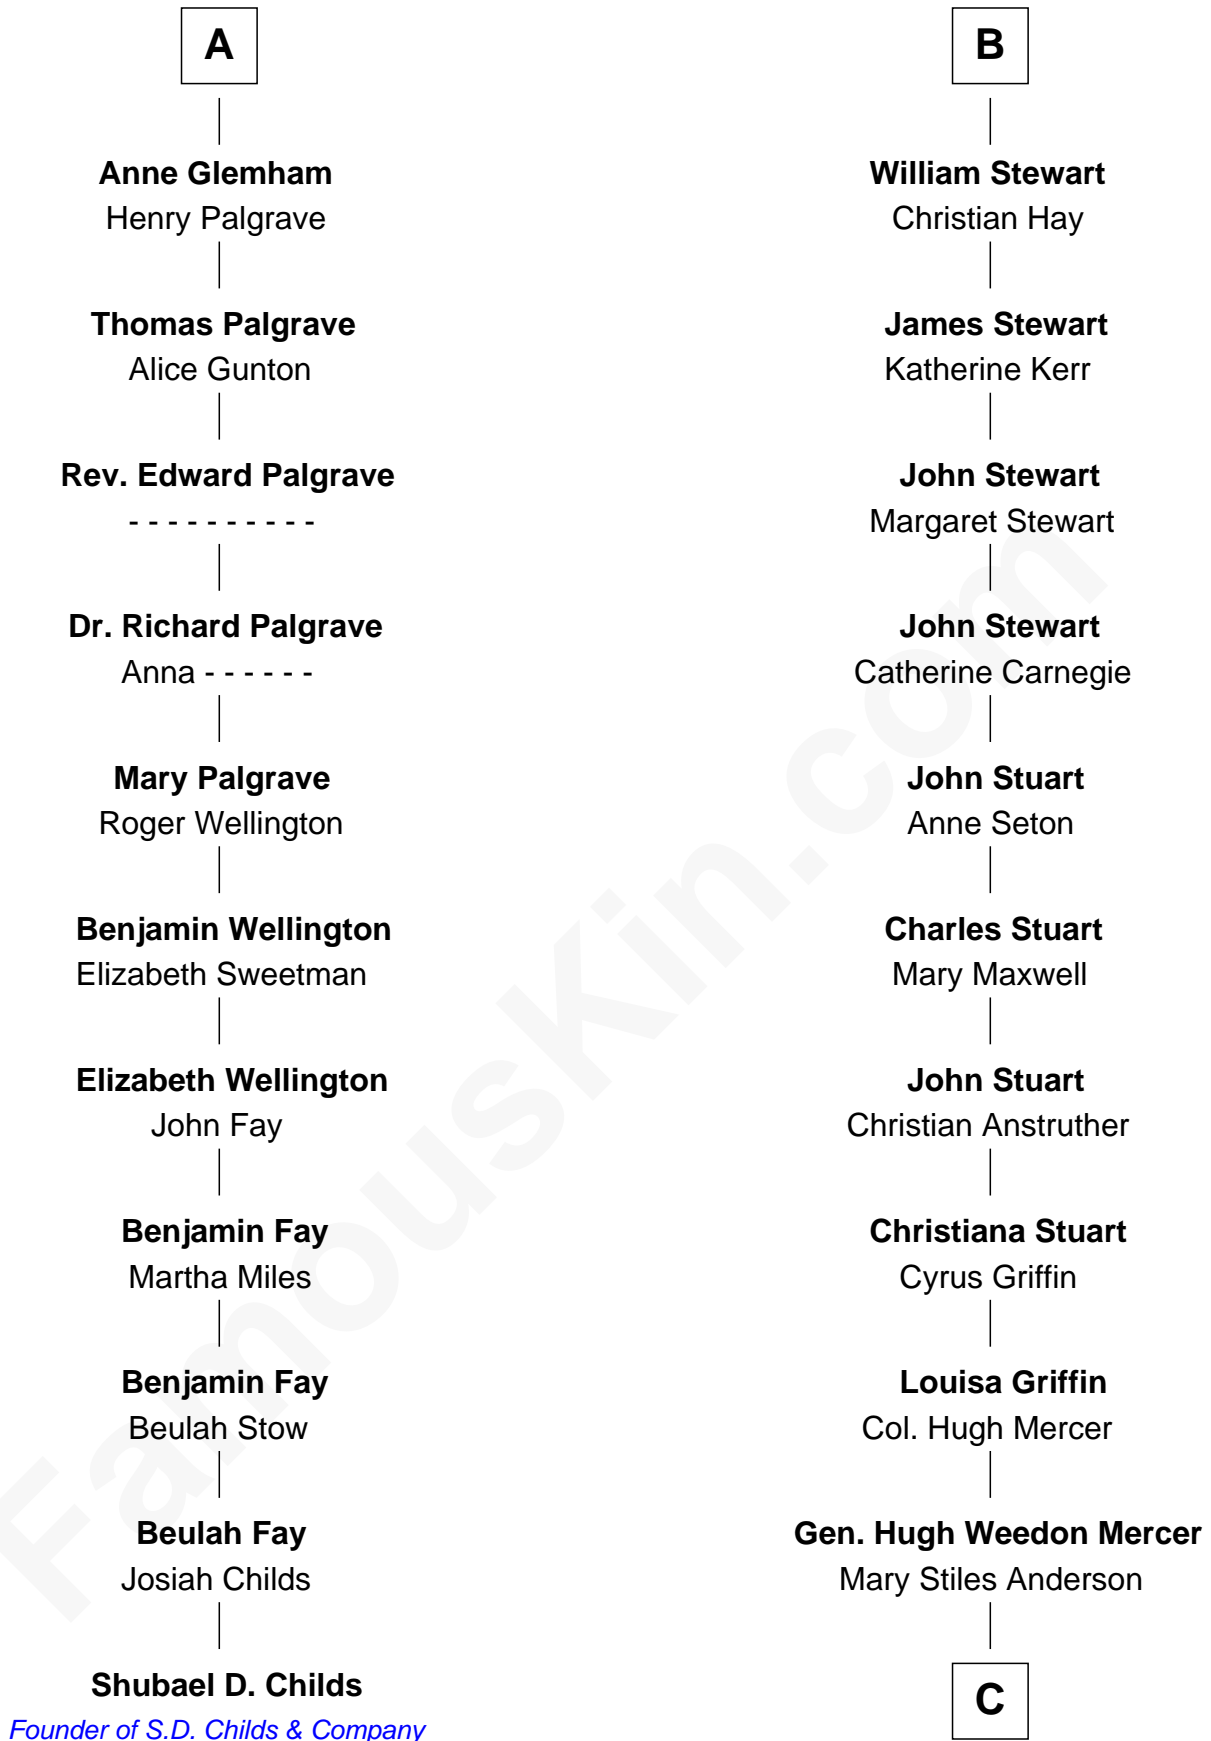

## Relationship Chart of

### Shubael D. Childs

Founder of S.D. Childs & Company

17th cousin 2 times removed of

**Johnny Mercer**

Songwriter and Co-Founder of Capitol Records

C

George Anderson Mercer

Nanny Maury Herndon