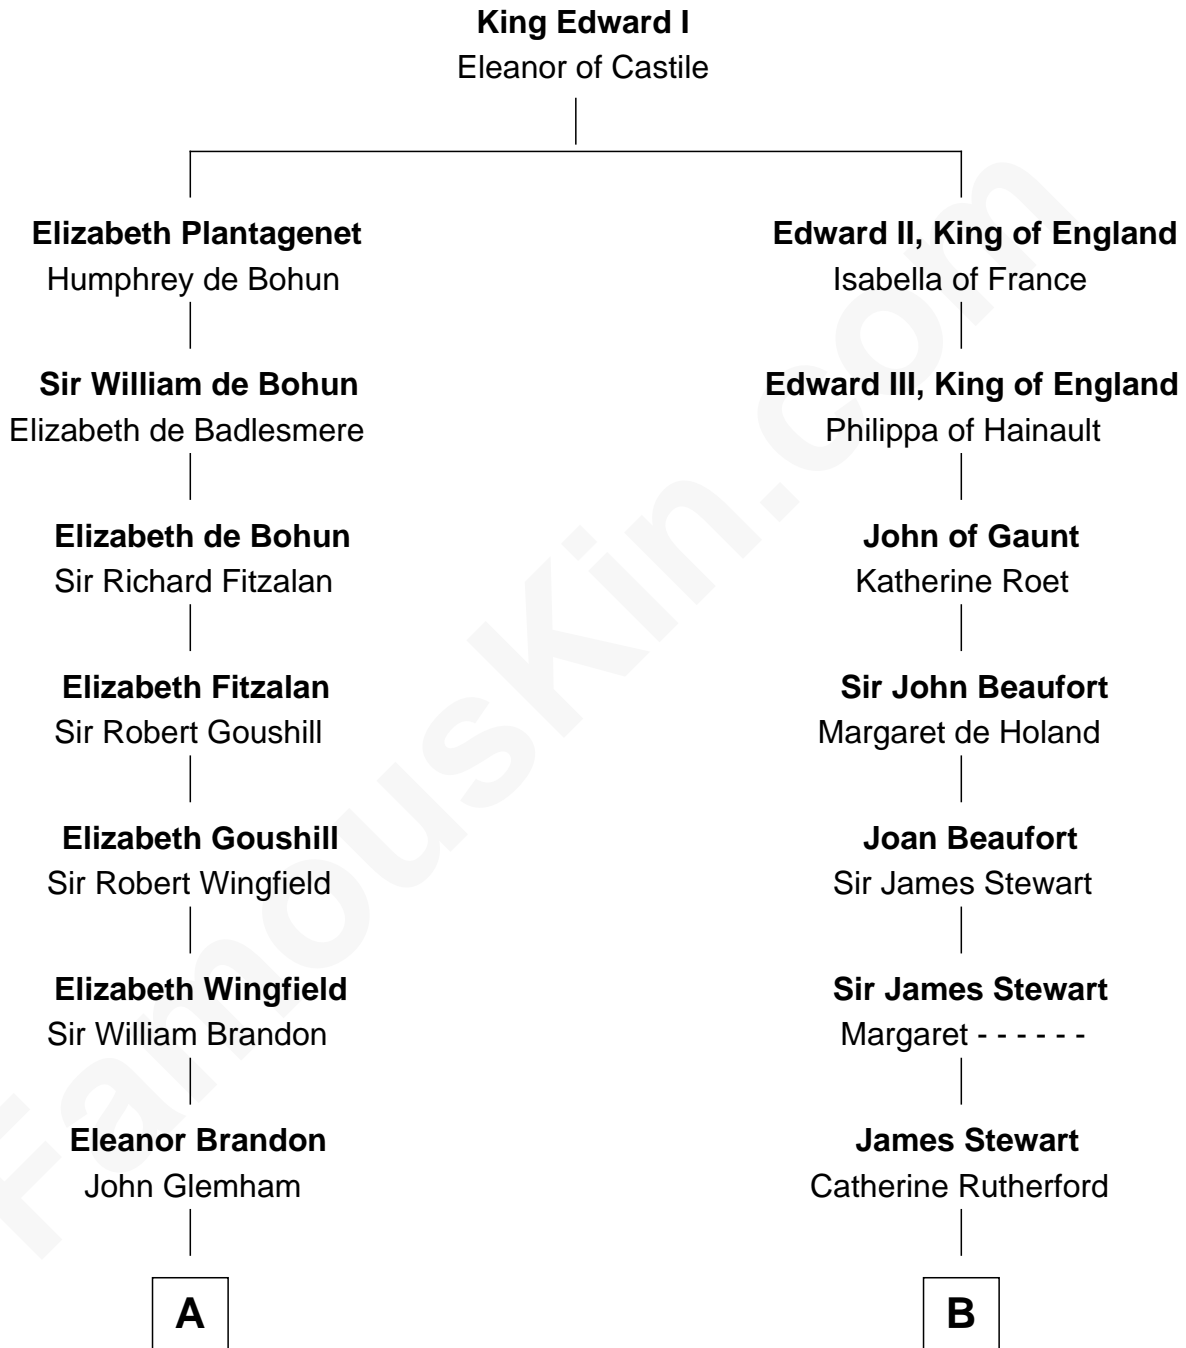

## Relationship Chart of

### Shubael D. Childs

Founder of S.D. Childs & Company

17th cousin 2 times removed of

**Johnny Mercer**

Songwriter and Co-Founder of Capitol Records

C

George Anderson Mercer

Nanny Maury Herndon