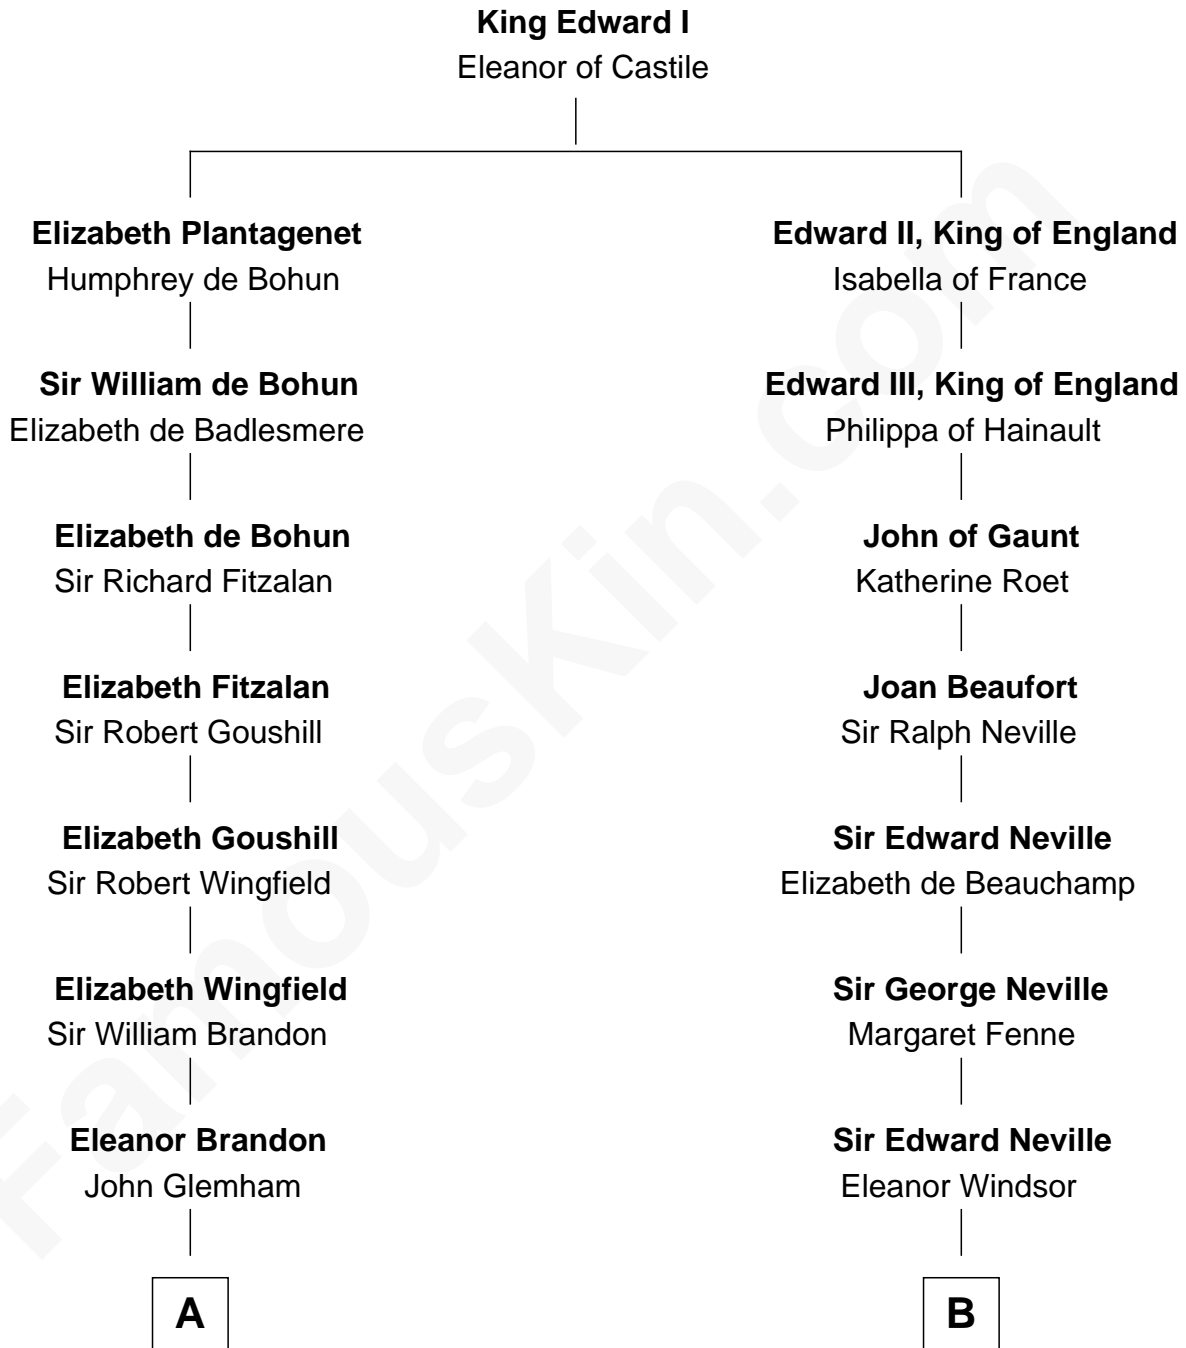

## Relationship Chart of

### Shubael D. Childs

Founder of S.D. Childs & Company

17th cousin 3 times removed of

**Anthony West**

Novelist and writer for the New Yorker

**C**

Arabella Rowan

Charles George Fairfield