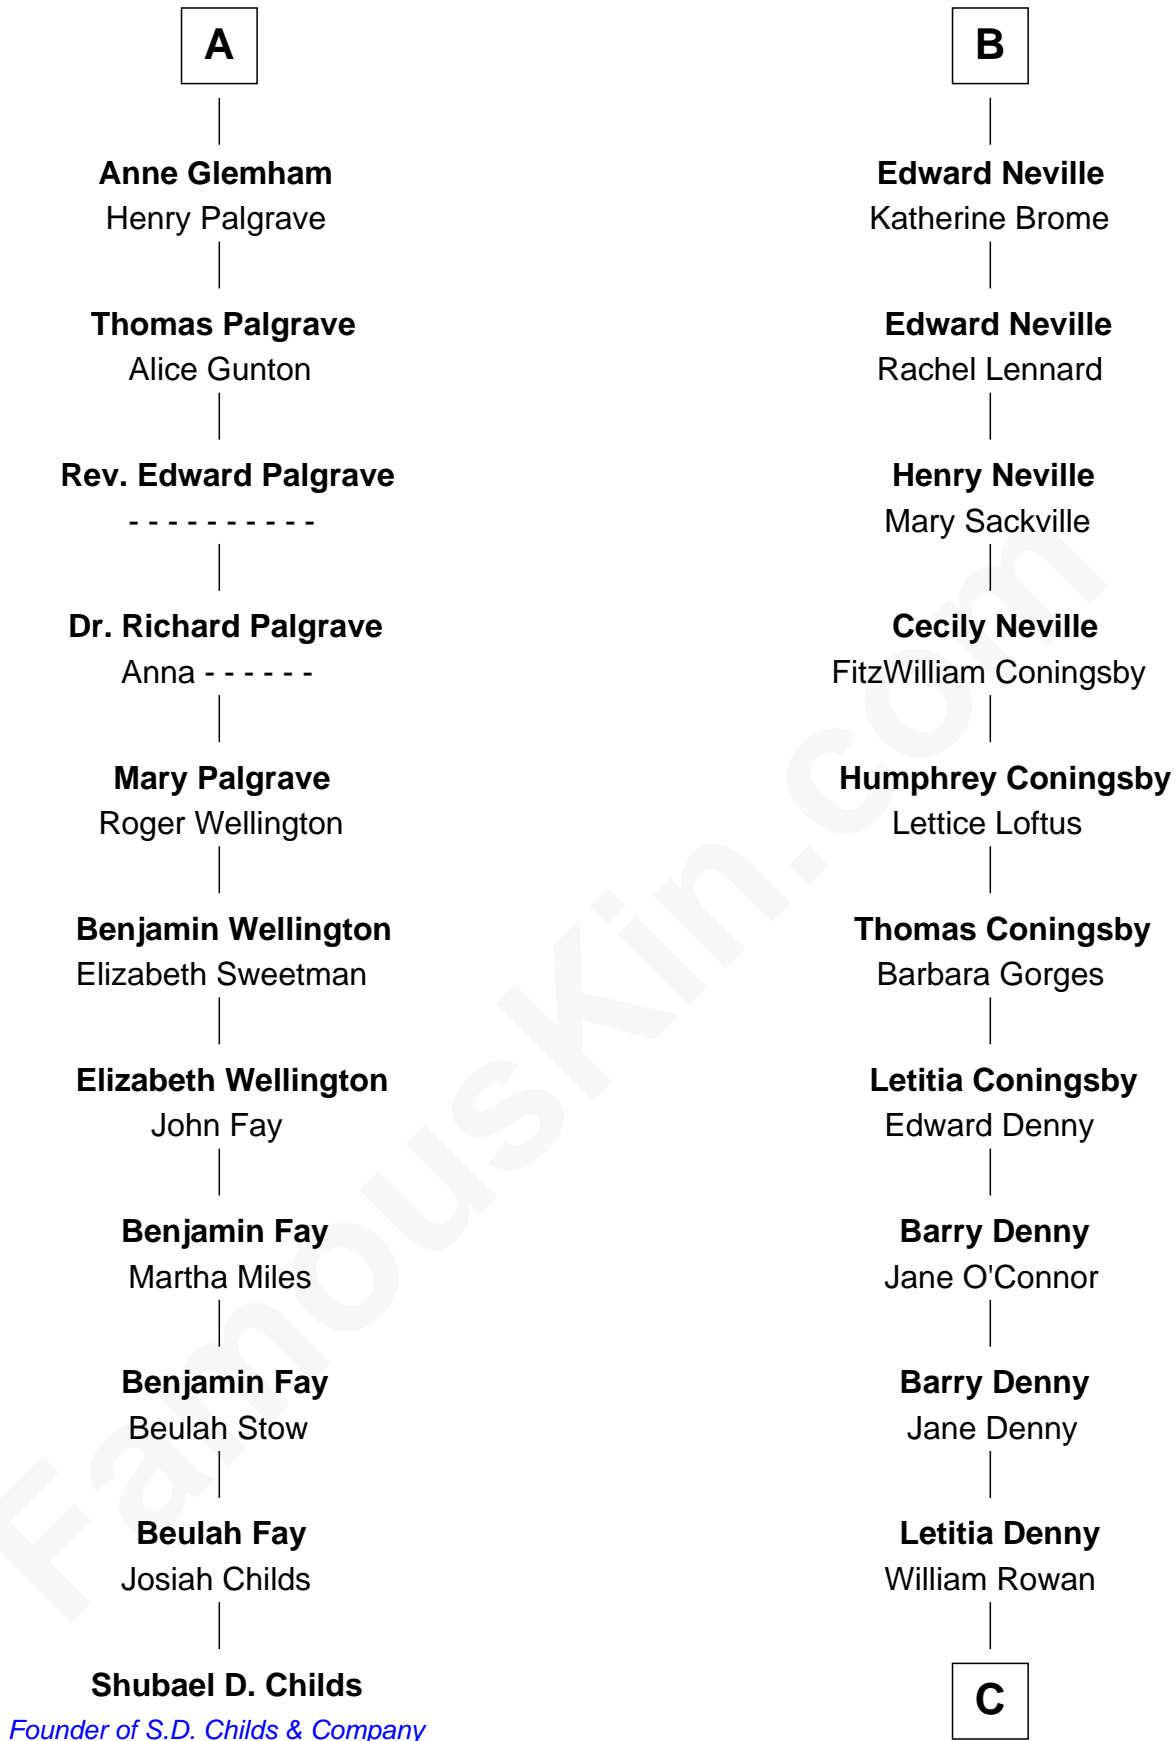

## Relationship Chart of

### Shubael D. Childs

Founder of S.D. Childs & Company

17th cousin 3 times removed of

**Anthony West**

Novelist and writer for the New Yorker

**C**

Arabella Rowan

Charles George Fairfield

Charles Fairfield

Isabella Campbell Mackenzie

Cicily Isabel Fairfield

Herbert George Wells

Anthony West

*British Novelist*

FamousKin.com