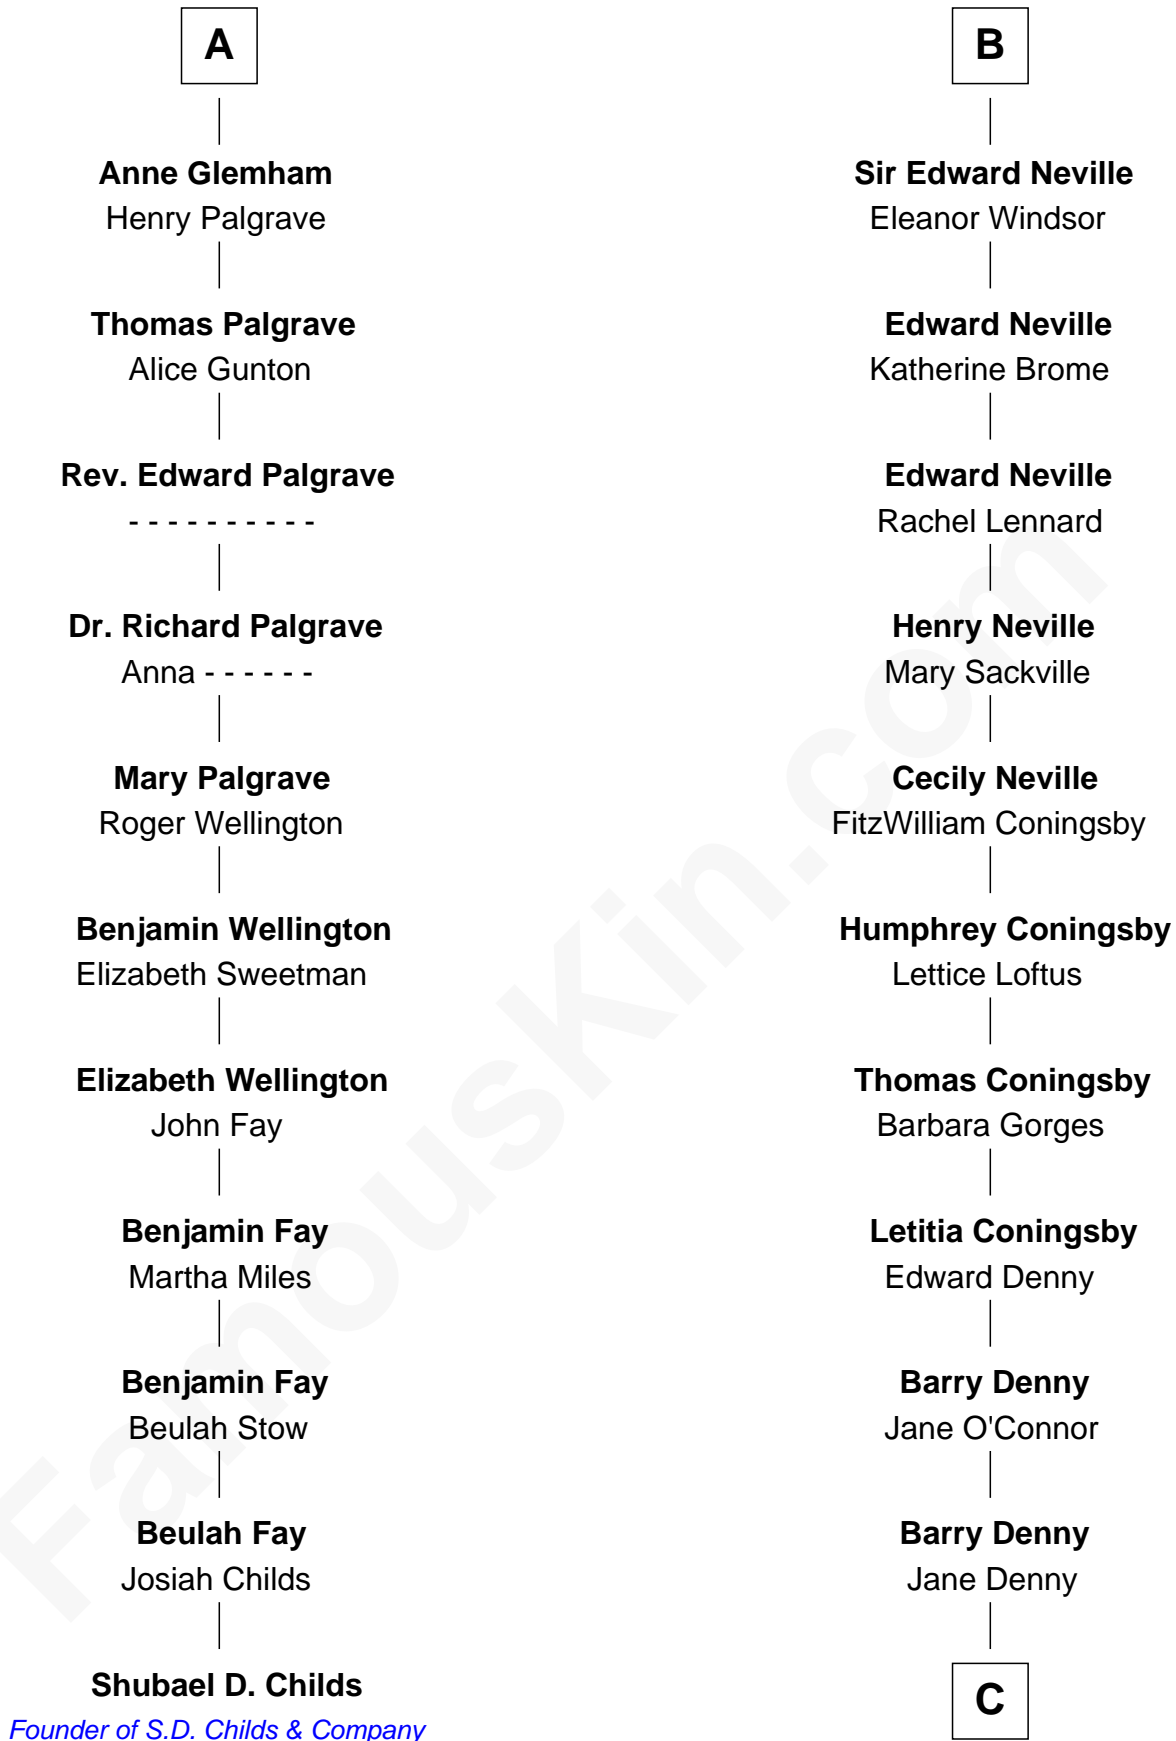

FamousKin.com

Relationship Chart of

Shubael D. Childs

Founder of S.D. Childs & Company

17th cousin 4 times removed of

Anthony West

Novelist and writer for the New Yorker

Blanche of Artois

Sir Richard Fitzalan
Elizabeth de Bohun

Edward III, King of England
Philippa of Hainault

Elizabeth Fitzalan
Sir Robert Goushill

John of Gaunt
Katherine Roet

Elizabeth Goushill
Sir Robert Wingfield

Joan Beaufort
Sir Ralph Neville

Elizabeth Wingfield
Sir William Brandon

Sir Edward Neville
Elizabeth de Beauchamp

Eleanor Brandon
John Glemham

Sir George Neville
Margaret Fenne

A

B

C

Letitia Denny

William Rowan

Arabella Rowan

Charles George Fairfield

Charles Fairfield

Isabella Campbell Mackenzie

Cicily Isabel Fairfield

Herbert George Wells

Anthony West