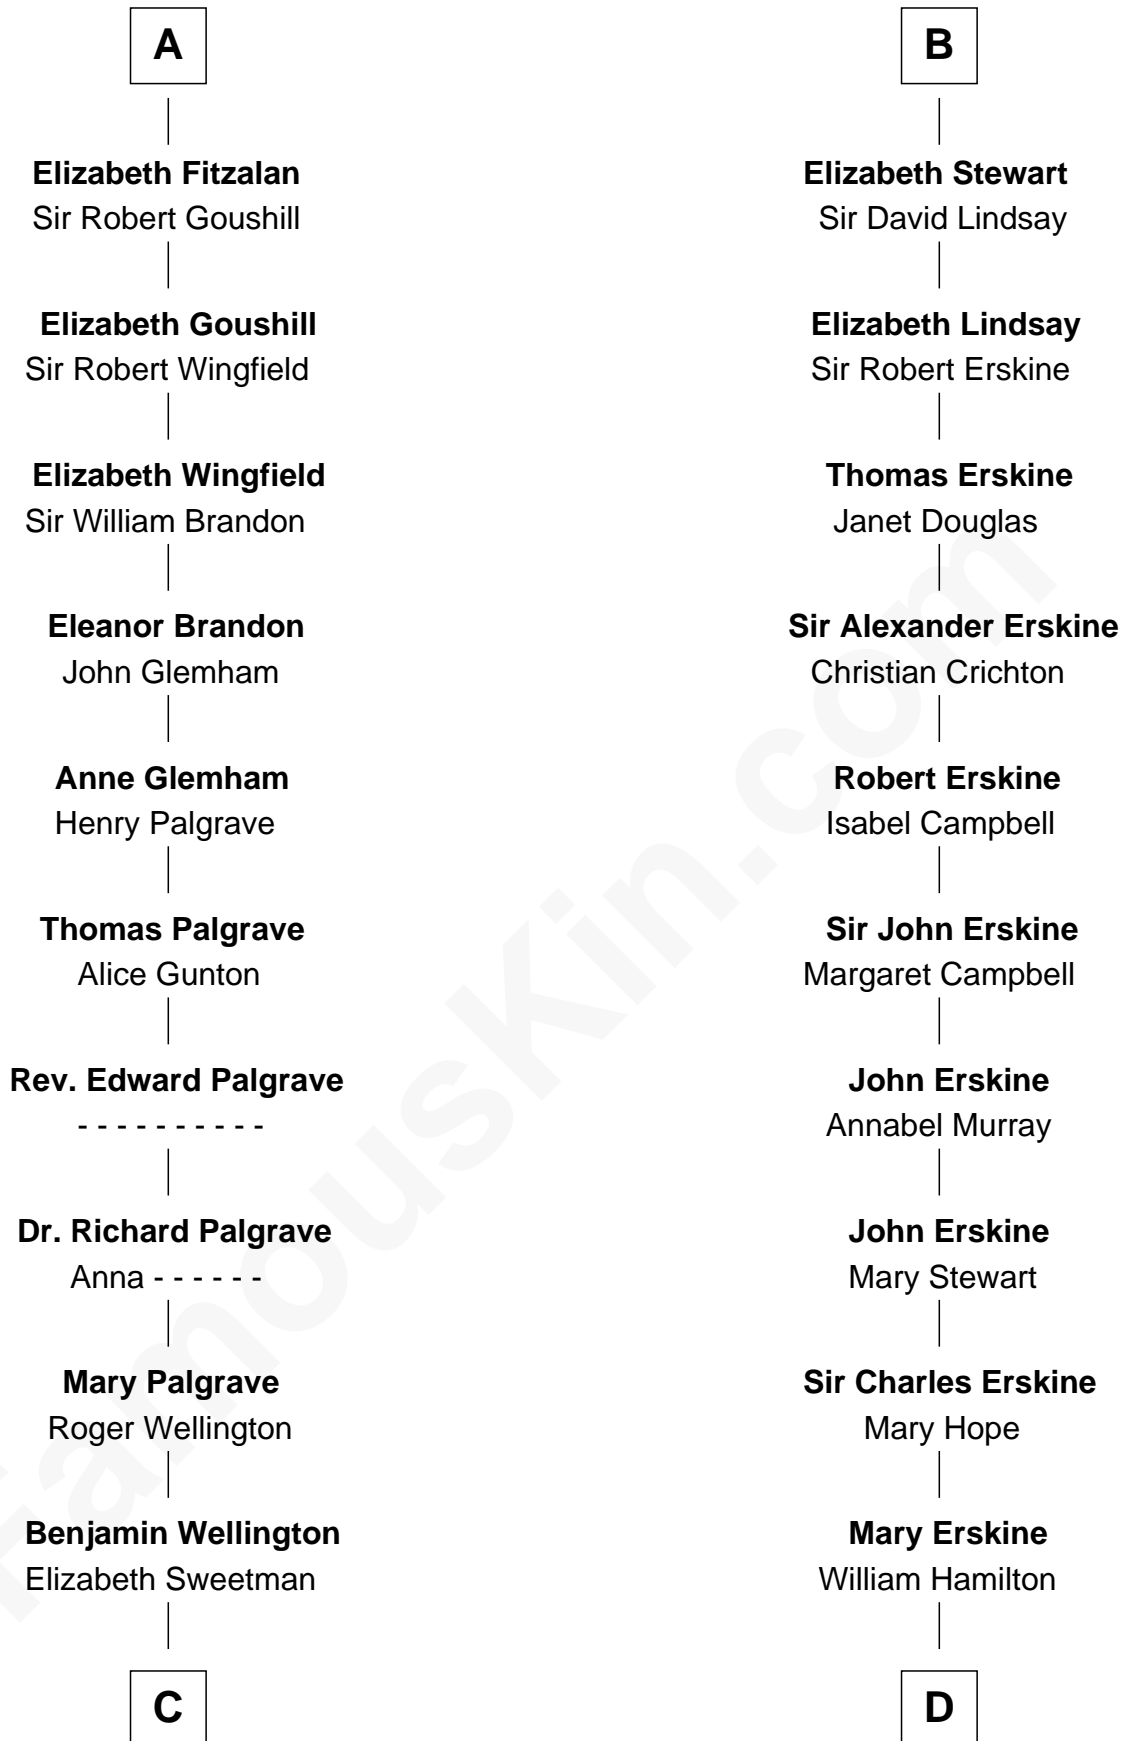

## Relationship Chart of

### Shubael D. Childs

*Founder of S.D. Childs & Company*

**18th cousin 3 times removed of**

### Major John Pitcairn

*British Commander at Battle of Lexington*

**C**

**Elizabeth Wellington**

John Fay

**Benjamin Fay**

Martha Miles

**Benjamin Fay**