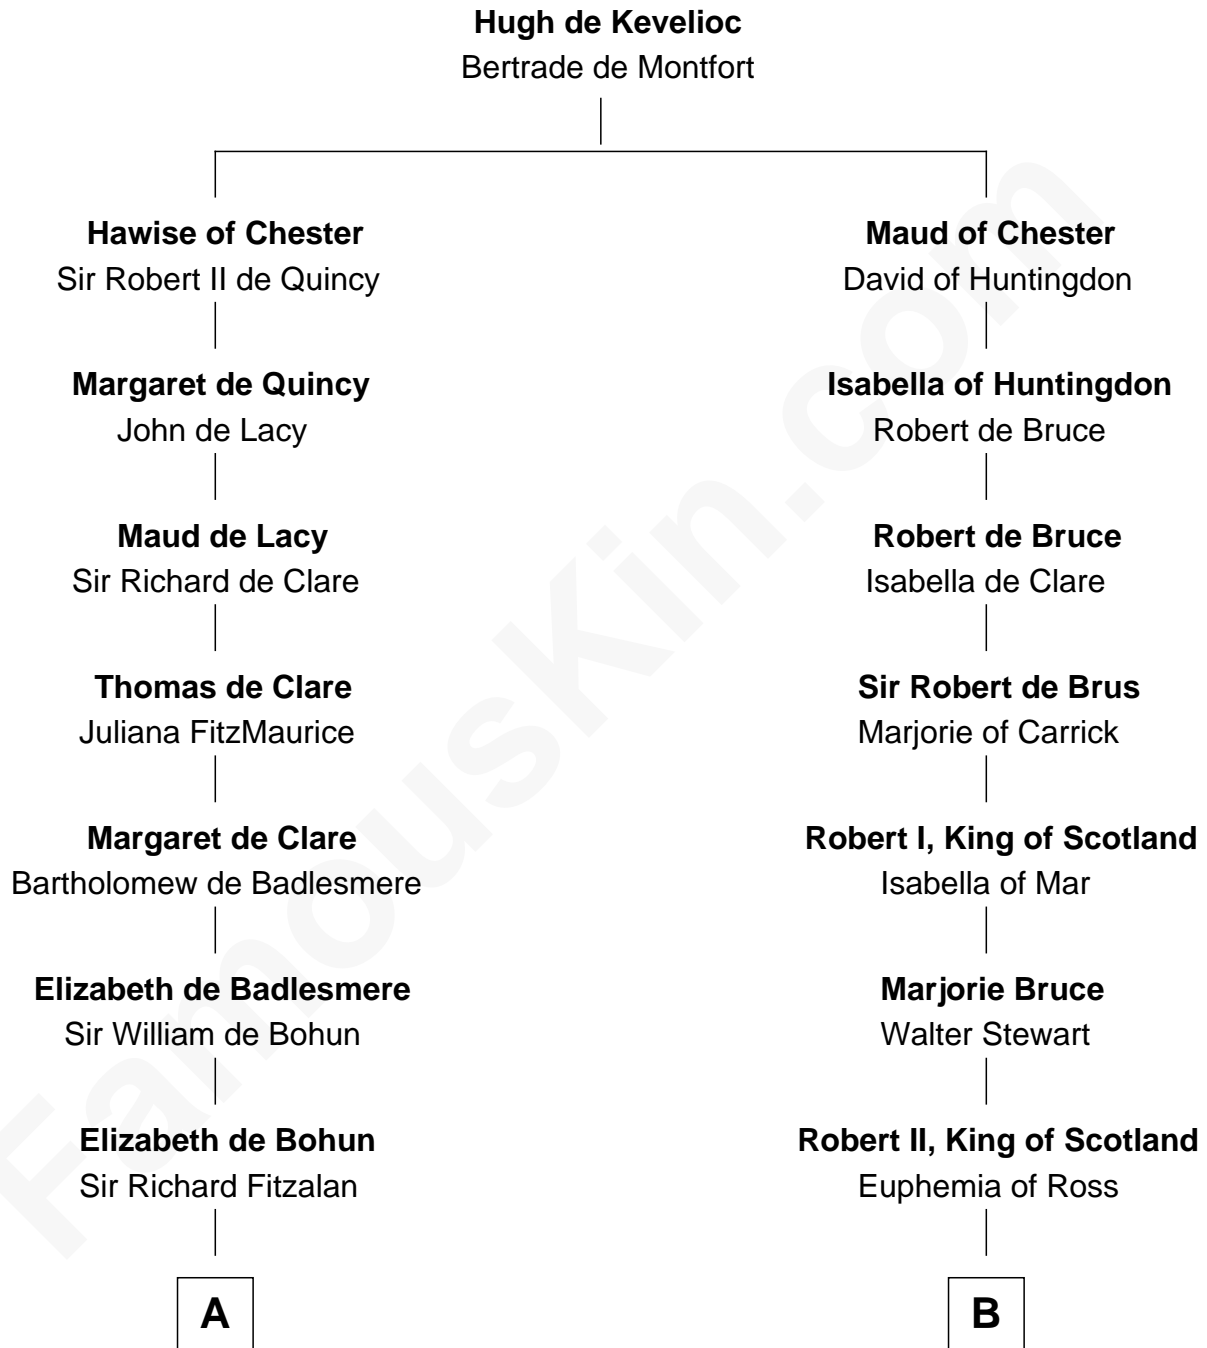

## Relationship Chart of

### Shubael D. Childs

*Founder of S.D. Childs & Company*

**18th cousin 3 times removed of**

### Major John Pitcairn

*British Commander at Battle of Lexington*

**C**

**Elizabeth Wellington**

John Fay

**Benjamin Fay**

Martha Miles

**Benjamin Fay**