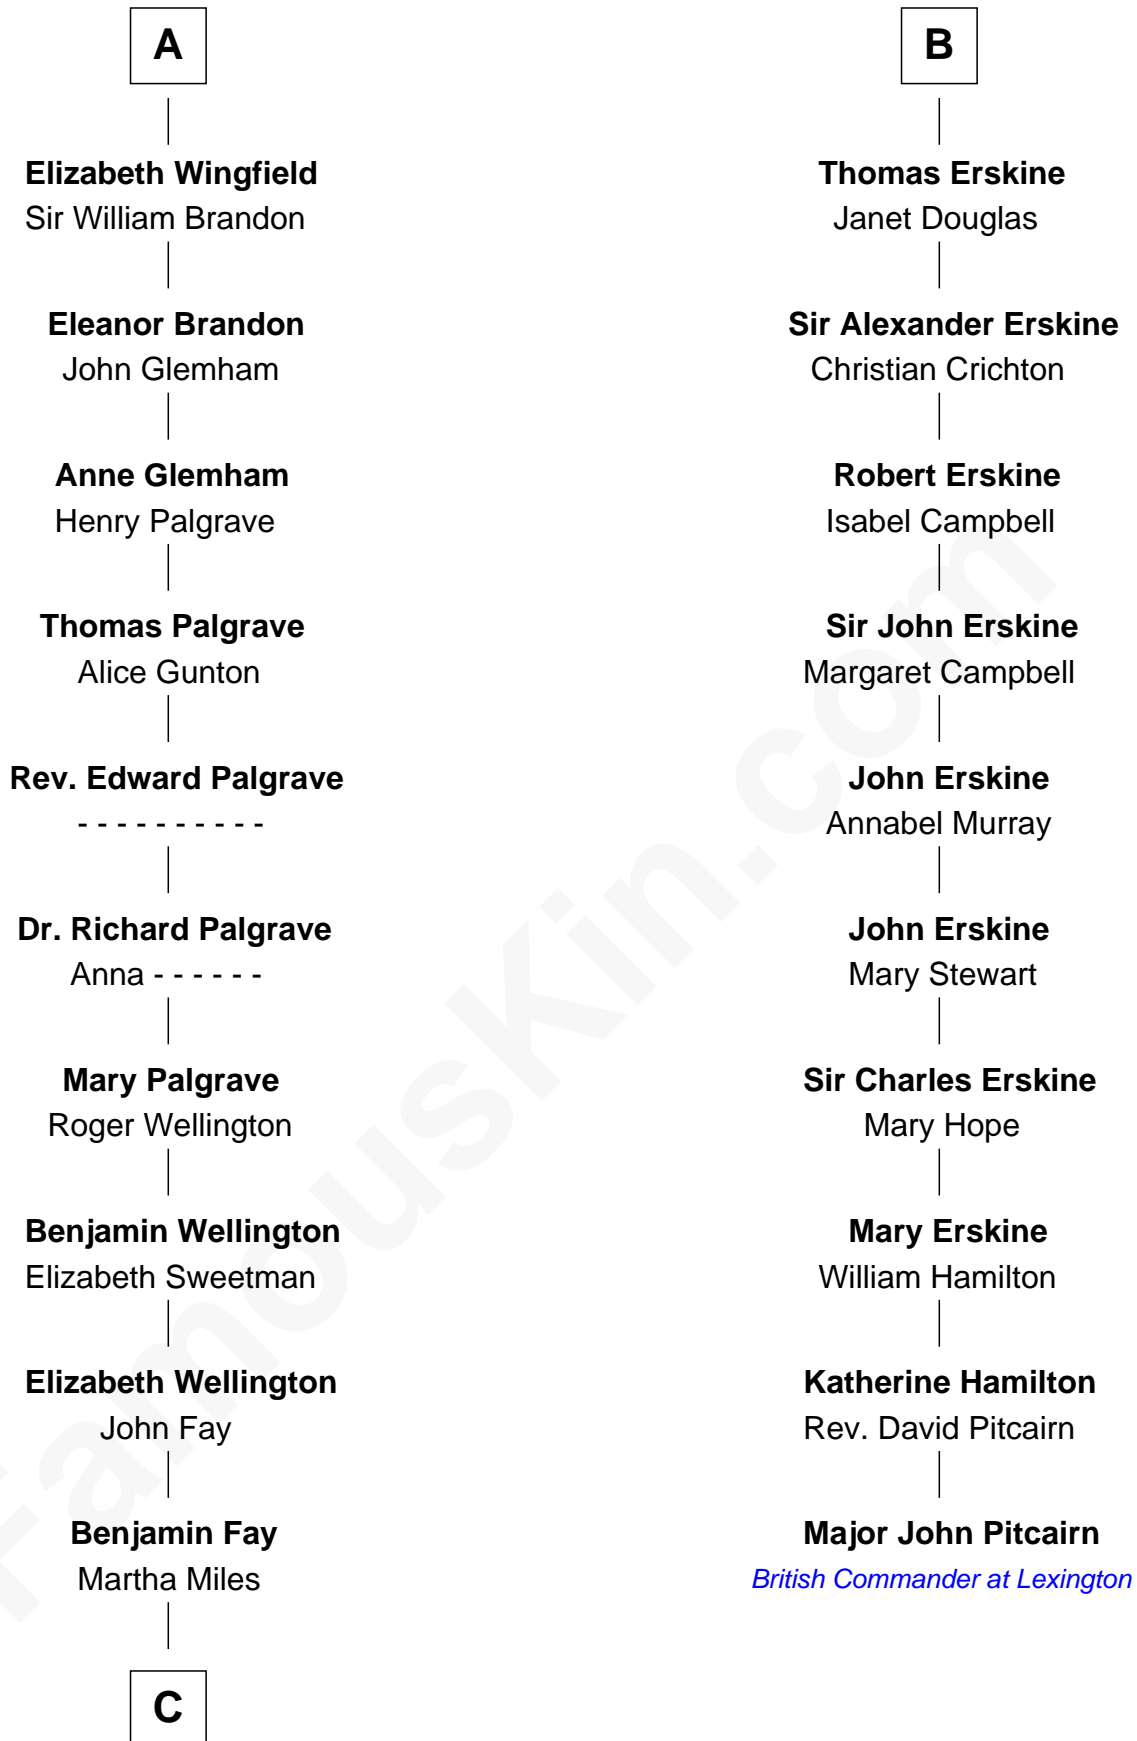

## Relationship Chart of

### Shubael D. Childs

*Founder of S.D. Childs & Company*

**16th cousin 3 times removed of**

### Major John Pitcairn

*British Commander at Battle of Lexington*

**C**

—  
**Benjamin Fay**

Beulah Stow

—  
**Beulah Fay**

Josiah Childs

—  
**Shubael D. Childs**