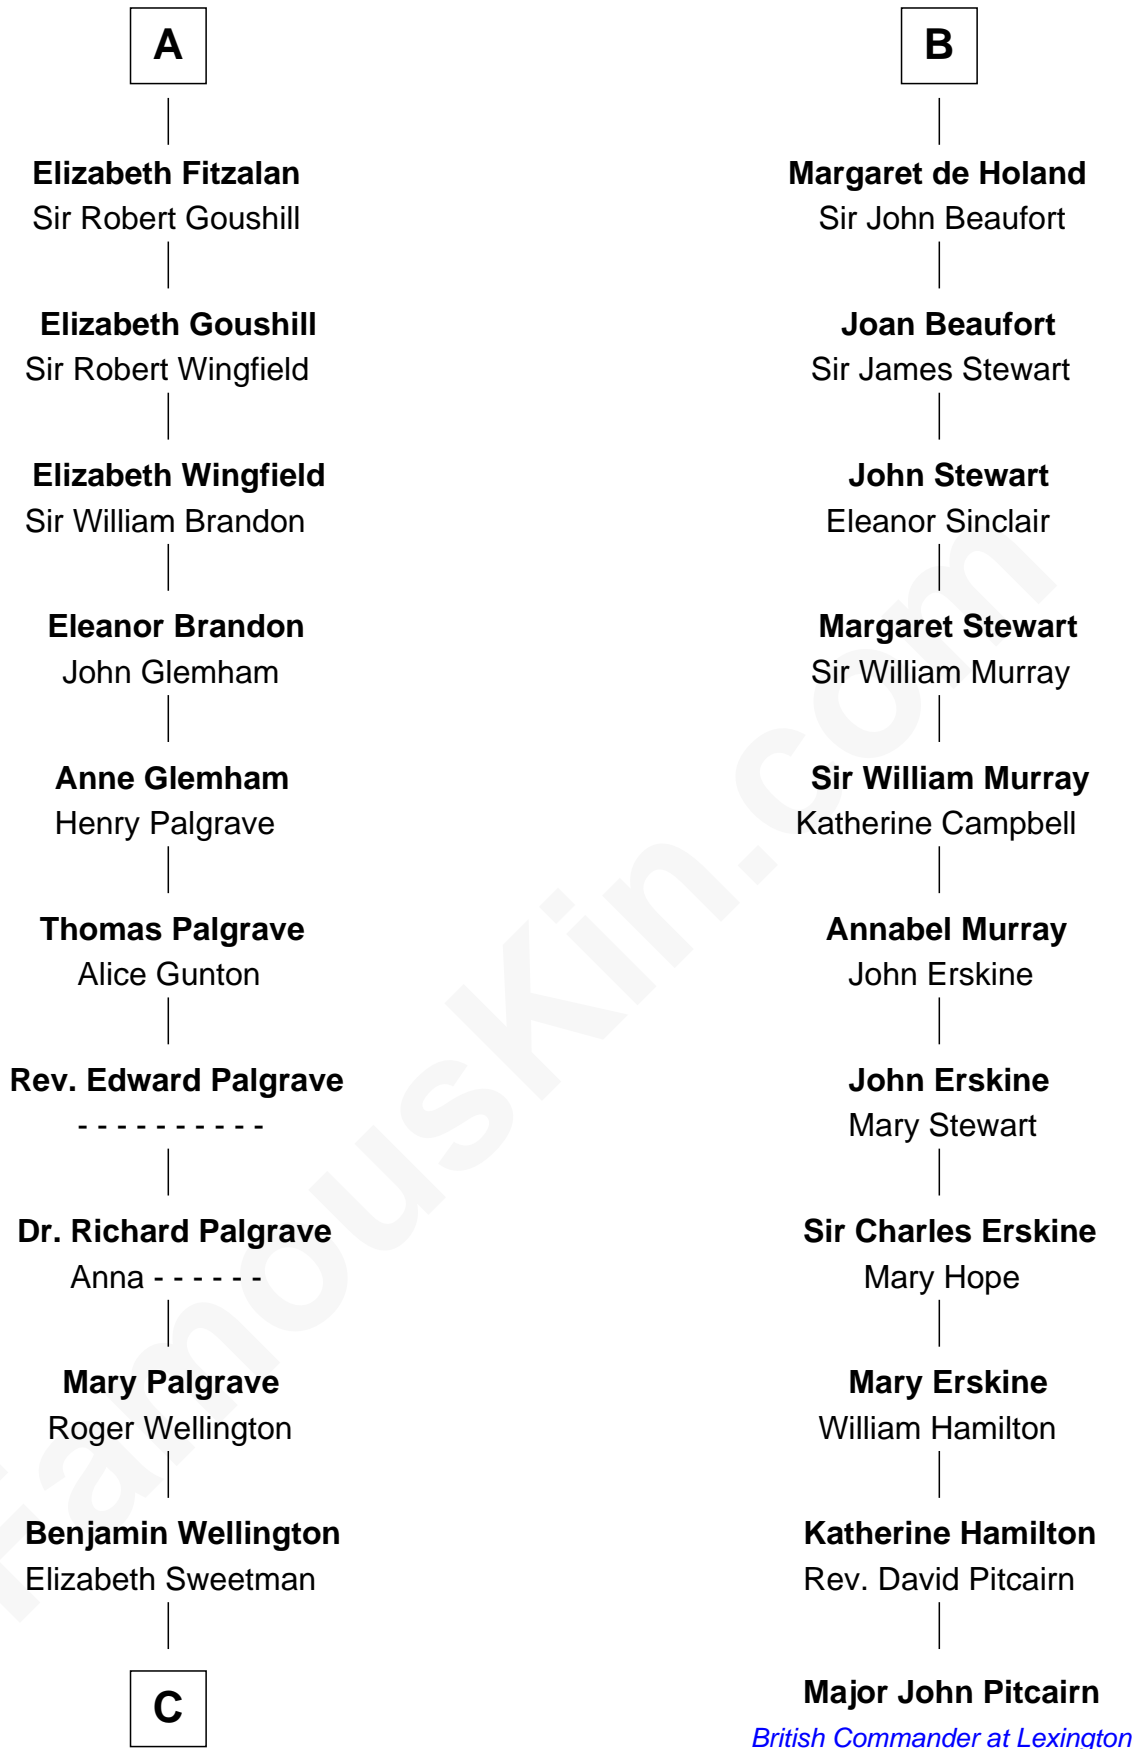

FamousKin.com

Relationship Chart of

Shubael D. Childs

Founder of S.D. Childs & Company

17th cousin 4 times removed of

Major John Pitcairn

British Commander at Battle of Lexington

C

Elizabeth Wellington

John Fay

Benjamin Fay

Martha Miles

Benjamin Fay

Beulah Stow

Beulah Fay

Josiah Childs