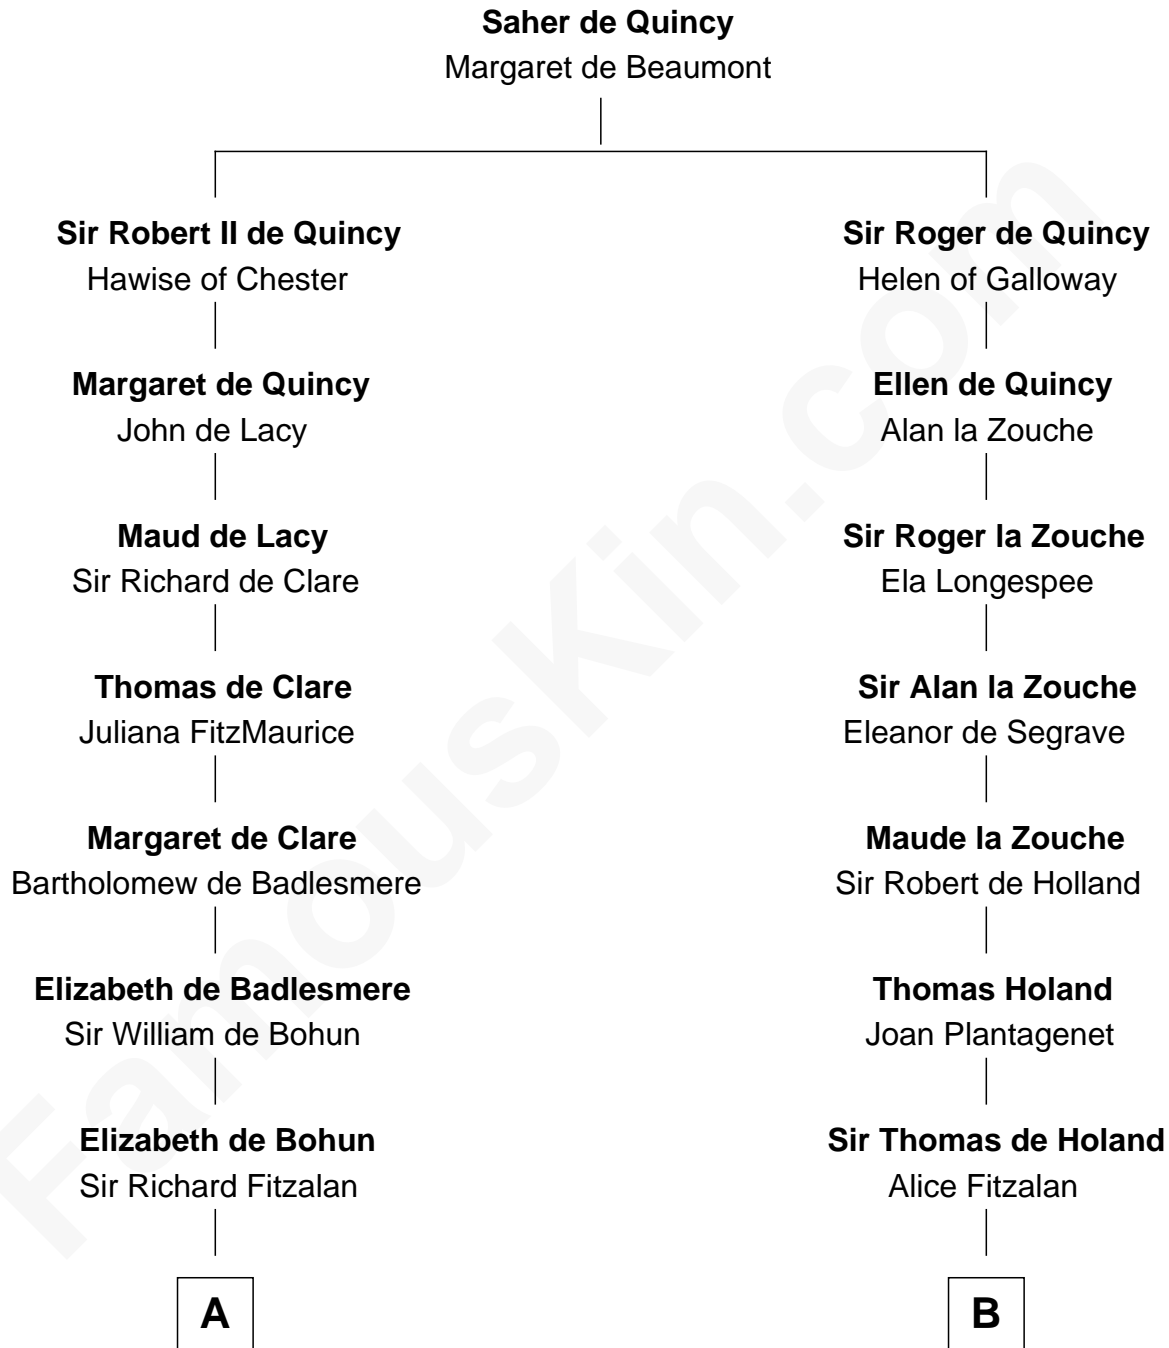

FamousKin.com

Relationship Chart of

Shubael D. Childs

Founder of S.D. Childs & Company

17th cousin 4 times removed of

Major John Pitcairn

British Commander at Battle of Lexington

C

Elizabeth Wellington

John Fay

Benjamin Fay

Martha Miles

Benjamin Fay

Beulah Stow

Beulah Fay

Josiah Childs