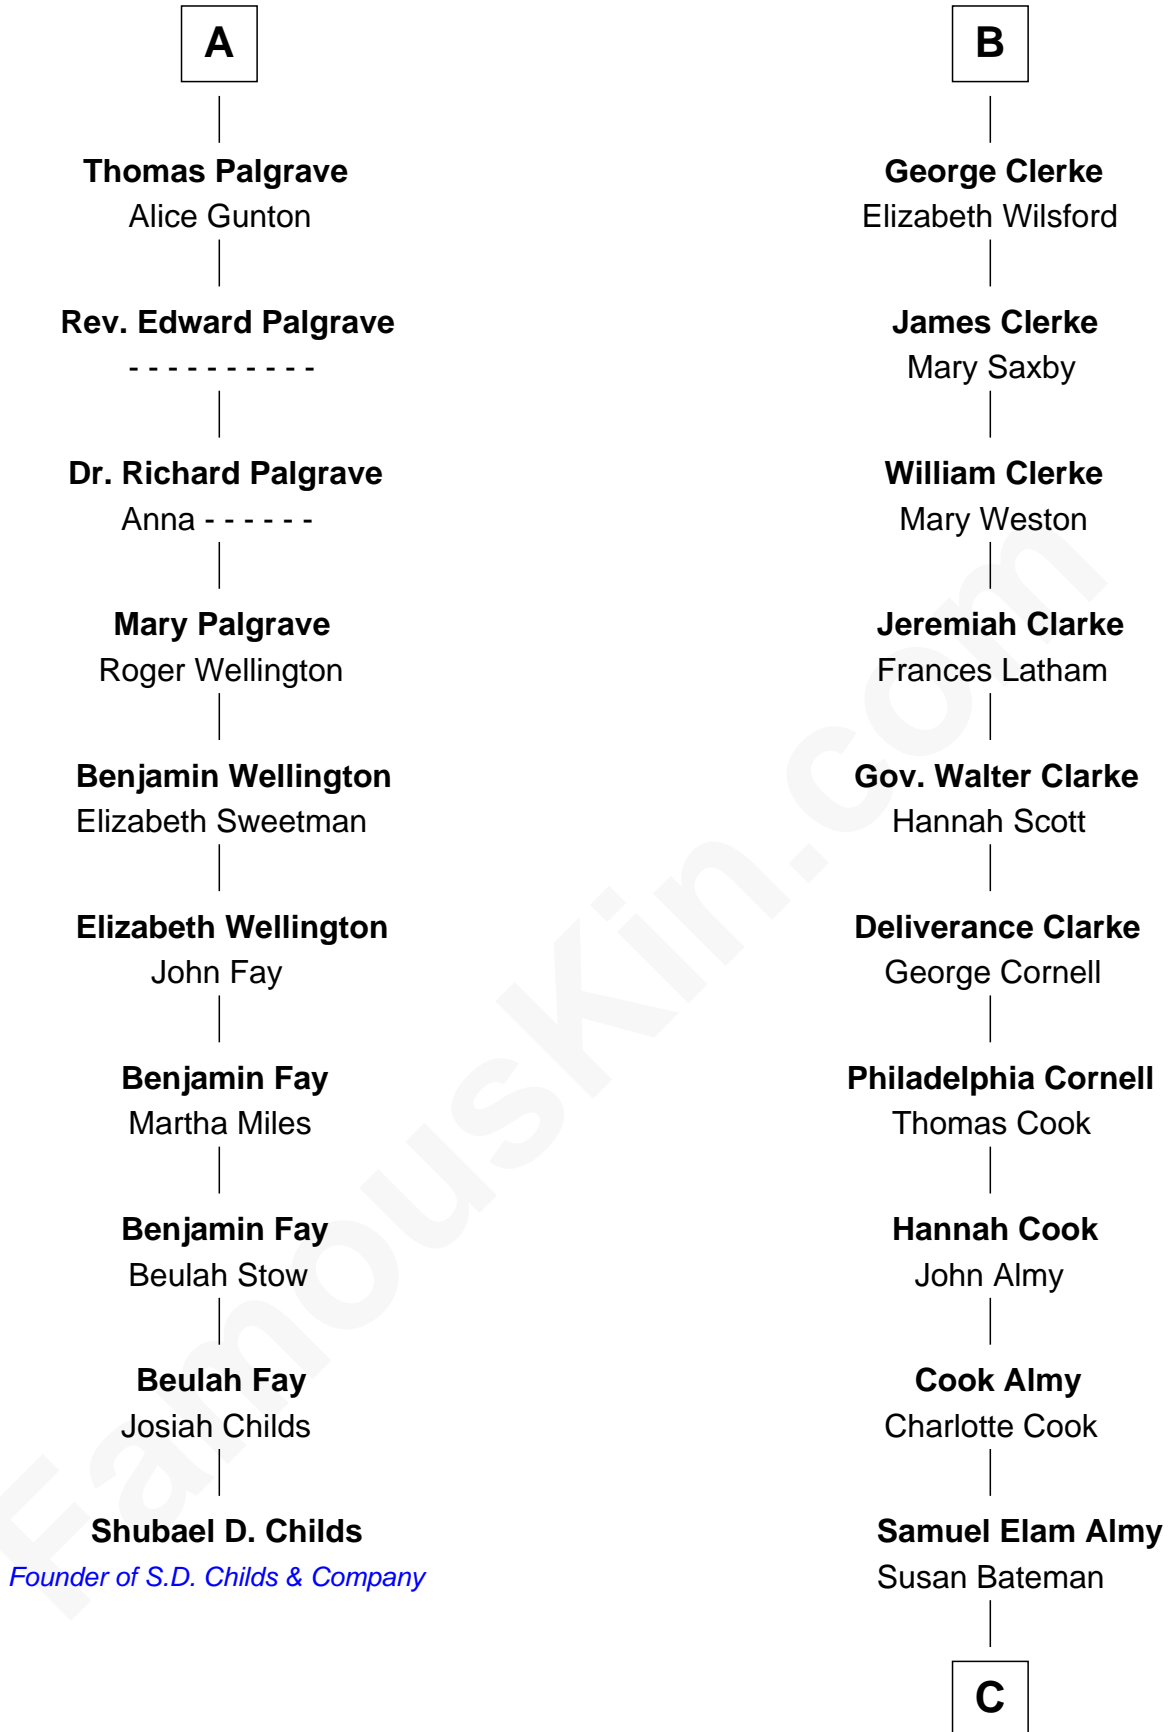

FamousKin.com

Relationship Chart of

Shubael D. Childs

Founder of S.D. Childs & Company

16th cousin 4 times removed of

Marilyn Monroe

Actress, Model, and Singer

Bartholomew de Badlesmere

Margery de Badlesmere

Sir William de Ros

Maud de Roos

John de Welles

Margery de Welles

Stephen le Scrope

Maude le Scrope

Sir Baldwin Freville

Elizabeth Freville

Sir Thomas Ferrers

Sir Henry Ferrers

Margaret Heckstall

Elizabeth Ferrers

James Clerke

B

C

—
Susan Bateman Almy
Charles Adams Gifford

—
Frederick Almy Gifford
Elizabeth Easton Tennant

—
Charles Stanley Gifford
Gladys Pearl Monroe

—
Marilyn Monroe
Actress, Model, and Singer

FamousKin.com