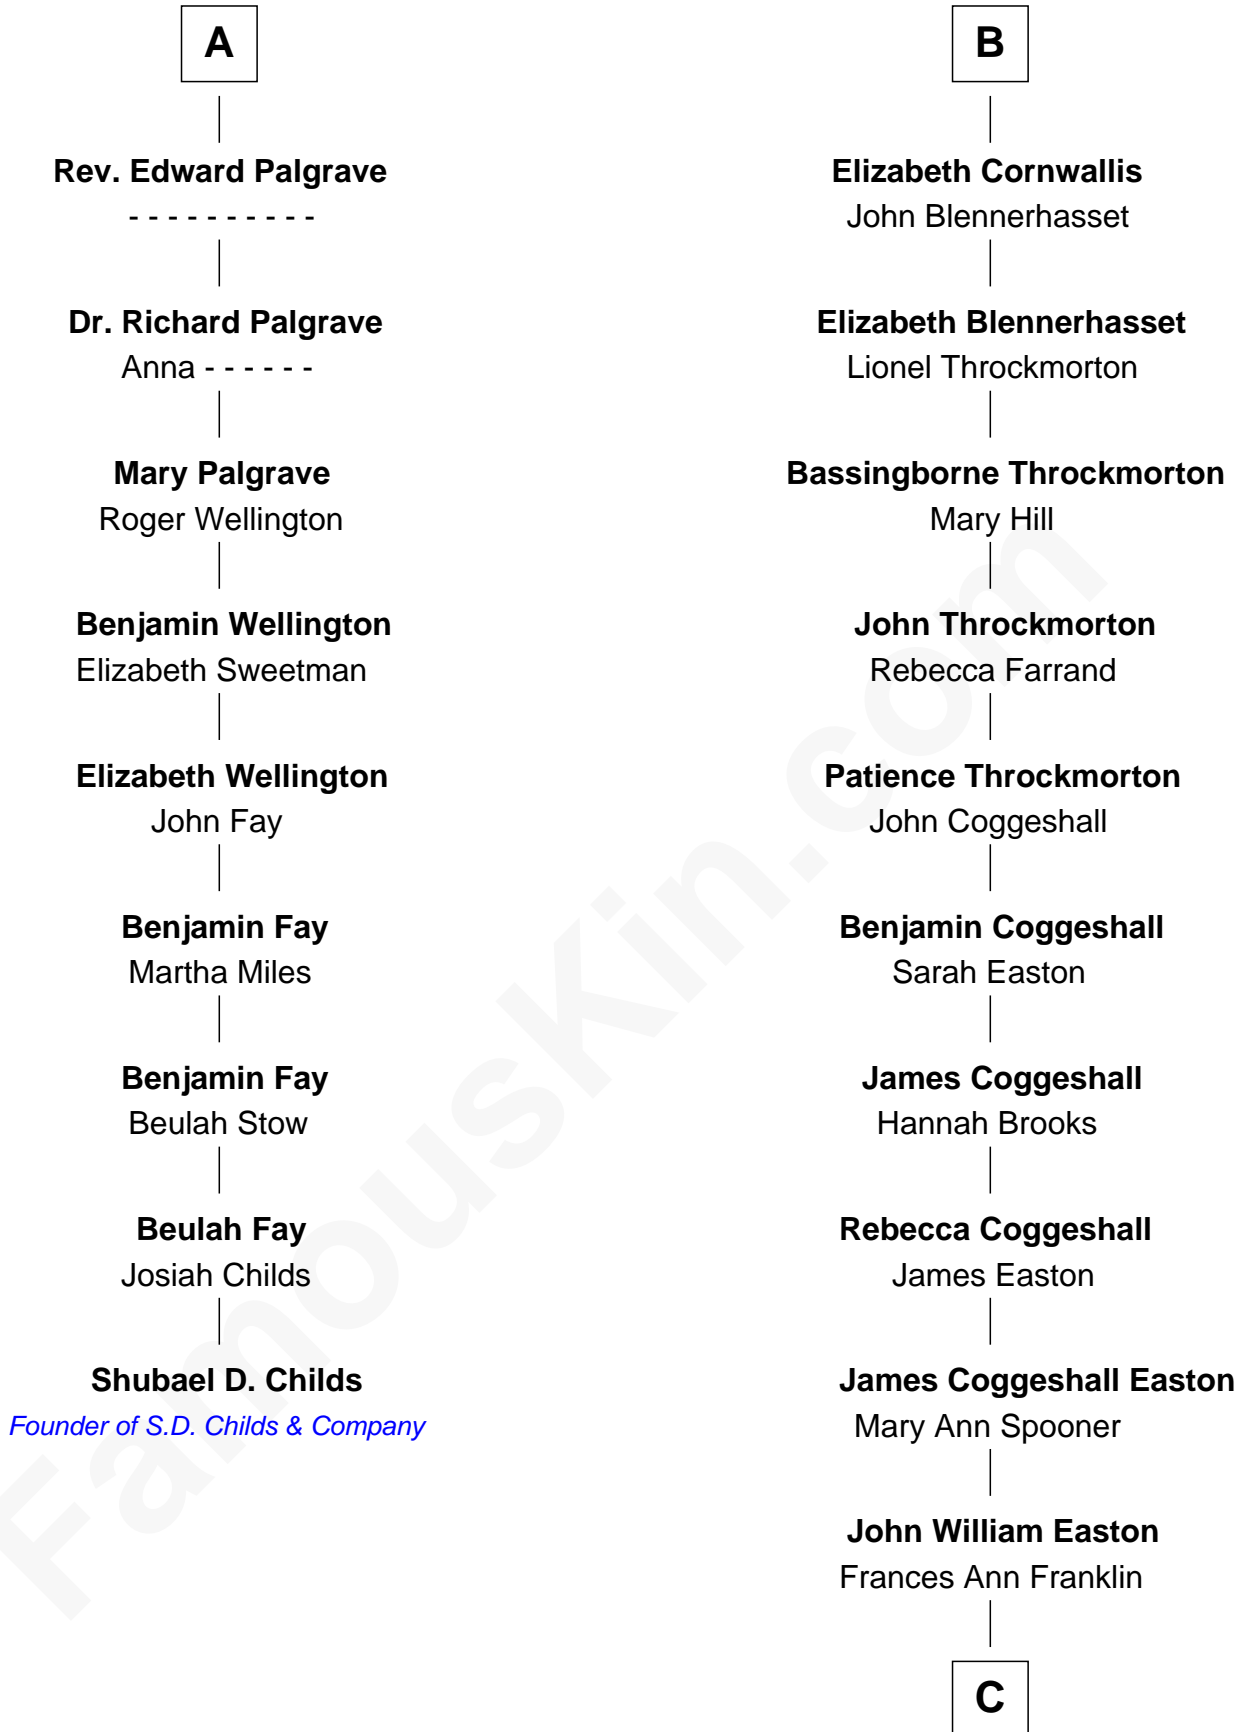

FamousKin.com

Relationship Chart of

Shubael D. Childs

Founder of S.D. Childs & Company

15th cousin 5 times removed of

Marilyn Monroe

Actress, Model, and Singer

C

Elizabeth Cutting Easton

William Congdon Tennant

Elizabeth Easton Tennant

Frederick Almy Gifford

Charles Stanley Gifford

Gladys Pearl Monroe

Marilyn Monroe

Actress, Model, and Singer