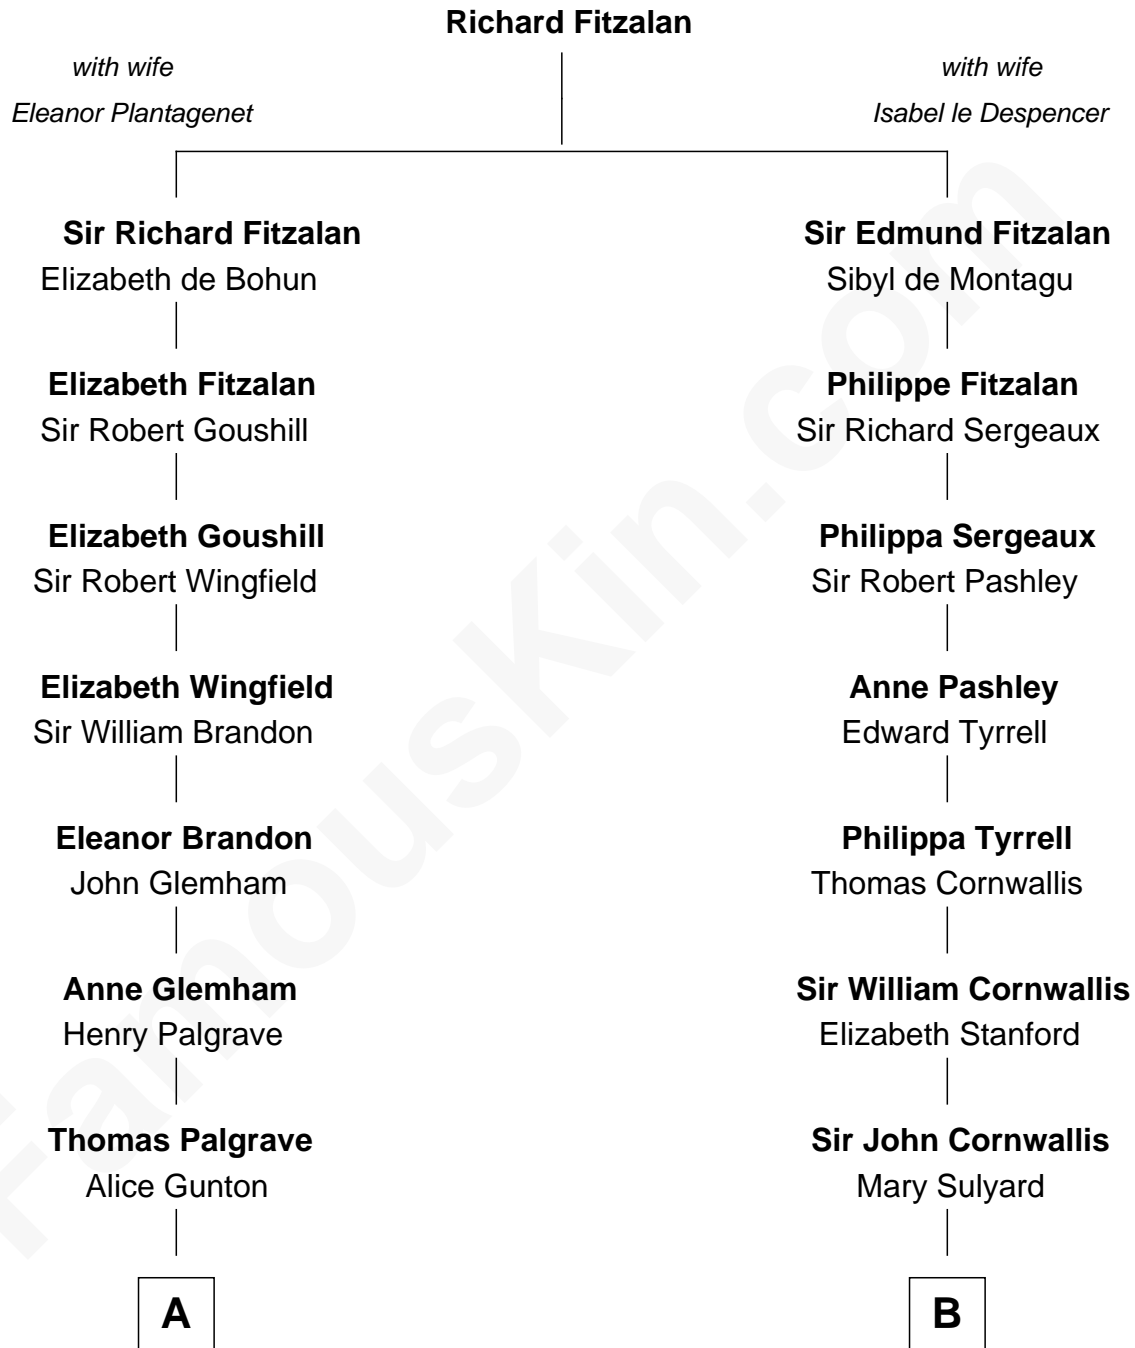

FamousKin.com

Relationship Chart of

Shubael D. Childs

Founder of S.D. Childs & Company

15th cousin 5 times removed of

Marilyn Monroe

Actress, Model, and Singer

C

Elizabeth Cutting Easton

William Congdon Tennant

Elizabeth Easton Tennant

Frederick Almy Gifford

Charles Stanley Gifford

Gladys Pearl Monroe

Marilyn Monroe

Actress, Model, and Singer