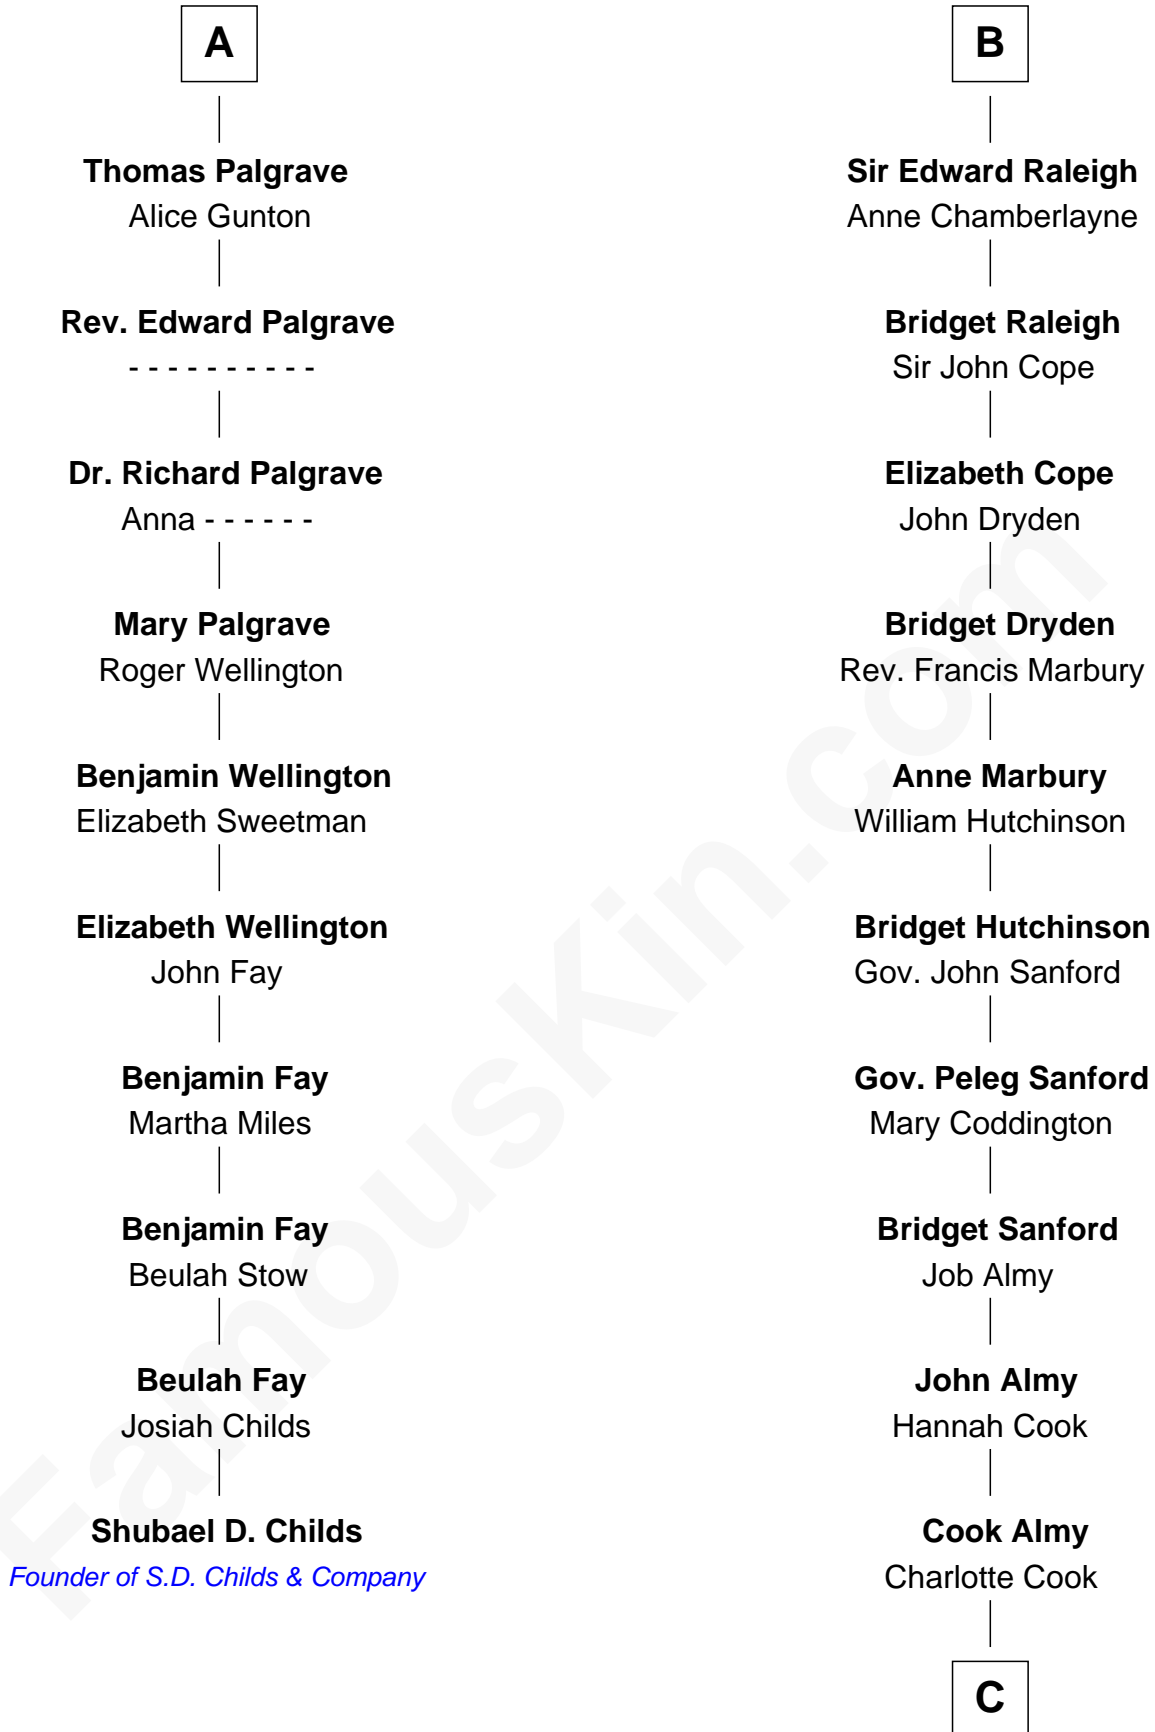

FamousKin.com

Relationship Chart of

Shubael D. Childs

Founder of S.D. Childs & Company

16th cousin 5 times removed of

Marilyn Monroe

Actress, Model, and Singer

Humphrey de Bohun

Elizabeth Plantagenet

Sir William de Bohun
Elizabeth de Badlesmere

Elizabeth de Bohun
Sir Richard Fitzalan

Elizabeth Fitzalan
Sir Robert Goushill

Elizabeth Goushill
Sir Robert Wingfield

Elizabeth Wingfield
Sir William Brandon

Eleanor Brandon
John Glemham

Anne Glemham
Henry Palgrave

A

Eleanor de Bohun
Sir James le Boteler

Pernel le Boteler
Sir Gilbert Talbot

Sir Richard Talbot
Ankaret le Strange

Mary Talbot
Sir Thomas Greene

Sir Thomas Greene
Phillippa Ferrers

Elizabeth Greene
William Raleigh

Sir Edward Raleigh
Margaret Verney

B

C

Samuel Elam Almy

Susan Bateman

Susan Bateman Almy

Charles Adams Gifford