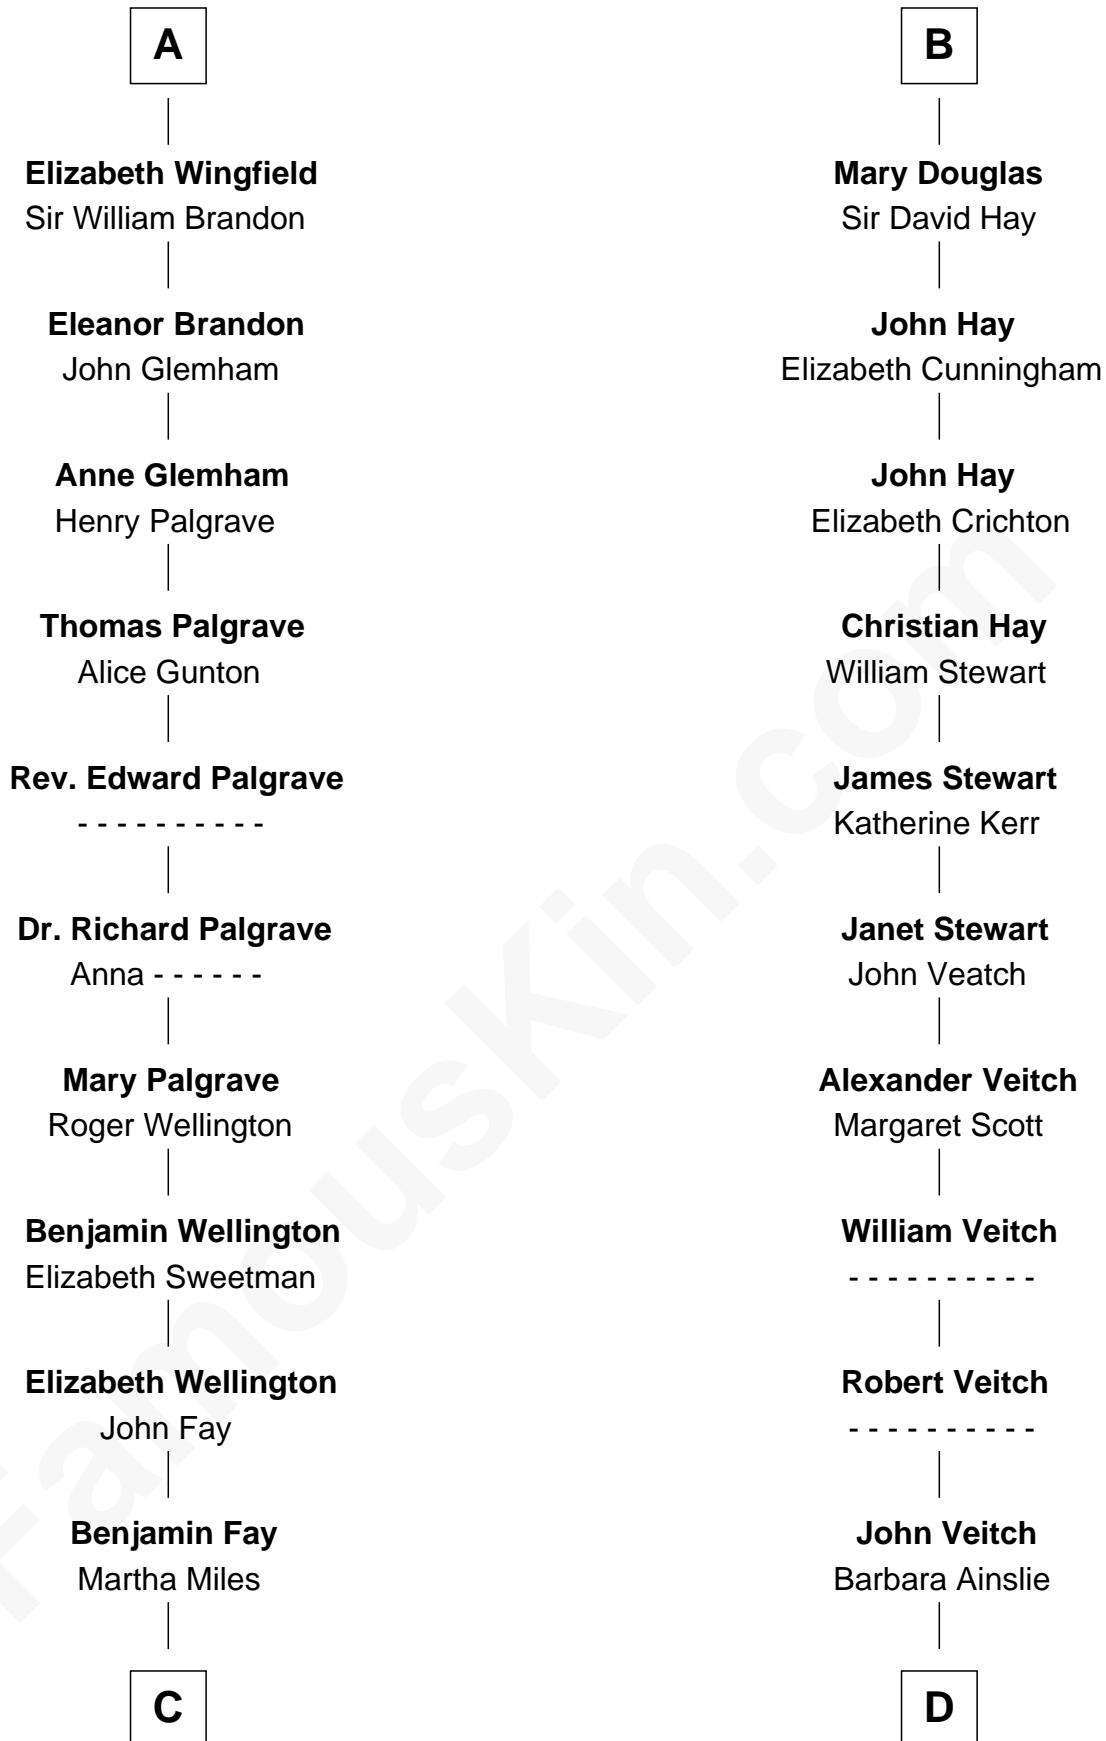

FamousKin.com

Relationship Chart of

Shubael D. Childs

Founder of S.D. Childs & Company

19th cousin 1 time removed of

Noel Coward

Playwright, Actor, and Songwriter

C

Benjamin Fay

Beulah Stow

Beulah Fay

Josiah Childs

Shubael D. Childs

Founder of S.D. Childs & Company

D

Henry Veitch

Margaret Harrison

Henry Gordon Veitch

Mary Kathleen Synchron

Violet Agnes Veitch

Arthur Sabin Coward

Noel Coward

Playwright, Actor, and Songwriter