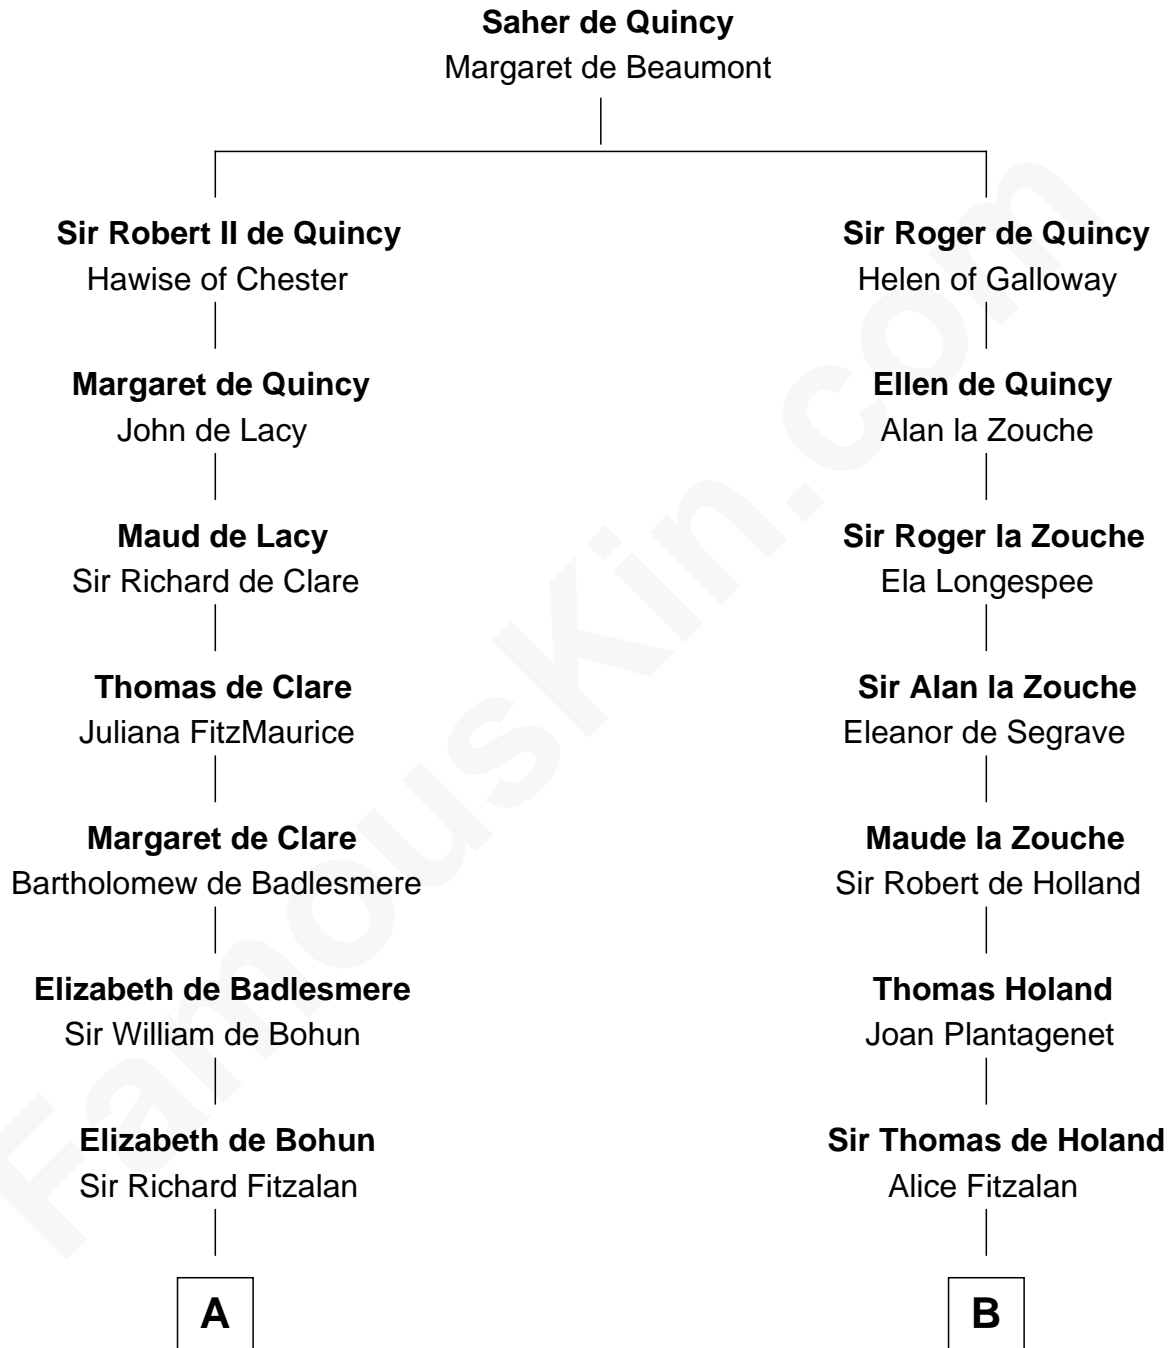

FamousKin.com

Relationship Chart of

Shubael D. Childs

Founder of S.D. Childs & Company

21st cousin of

Noel Coward

Playwright, Actor, and Songwriter

C

Elizabeth Wellington

John Fay

Benjamin Fay

Martha Miles

Benjamin Fay

Beulah Stow

Beulah Fay

Josiah Childs