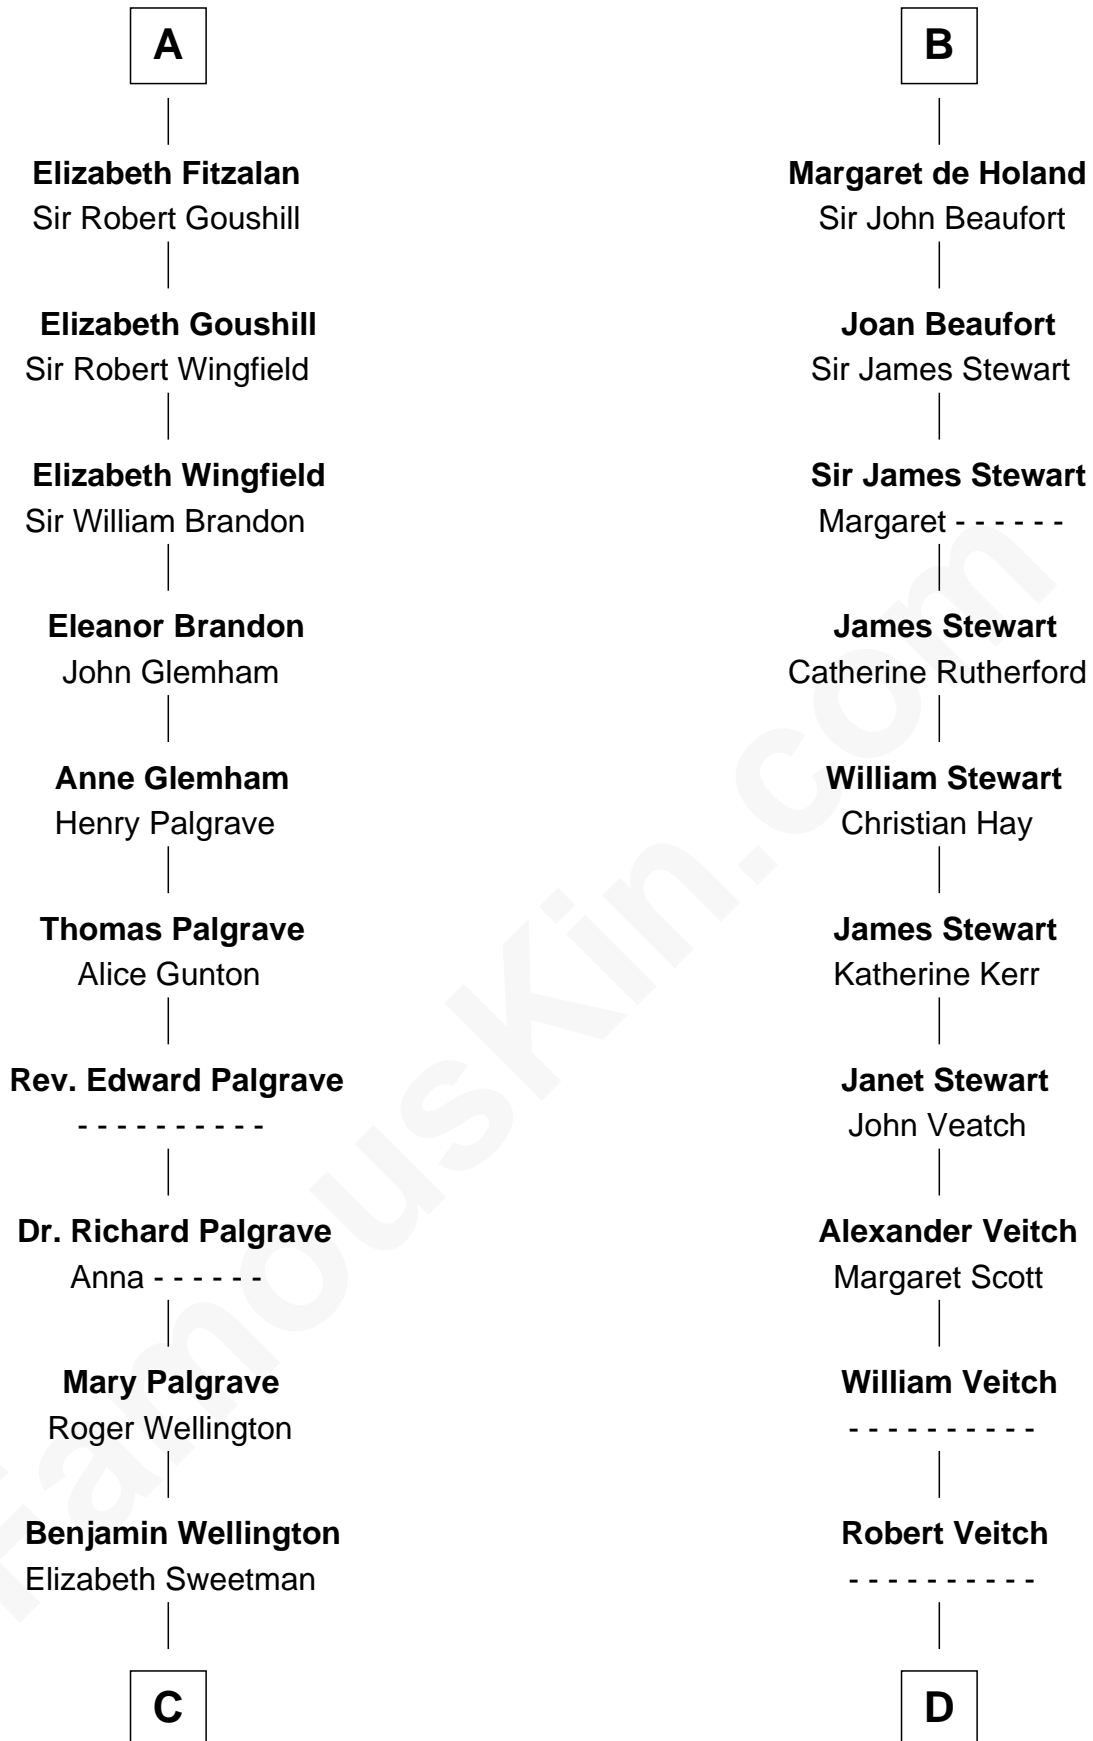

FamousKin.com

Relationship Chart of

Shubael D. Childs

Founder of S.D. Childs & Company

21st cousin of

Noel Coward

Playwright, Actor, and Songwriter

C

Elizabeth Wellington

John Fay

Benjamin Fay

Martha Miles

Benjamin Fay

Beulah Stow

Beulah Fay

Josiah Childs