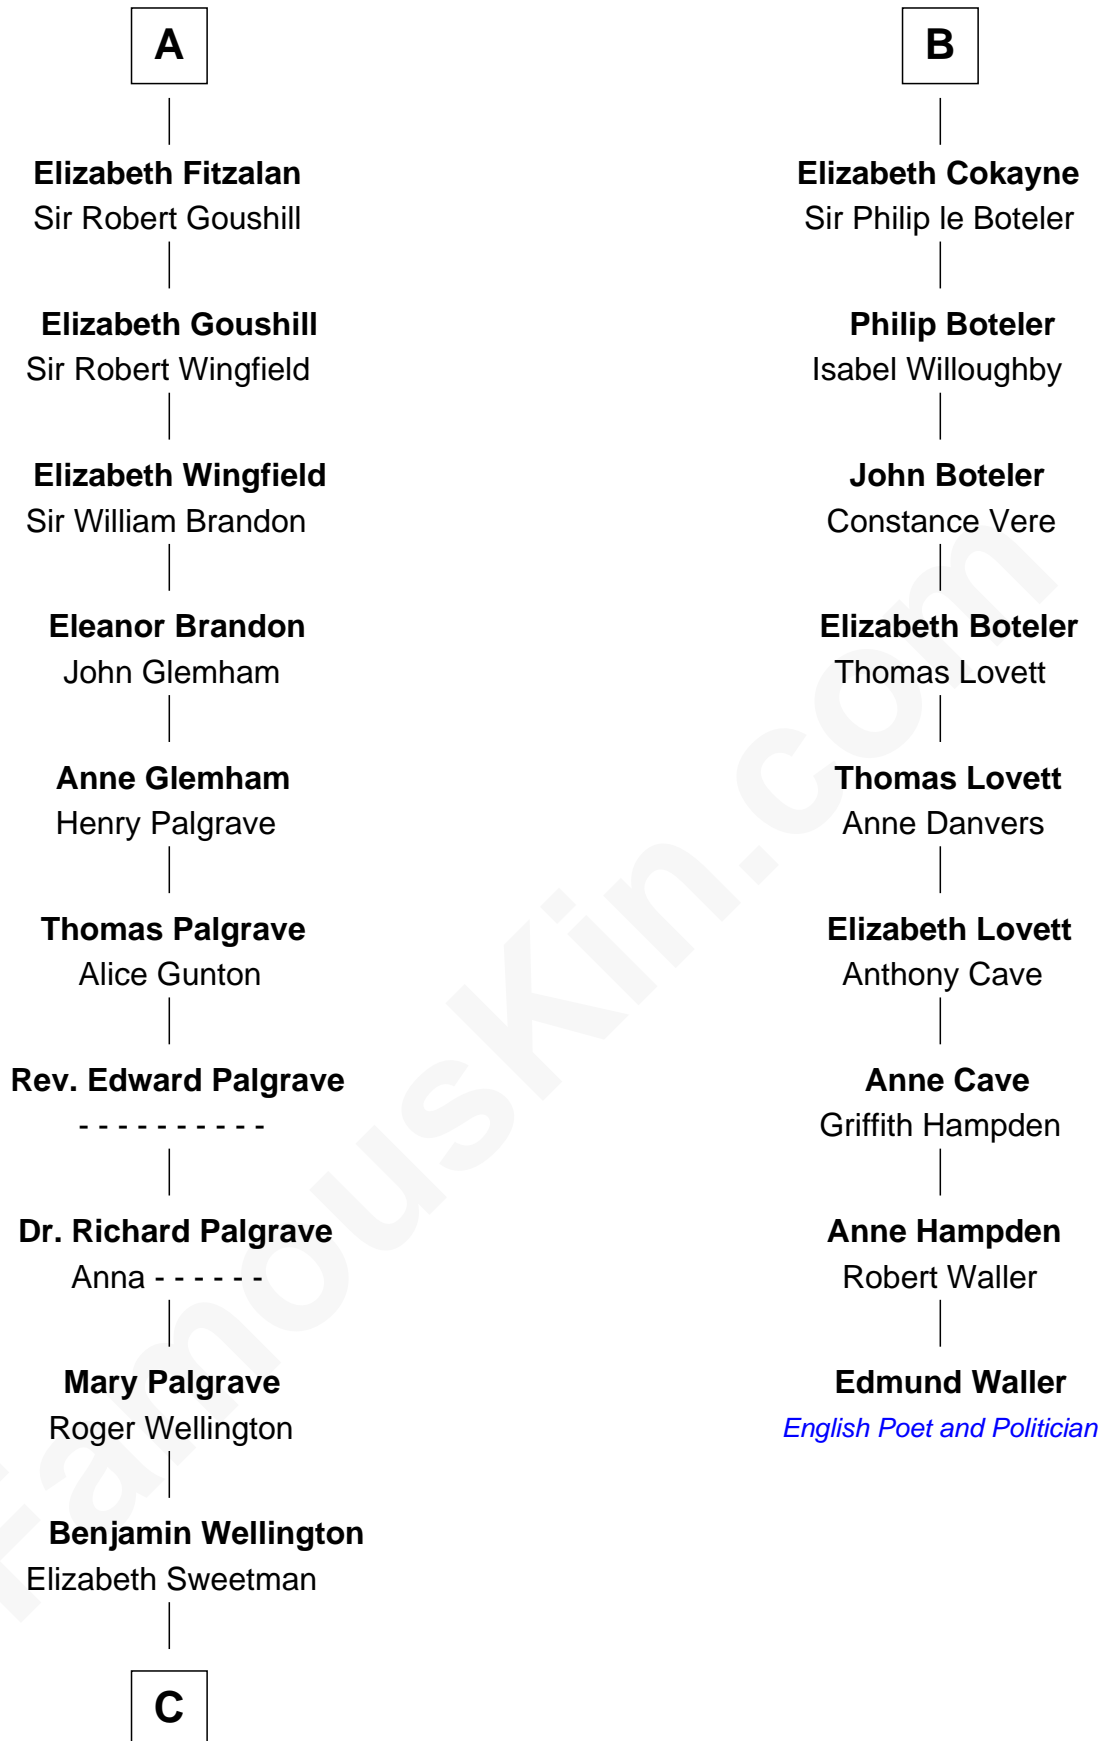

FamousKin.com

Relationship Chart of

Shubael D. Childs

Founder of S.D. Childs & Company

15th cousin 6 times removed of

Edmund Waller

English Poet and Politician

Roger le Bigod

Ida de Tony

C

Elizabeth Wellington

John Fay

Benjamin Fay

Martha Miles

Benjamin Fay

Beulah Stow