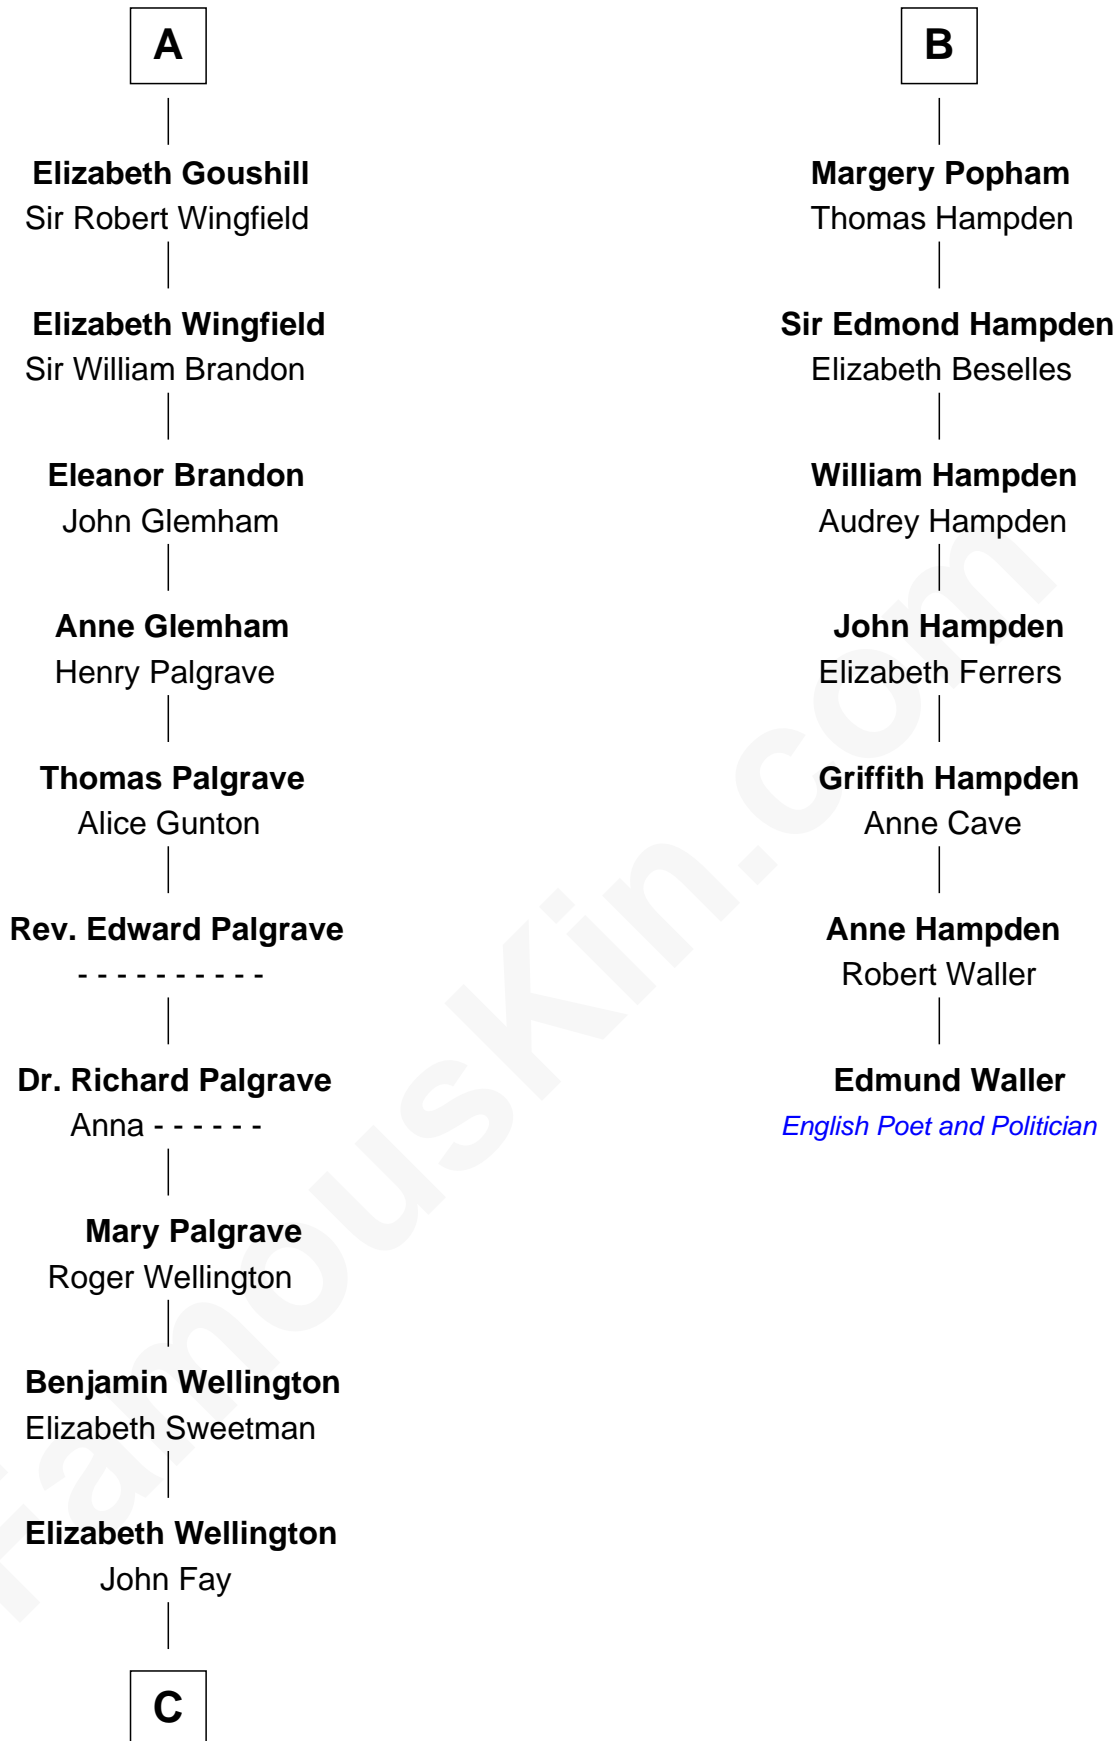

FamousKin.com

Relationship Chart of

Shubael D. Childs

Founder of S.D. Childs & Company

13th cousin 7 times removed of

Edmund Waller

English Poet and Politician

C