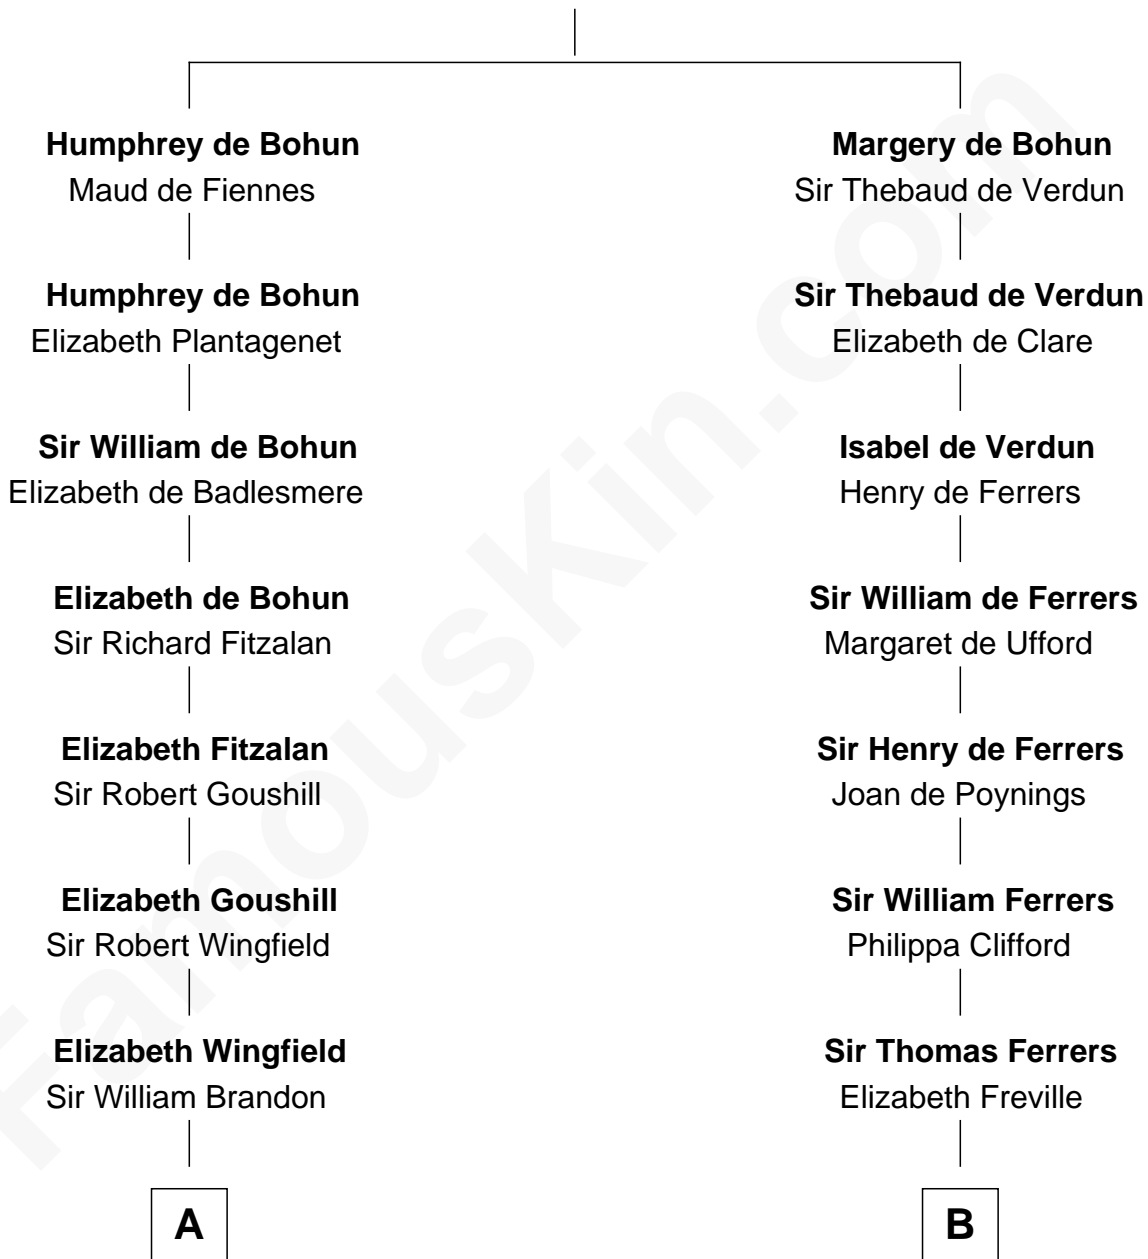

FamousKin.com

Relationship Chart of

Shubael D. Childs

Founder of S.D. Childs & Company

12th cousin 6 times removed of

Edmund Waller

English Poet and Politician

Sir Humphrey de Bohun

Eleanor de Braiose

C

—
Beulah Fay
Josiah Childs

—
Shubael D. Childs
Founder of S.D. Childs & Company

FamousKin.com