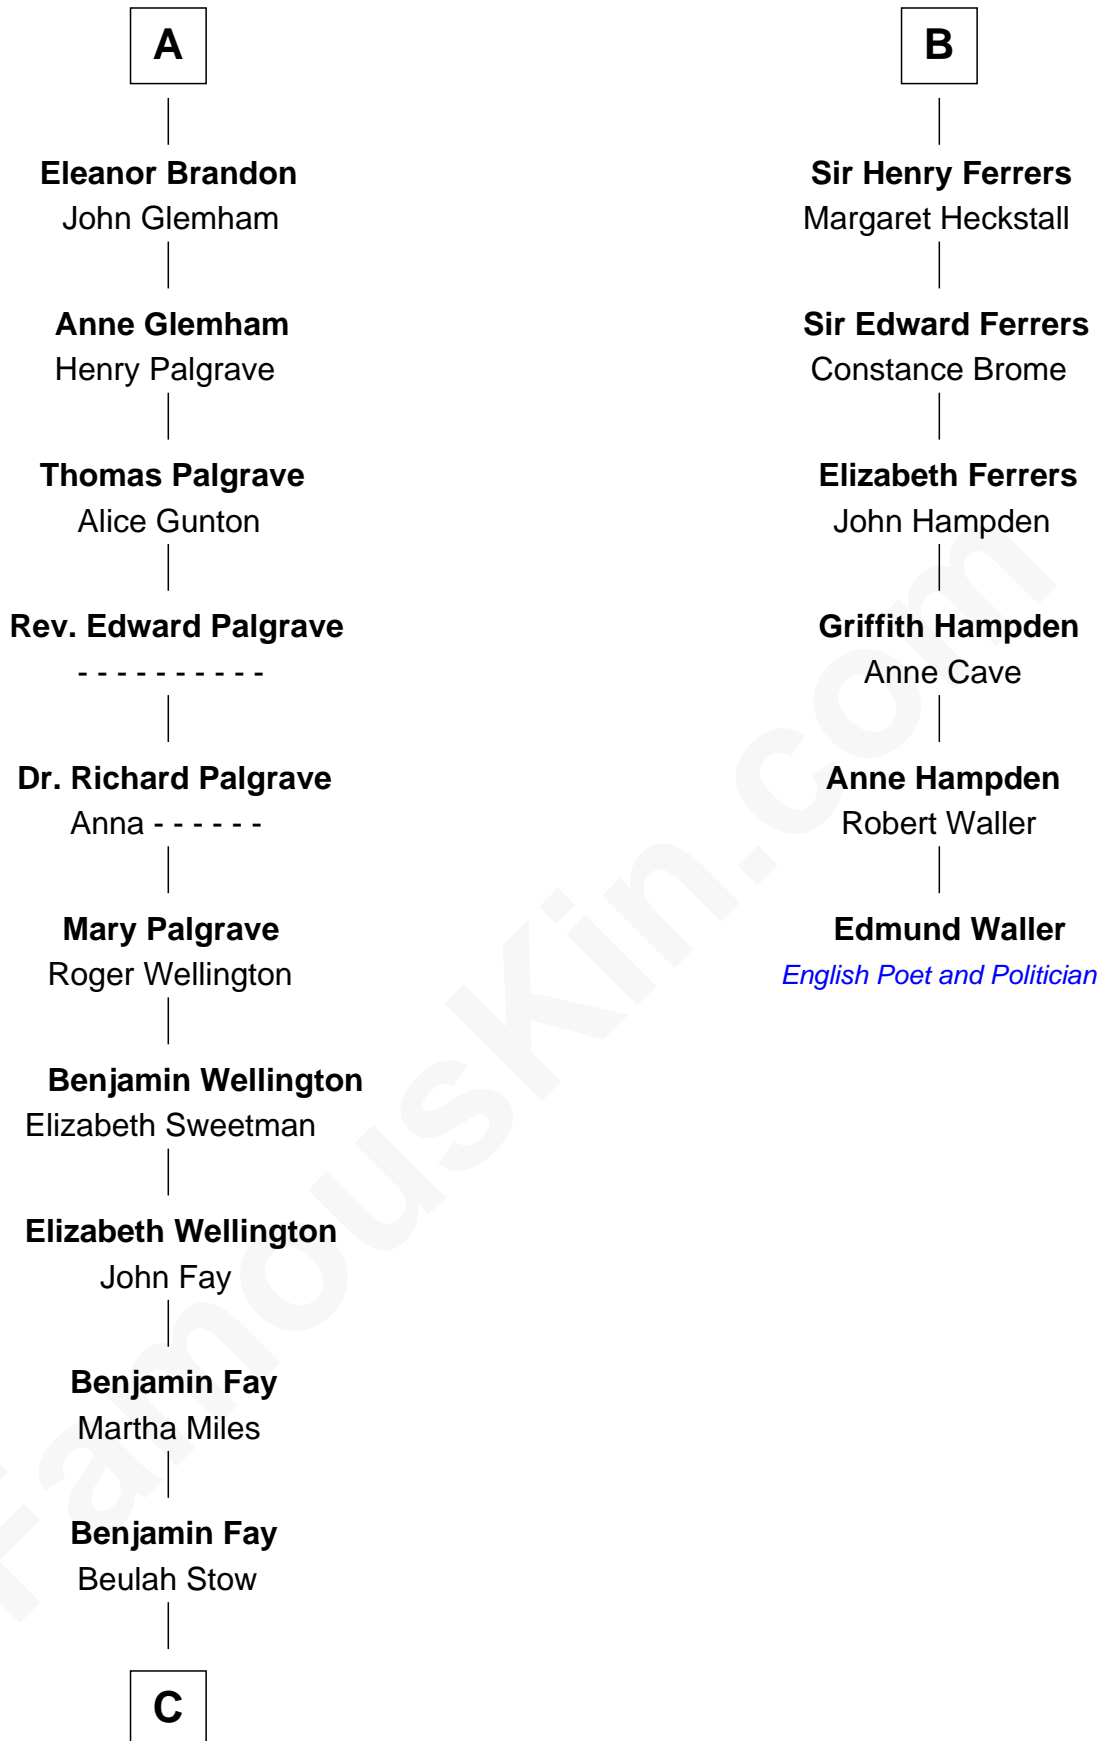

FamousKin.com

Relationship Chart of

Shubael D. Childs

Founder of S.D. Childs & Company

12th cousin 6 times removed of

Edmund Waller

English Poet and Politician

Sir Humphrey de Bohun

Eleanor de Braiose

C

—
Beulah Fay
Josiah Childs

—
Shubael D. Childs
Founder of S.D. Childs & Company

FamousKin.com