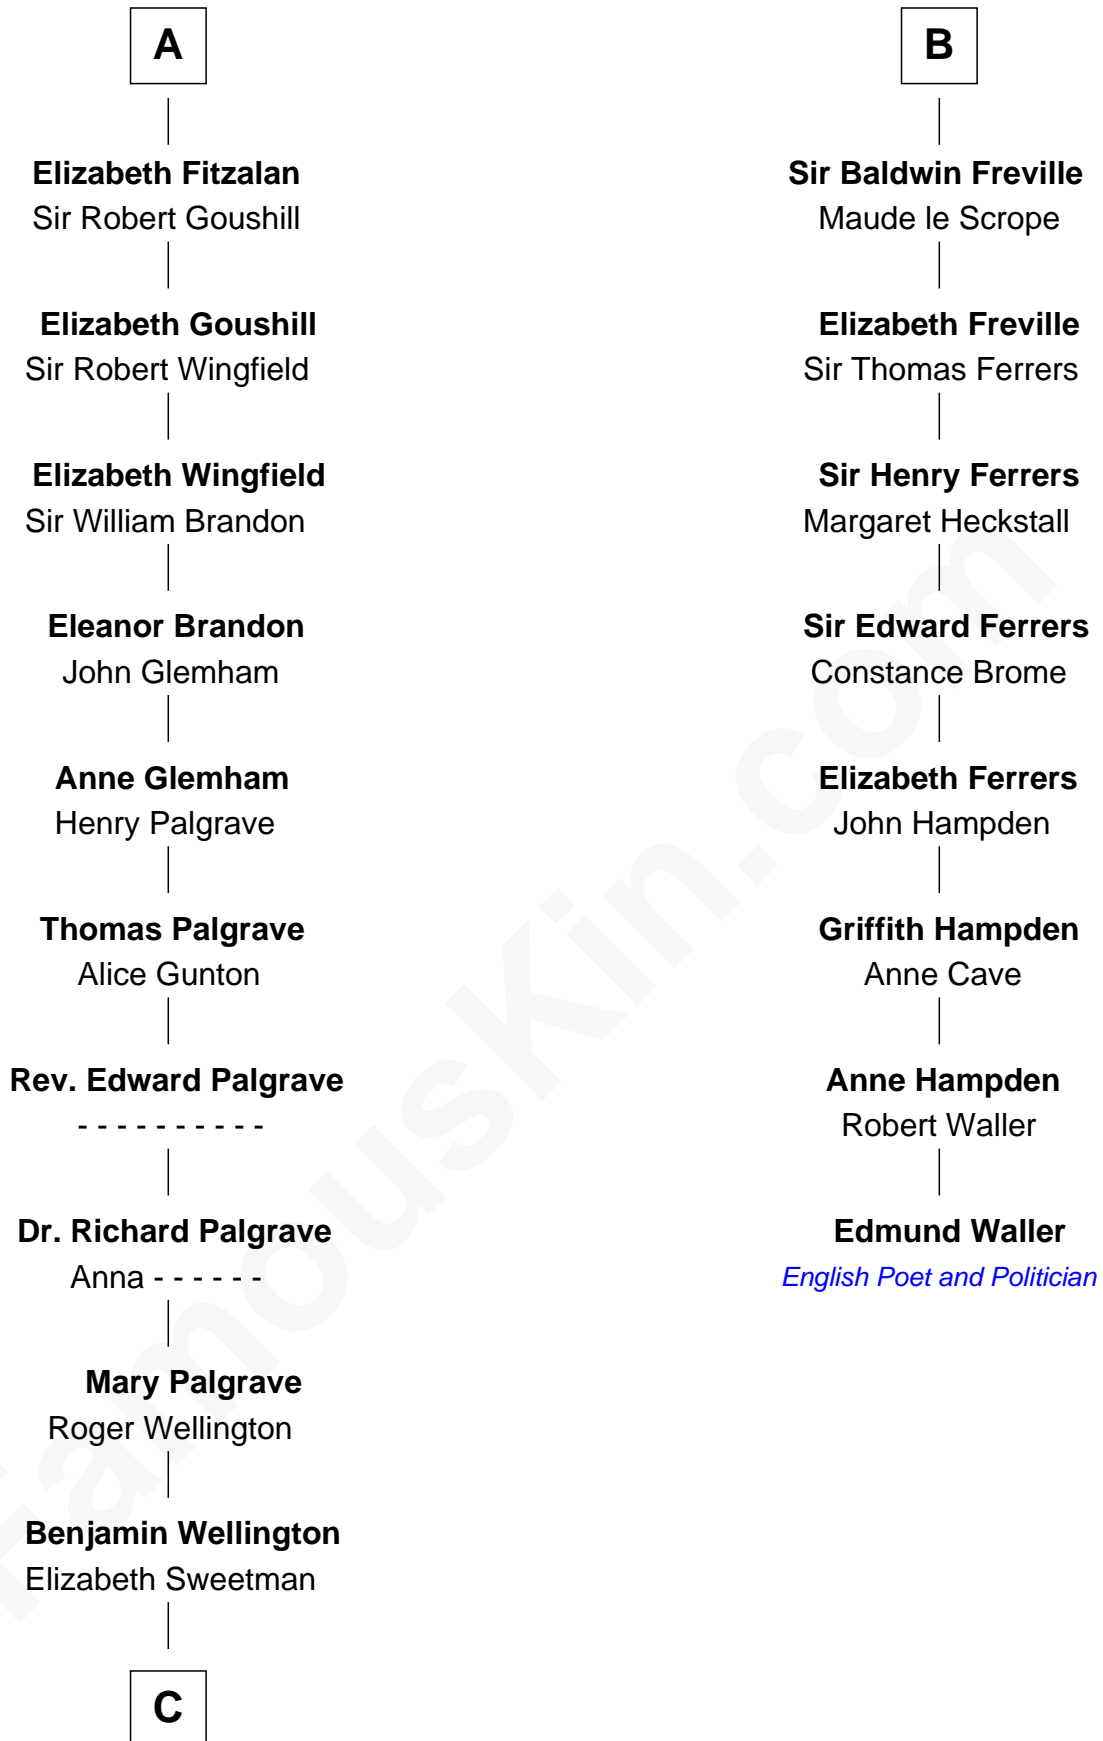

FamousKin.com

Relationship Chart of

Shubael D. Childs

Founder of S.D. Childs & Company

14th cousin 7 times removed of

Edmund Waller

English Poet and Politician

C

—
Elizabeth Wellington

John Fay

—
Benjamin Fay

Martha Miles

—
Benjamin Fay

Beulah Stow

—
Beulah Fay

Josiah Childs