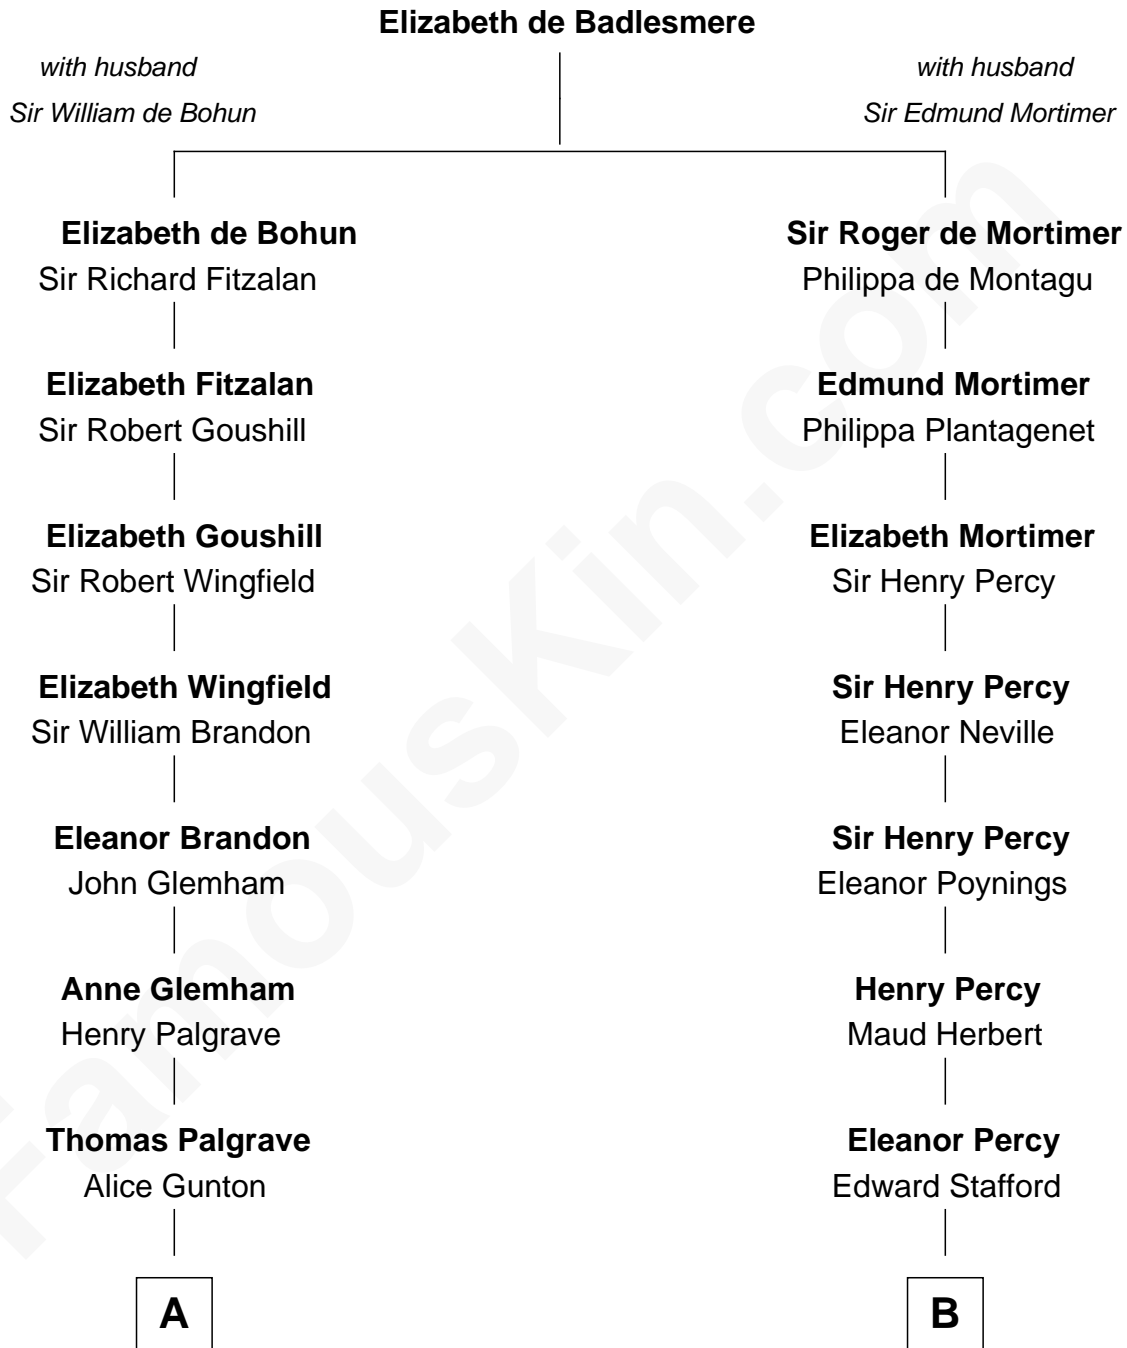

FamousKin.com

Relationship Chart of

Shubael D. Childs

Founder of S.D. Childs & Company

15th cousin 5 times removed of

Admiral Richard Byrd
Polar Explorer

C

Richard Evelyn Byrd

Anne Harrison

Col. William Byrd

Jane Meriwether Rivers

Richard Evelyn Byrd

Eleanor Bolling Flood

Admiral Richard Byrd

Polar Explorer

FamousKin.com