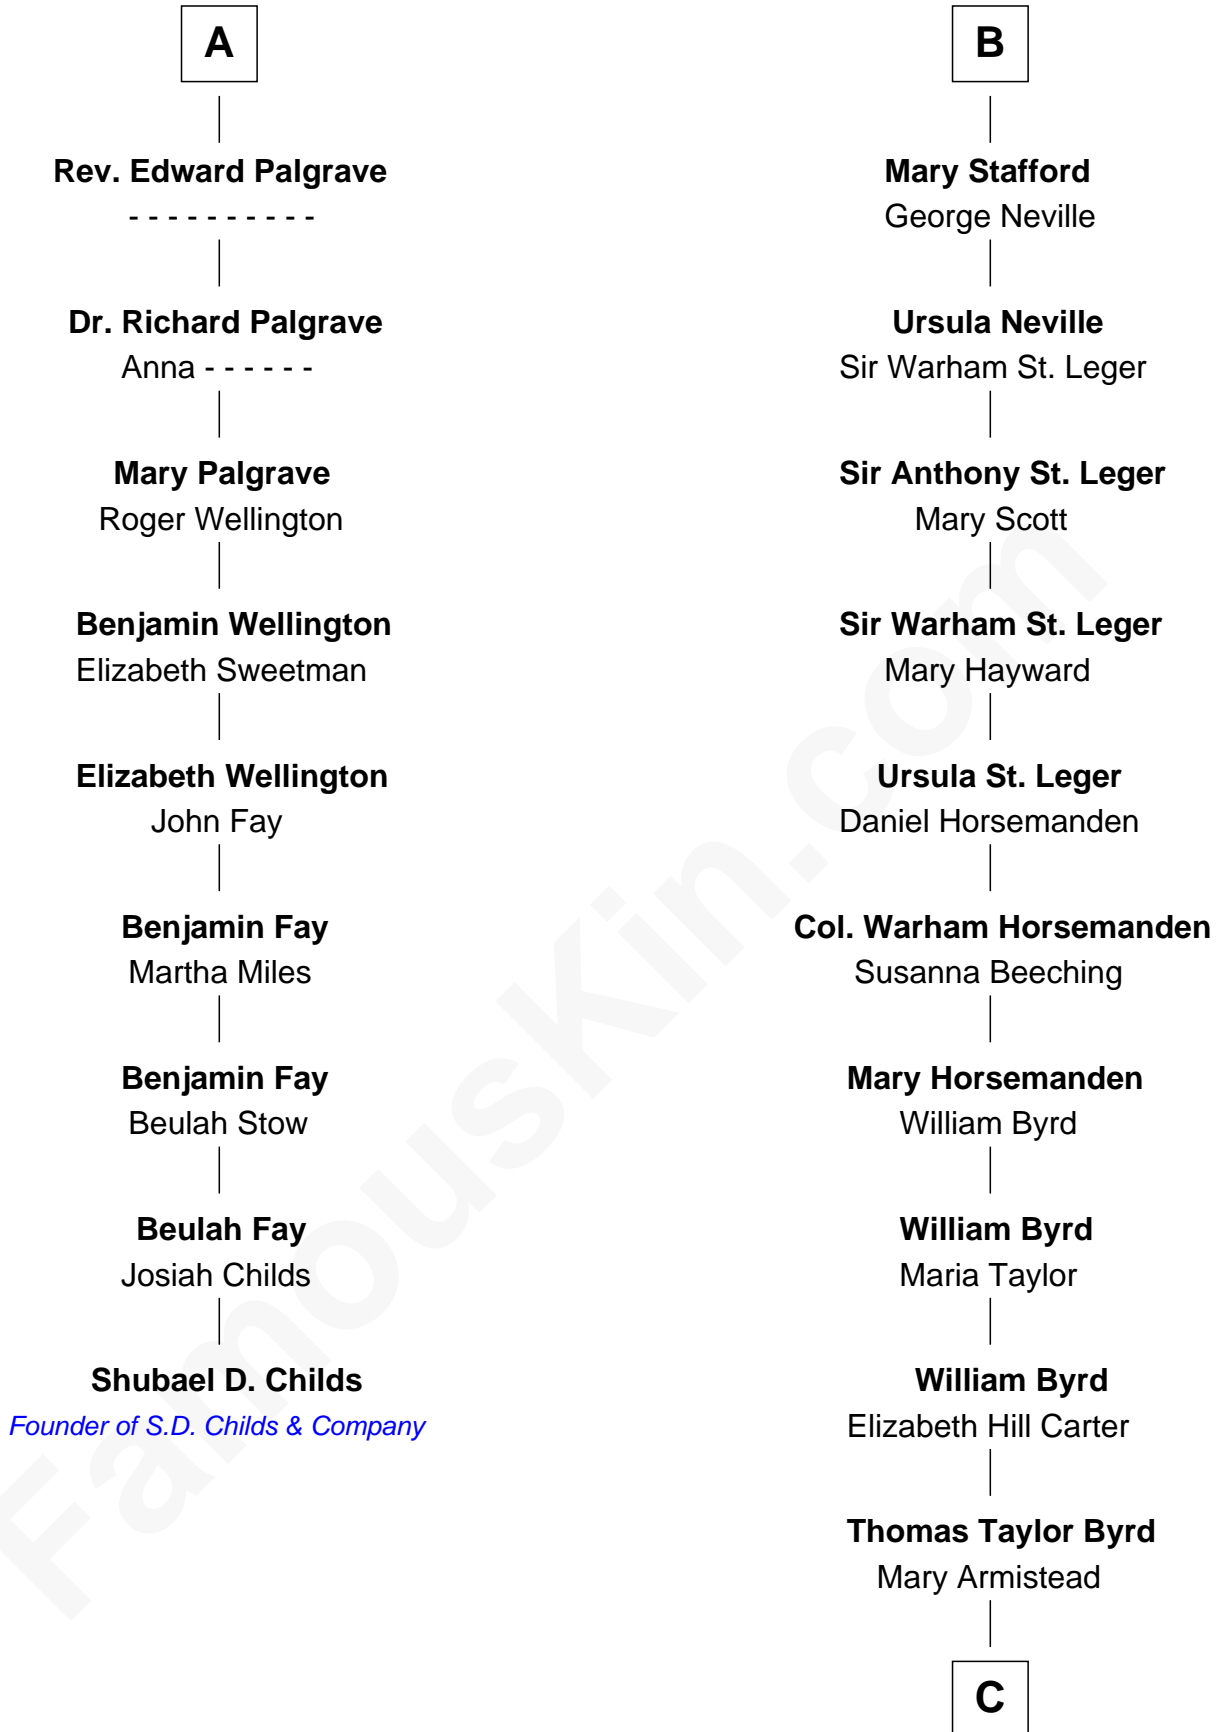

FamousKin.com

Relationship Chart of

Shubael D. Childs

Founder of S.D. Childs & Company

15th cousin 5 times removed of

Admiral Richard Byrd
Polar Explorer

C

Richard Evelyn Byrd

Anne Harrison

Col. William Byrd

Jane Meriwether Rivers

Richard Evelyn Byrd

Eleanor Bolling Flood

Admiral Richard Byrd

Polar Explorer

FamousKin.com