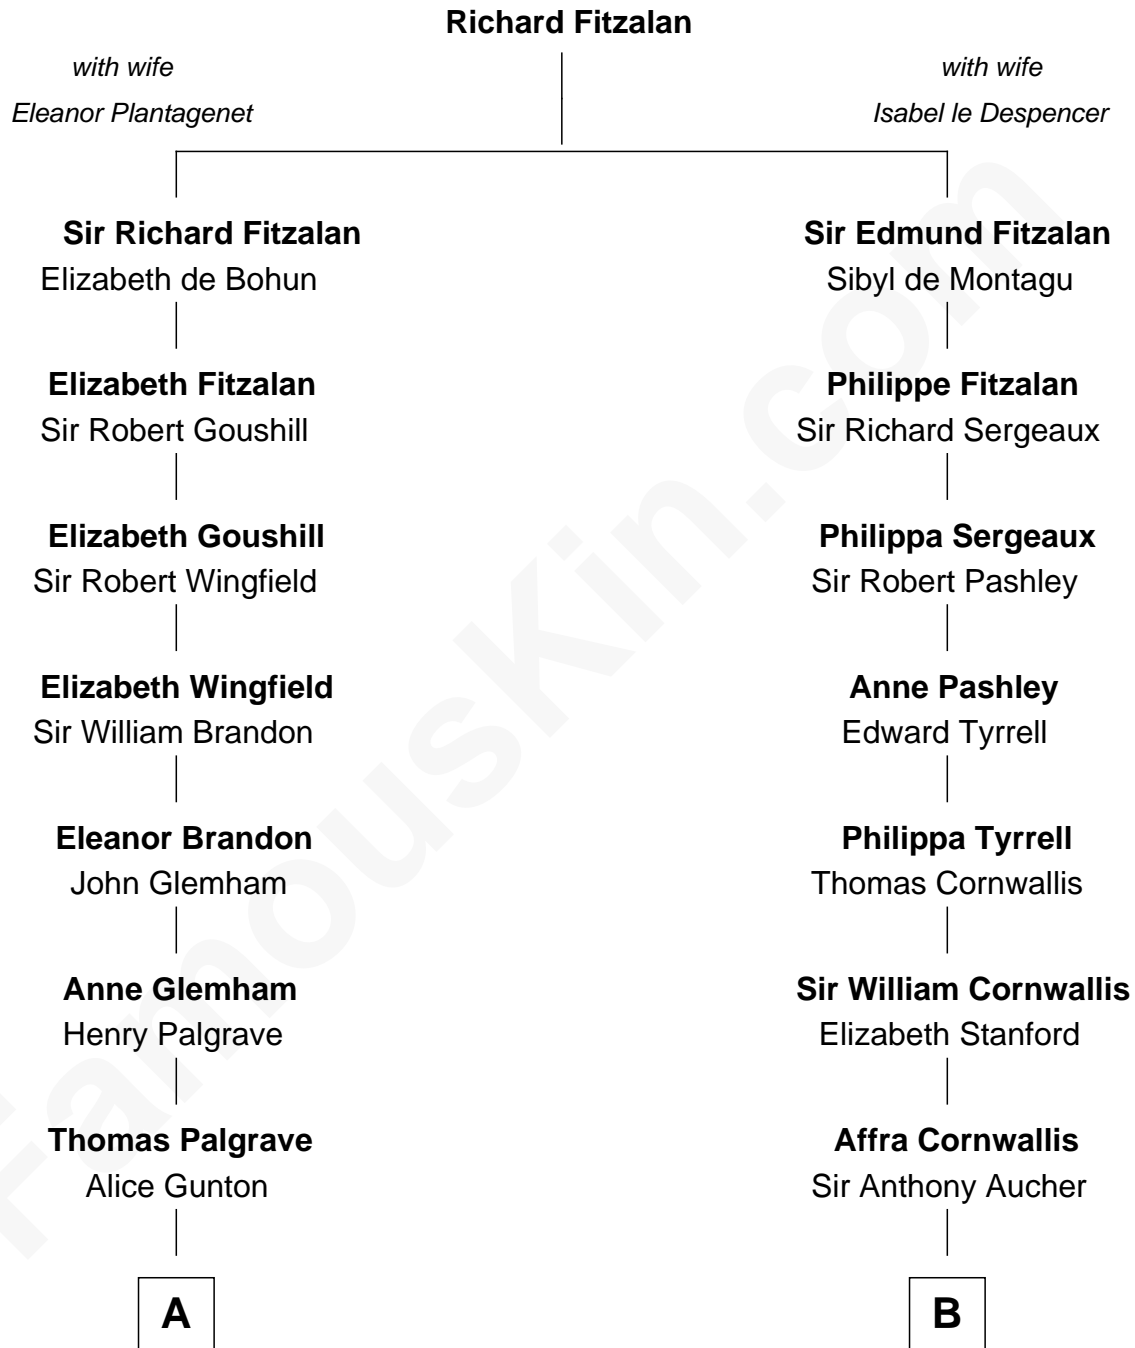

FamousKin.com

Relationship Chart of

Shubael D. Childs

Founder of S.D. Childs & Company

15th cousin 6 times removed of

Admiral Richard Byrd
Polar Explorer