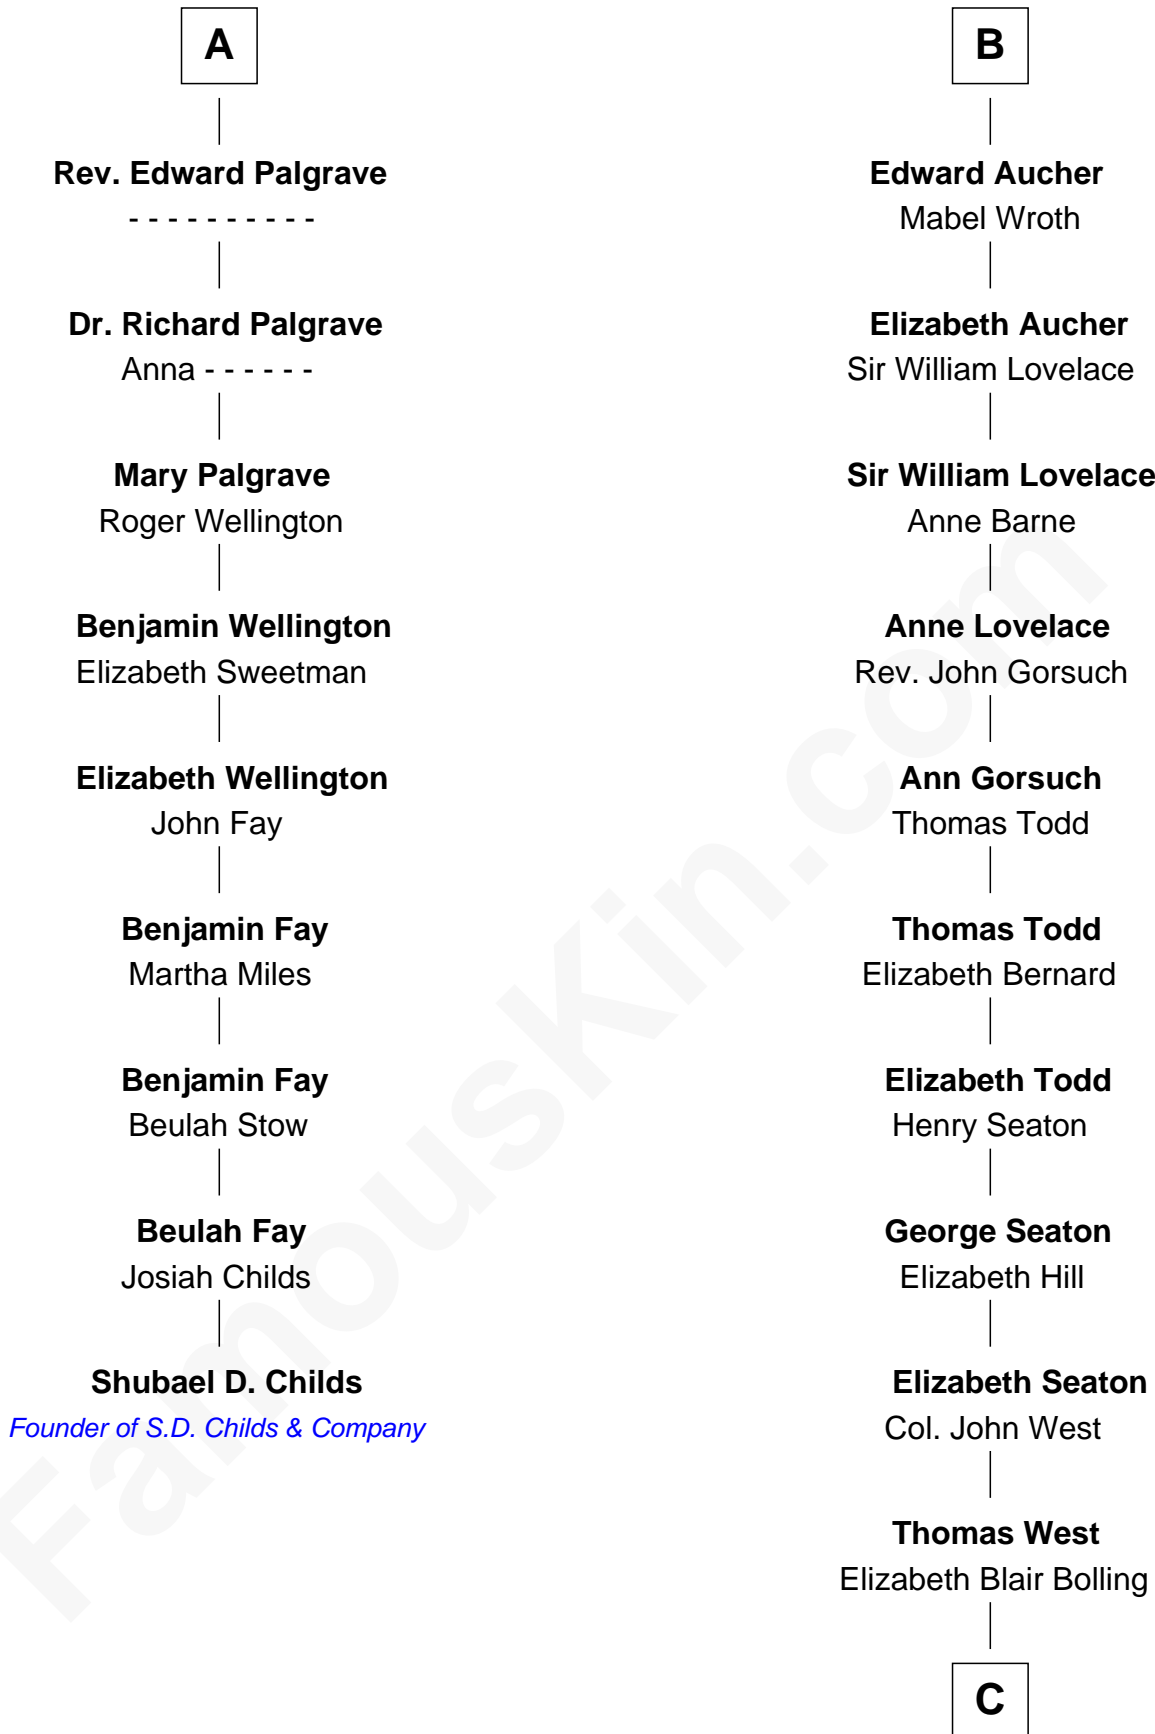

## Relationship Chart of

### Shubael D. Childs

Founder of S.D. Childs & Company

15th cousin 6 times removed of

**Admiral Richard Byrd**  
Polar Explorer

C

**Eliza Bolling West**  
Dr. Joel Walker Flood

**Col. Henry De La Warr Flood**  
Mary Elizabeth Trent

**Joel Walker Flood**  
Ella Faulkner

**Eleanor Bolling Flood**  
Richard Evelyn Byrd

**Admiral Richard Byrd**  
*Polar Explorer*