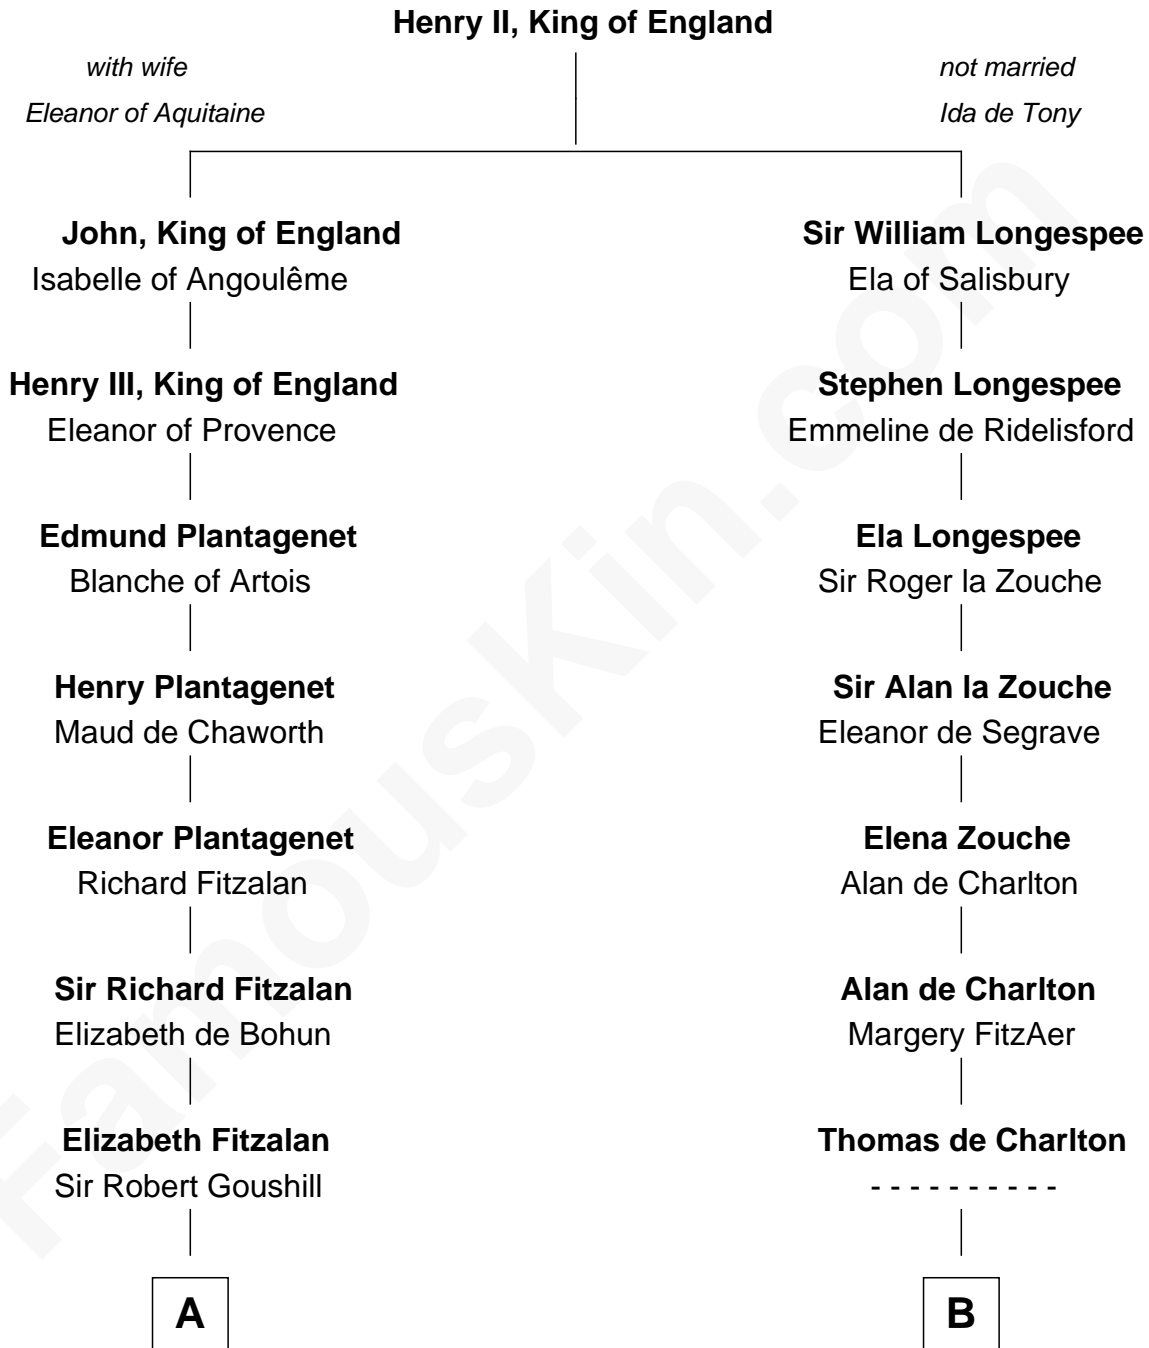

FamousKin.com

Relationship Chart of

Shubael D. Childs

Founder of S.D. Childs & Company

15th cousin 5 times removed of

Rev. John Whittingham

(c1616 - 1639) Great Migration Immigrant 1637

C