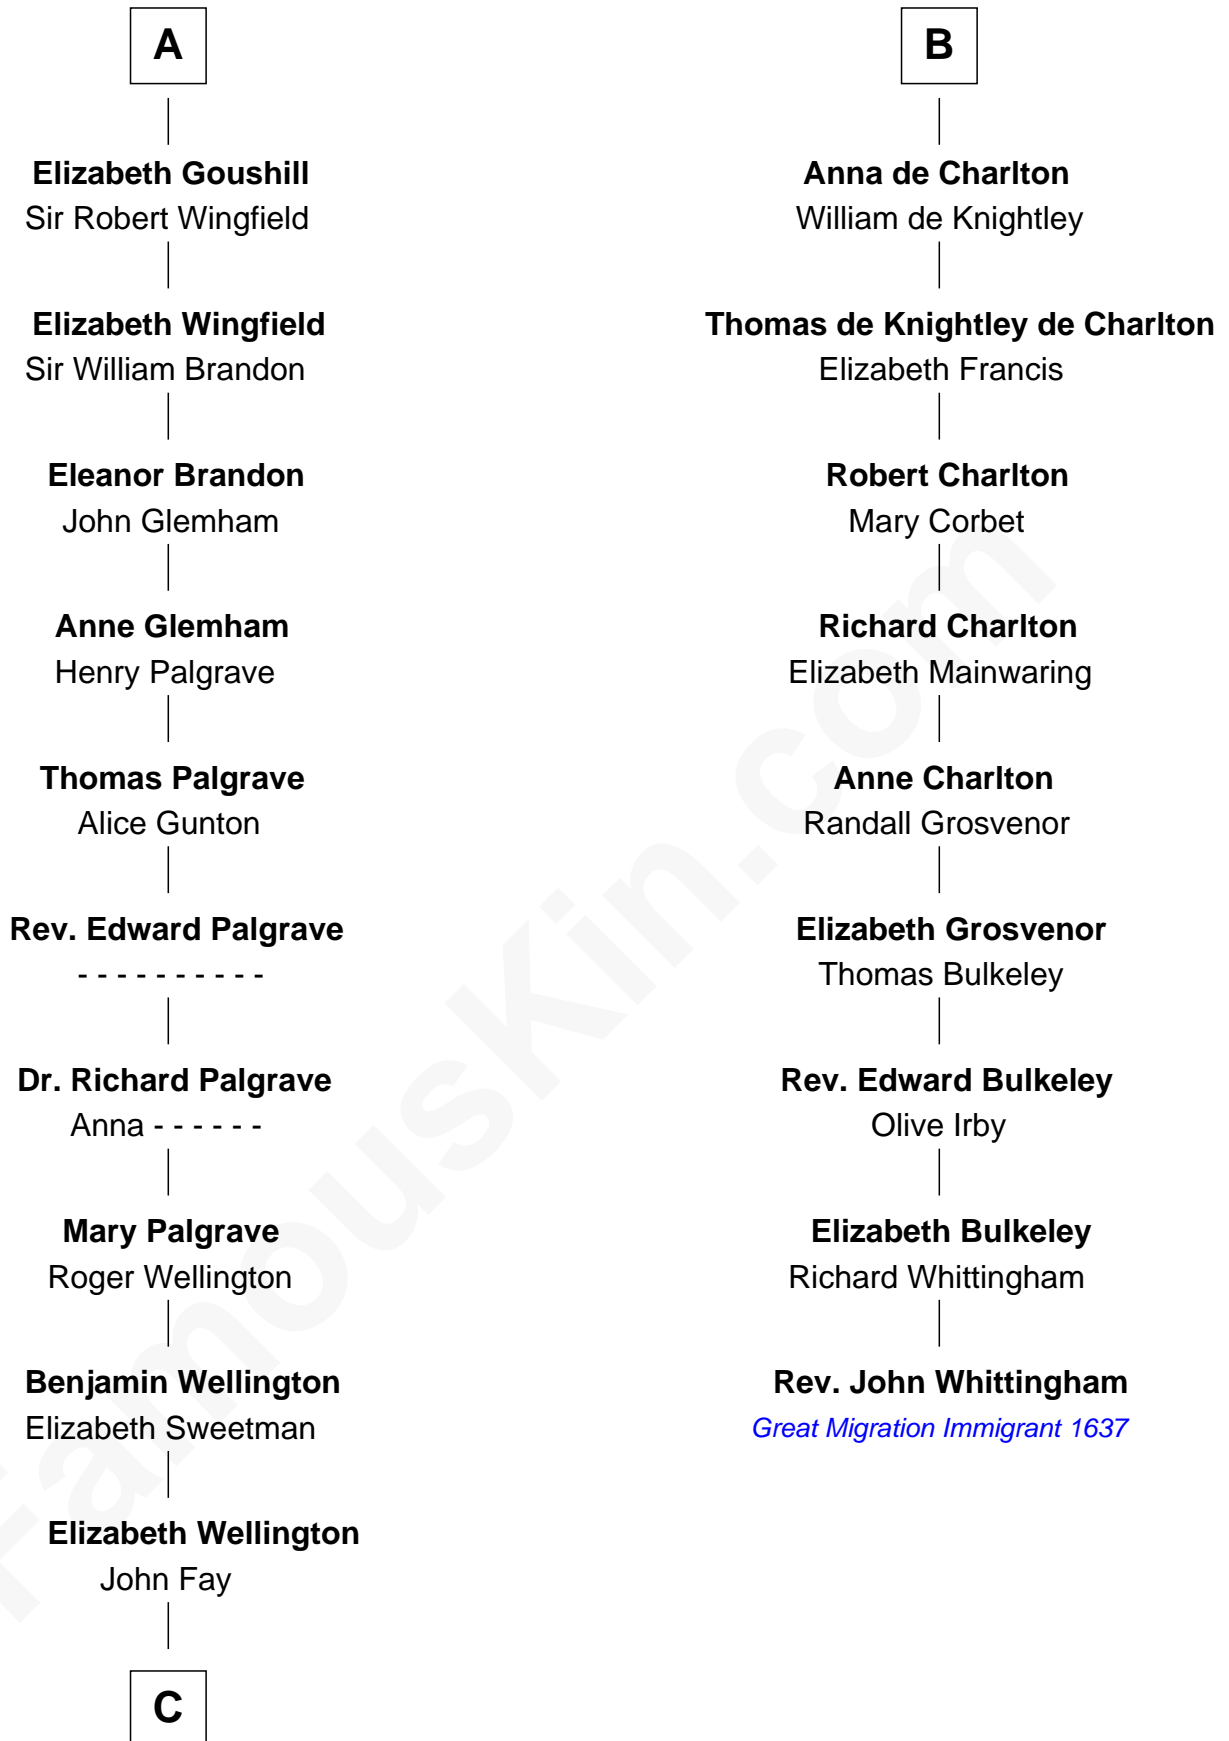

FamousKin.com

Relationship Chart of

Shubael D. Childs

Founder of S.D. Childs & Company

15th cousin 5 times removed of

Rev. John Whittingham

(c1616 - 1639) Great Migration Immigrant 1637

C

—
Benjamin Fay
Martha Miles

—
Benjamin Fay
Beulah Stow

—
Beulah Fay
Josiah Childs

—
Shubael D. Childs
Founder of S.D. Childs & Company

FamousKin.com