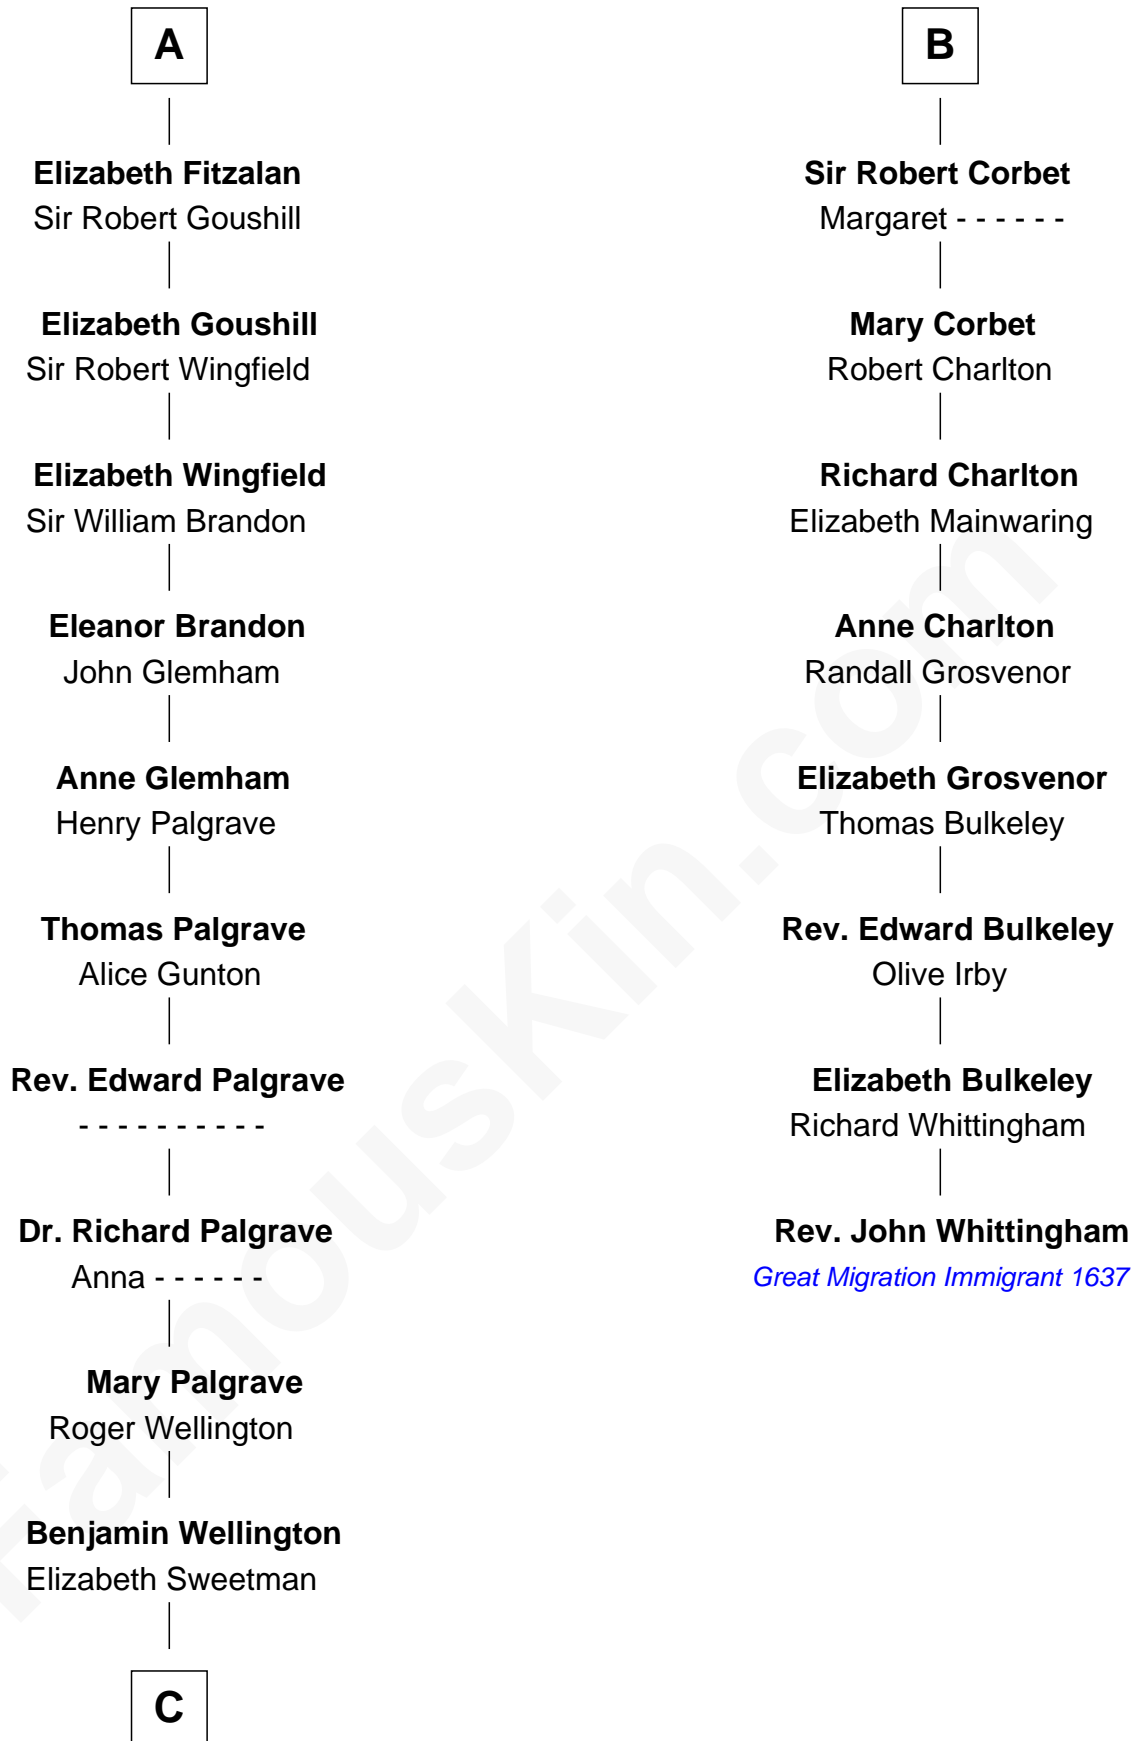

## Relationship Chart of

### Shubael D. Childs

Founder of S.D. Childs & Company

14th cousin 7 times removed of

**Rev. John Whittingham**

(c1616 - 1639) Great Migration Immigrant 1637

**C**

—  
**Elizabeth Wellington**

John Fay

—  
**Benjamin Fay**

Martha Miles

—  
**Benjamin Fay**

Beulah Stow

—  
**Beulah Fay**

Josiah Childs

—  
**Shubael D. Childs**

*Founder of S.D. Childs & Company*