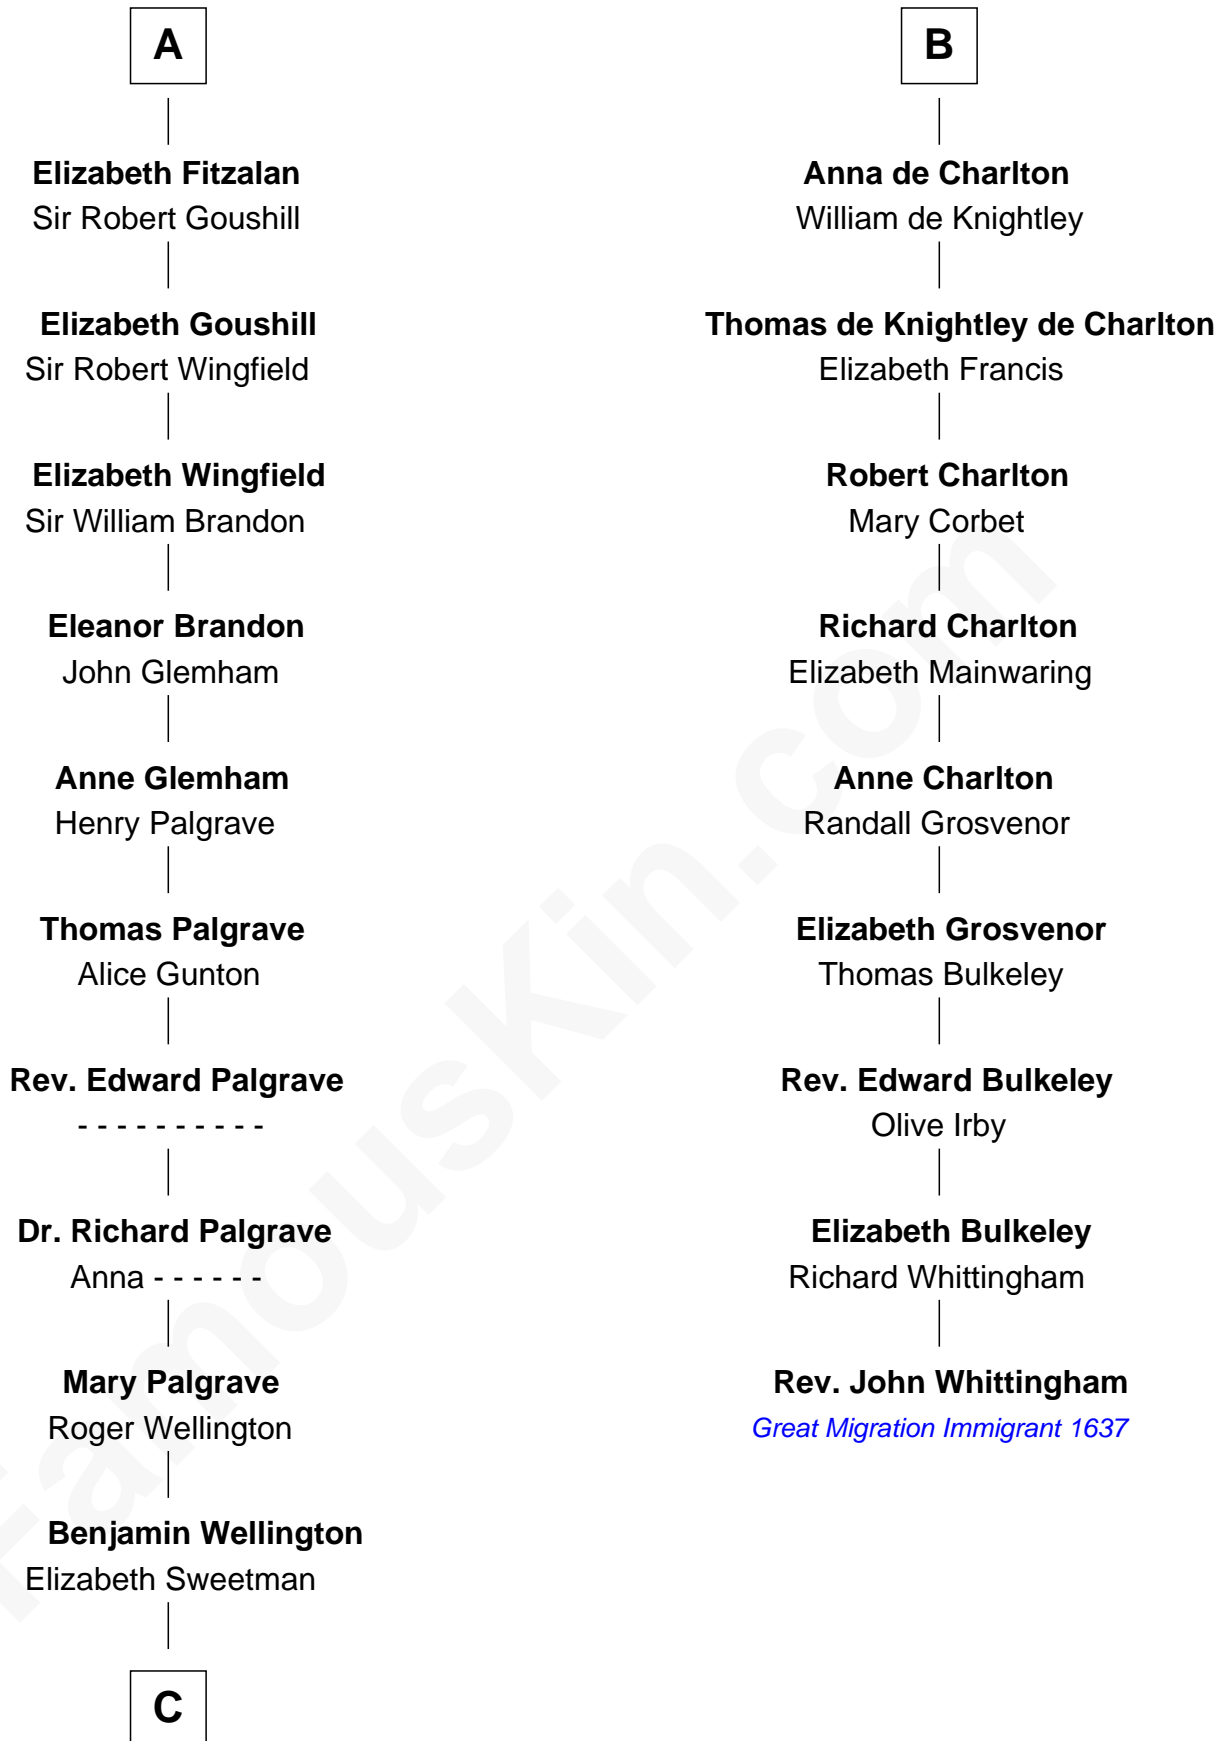

FamousKin.com

Relationship Chart of

Shubael D. Childs

Founder of S.D. Childs & Company

15th cousin 6 times removed of

Rev. John Whittingham

(c1616 - 1639) Great Migration Immigrant 1637

C

—
Elizabeth Wellington

John Fay

—
Benjamin Fay

Martha Miles

—
Benjamin Fay

Beulah Stow

—
Beulah Fay

Josiah Childs