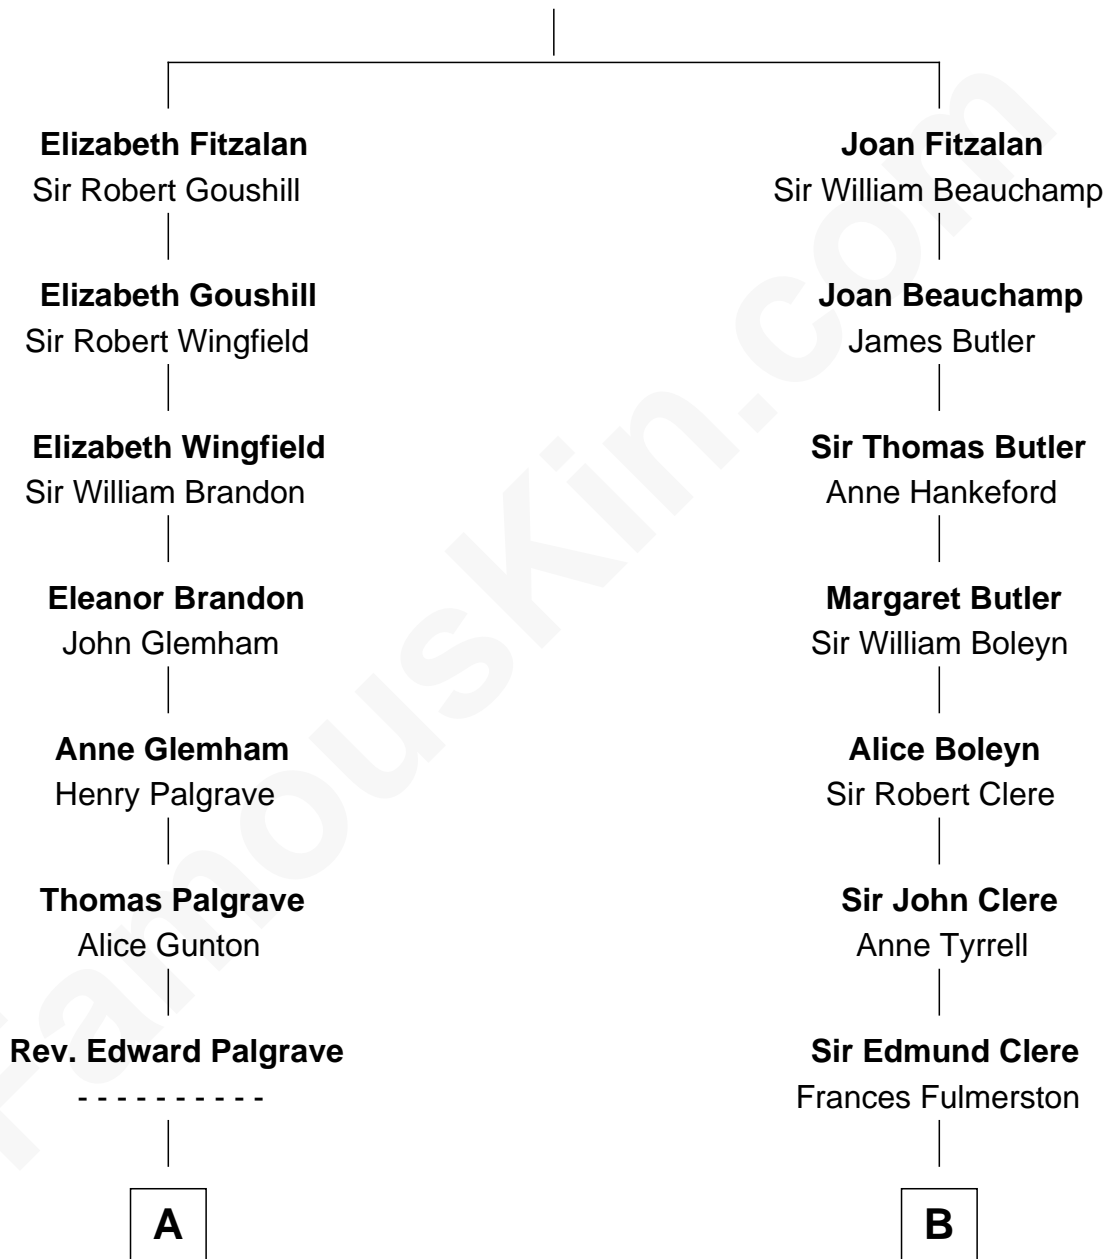

## Relationship Chart of

### Shubael D. Childs

*Founder of S.D. Childs & Company*

**14th cousin 7 times removed of**

### Sydney Biddle Barrows

*Mayflower Madam*

**Sir Richard Fitzalan**

Elizabeth de Bohun

C

**Helen Eva Ackley**  
William Gildersleeve Parke

**Elizabeth Parke**  
Percy Ballantine

**John Boyd Ballantine**  
Anne L. Crawford

**Jeannette Ballantine**  
Donald Byers Barrows

**Sydney Biddle Barrows**  
*Mayflower Madam*