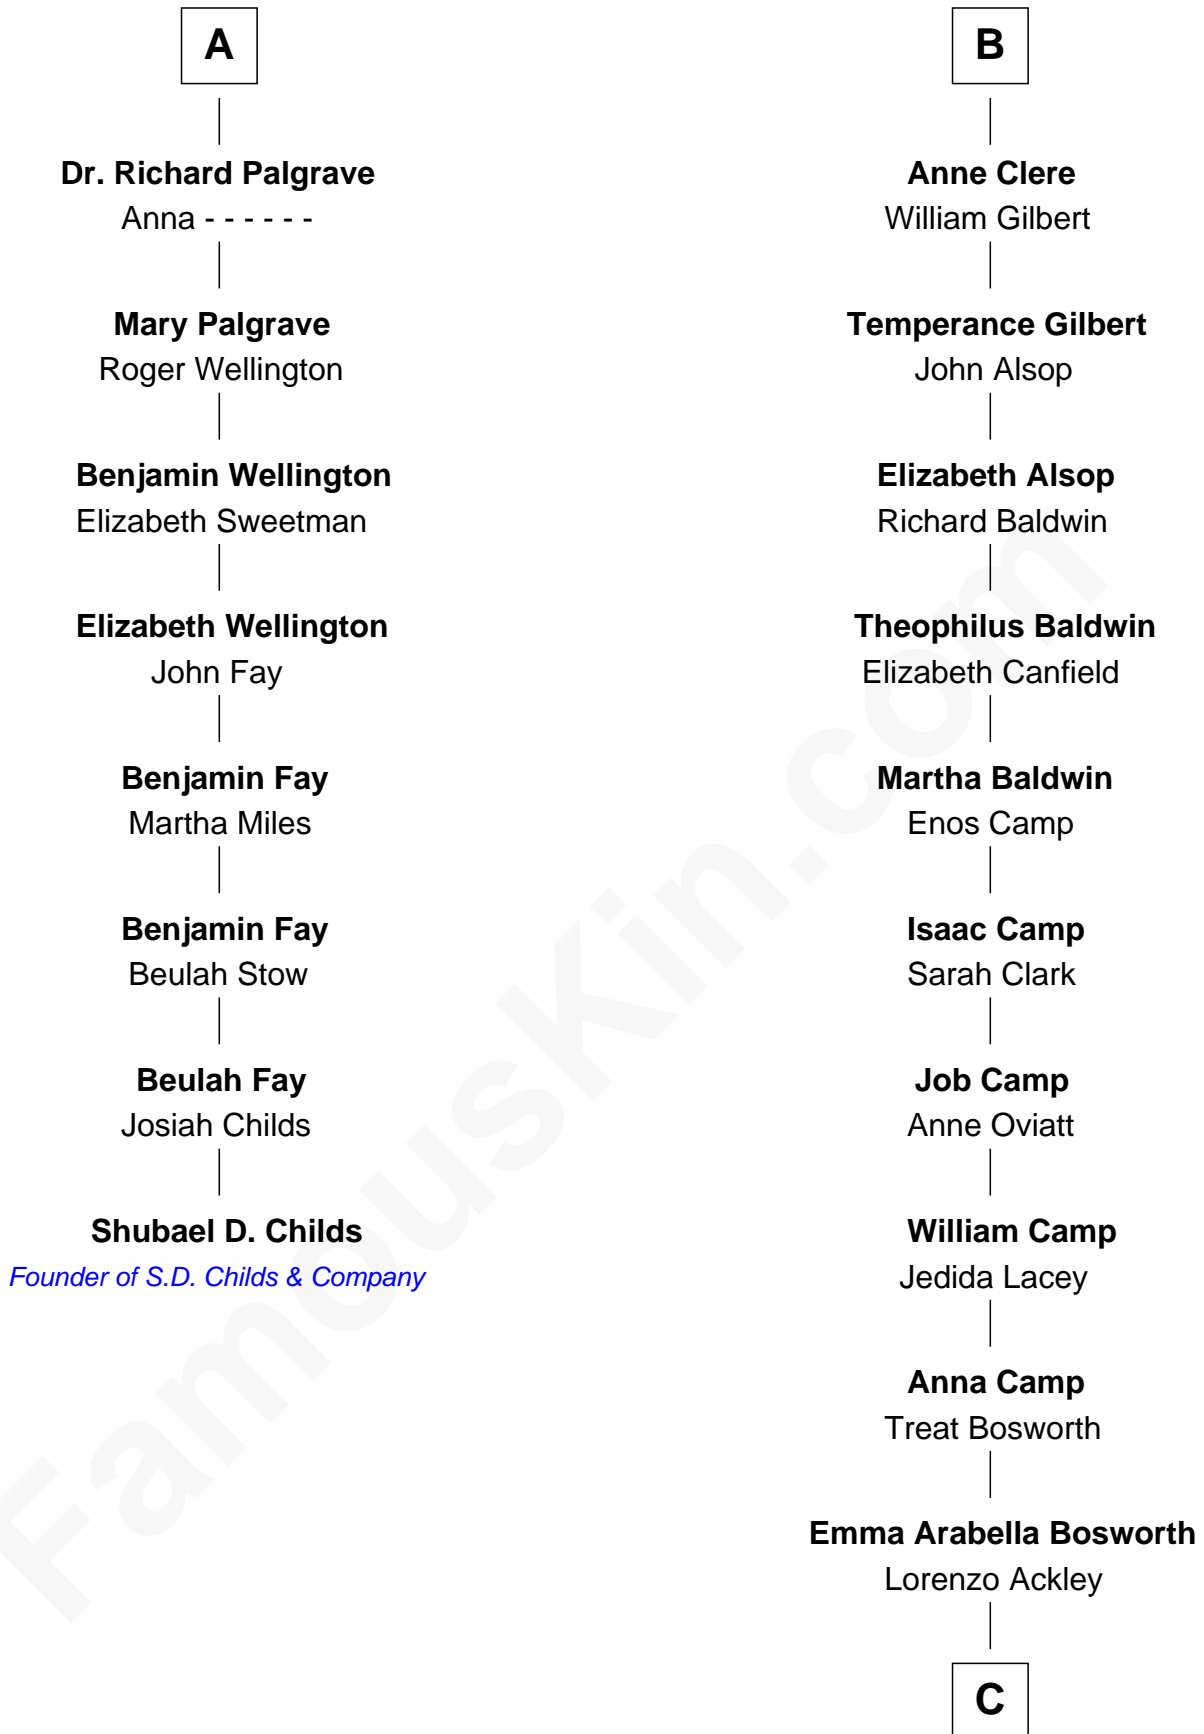

## Relationship Chart of

### Sydney Biddle Barrows

*Mayflower Madam*

**Sir Richard Fitzalan**

Elizabeth de Bohun

C

**Helen Eva Ackley**  
William Gildersleeve Parke

**Elizabeth Parke**  
Percy Ballantine

**John Boyd Ballantine**  
Anne L. Crawford

**Jeannette Ballantine**  
Donald Byers Barrows

**Sydney Biddle Barrows**  
*Mayflower Madam*