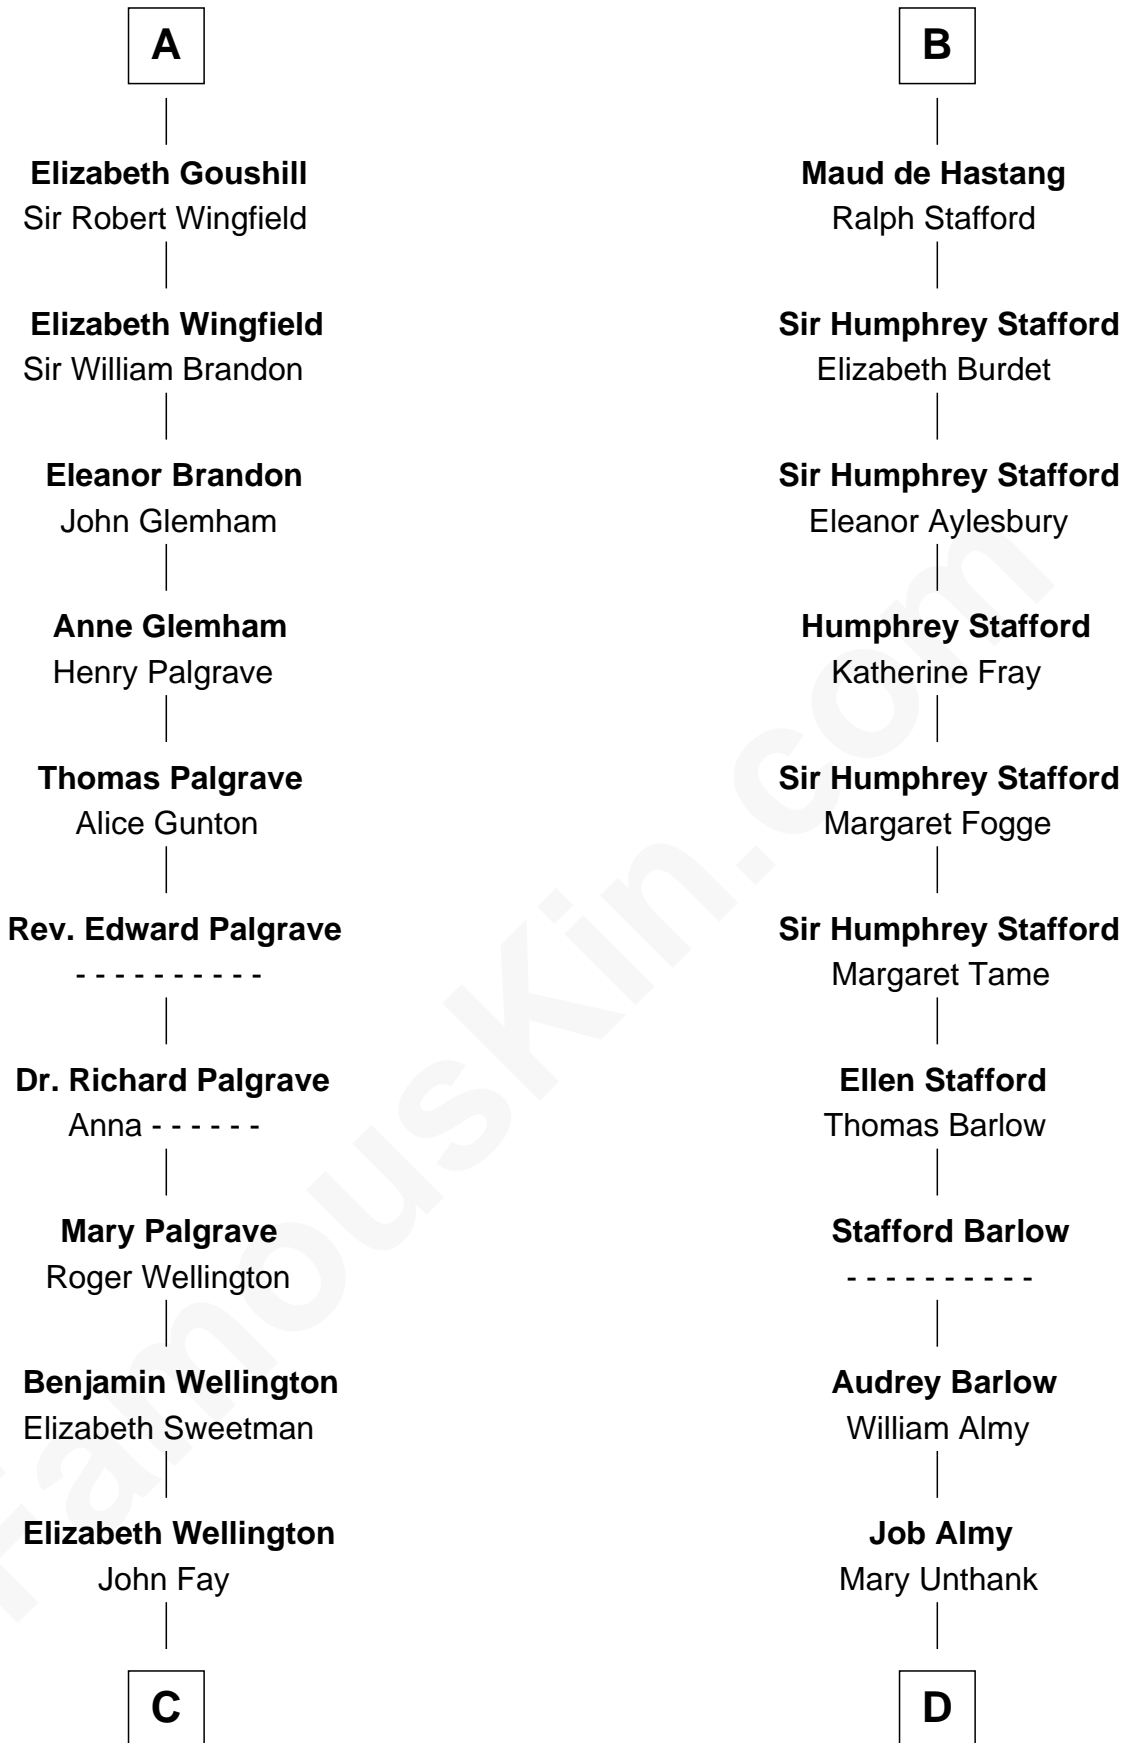

# FamousKin.com Relationship Chart of

**Shubael D. Childs**

*Founder of S.D. Childs & Company*

20th cousin of

**Robert Townsend**

*Member of the Culper Spy Ring during the American Revolution*

**C**

**Benjamin Fay**  
Martha Miles

**Benjamin Fay**  
Beulah Stow

**Beulah Fay**  
Josiah Childs

**Shubael D. Childs**  
*Founder of S.D. Childs & Company*

**D**

**Audrey Almy**  
James Townsend

**Jacob Townsend**  
Phoebe Seaman

**Samuel Townsend**  
Sarah Stoddard

**Robert Townsend**  
*Spy known as "Culper Jr."*

FamousKin.com