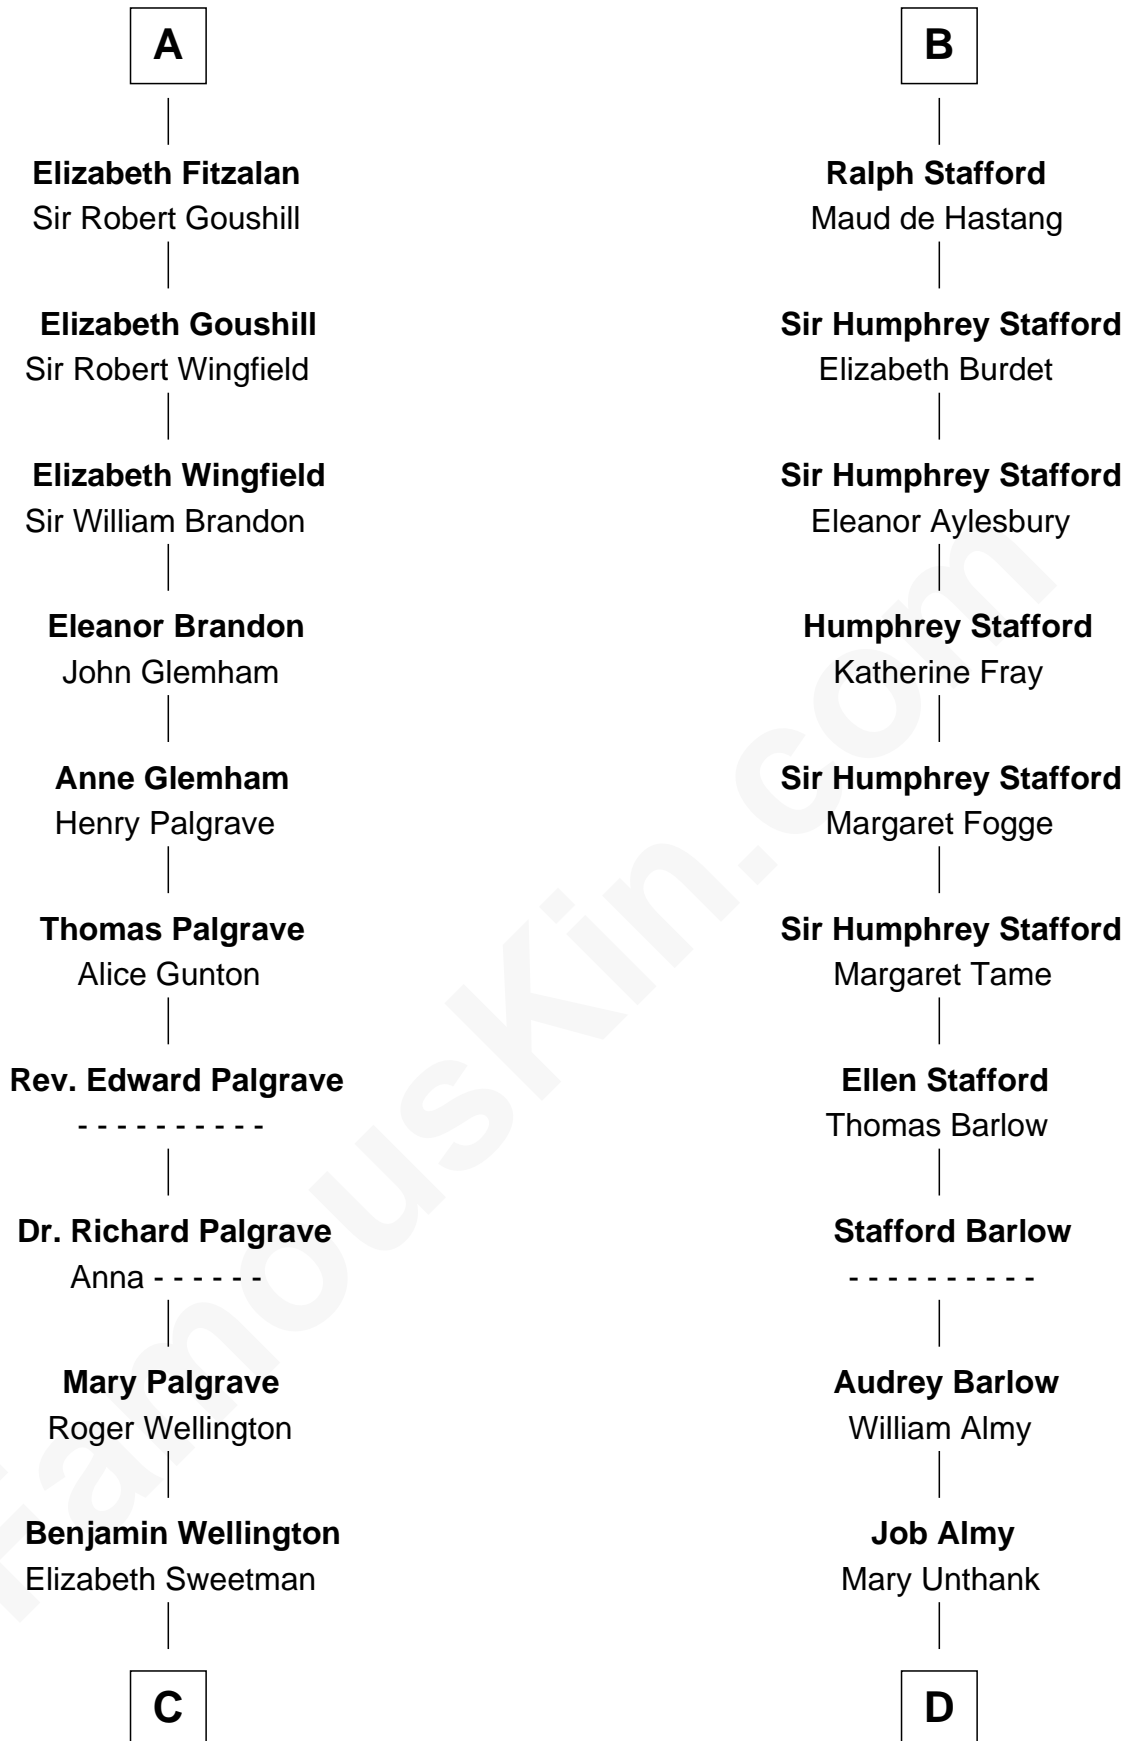

FamousKin.com
Relationship Chart of
Shubael D. Childs

Founder of S.D. Childs & Company

20th cousin 1 time removed of

Robert Townsend

Member of the Culper Spy Ring during the American Revolution

C

Elizabeth Wellington

John Fay

Benjamin Fay

Martha Miles

Benjamin Fay

Beulah Stow

Beulah Fay

Josiah Childs

Shubael D. Childs