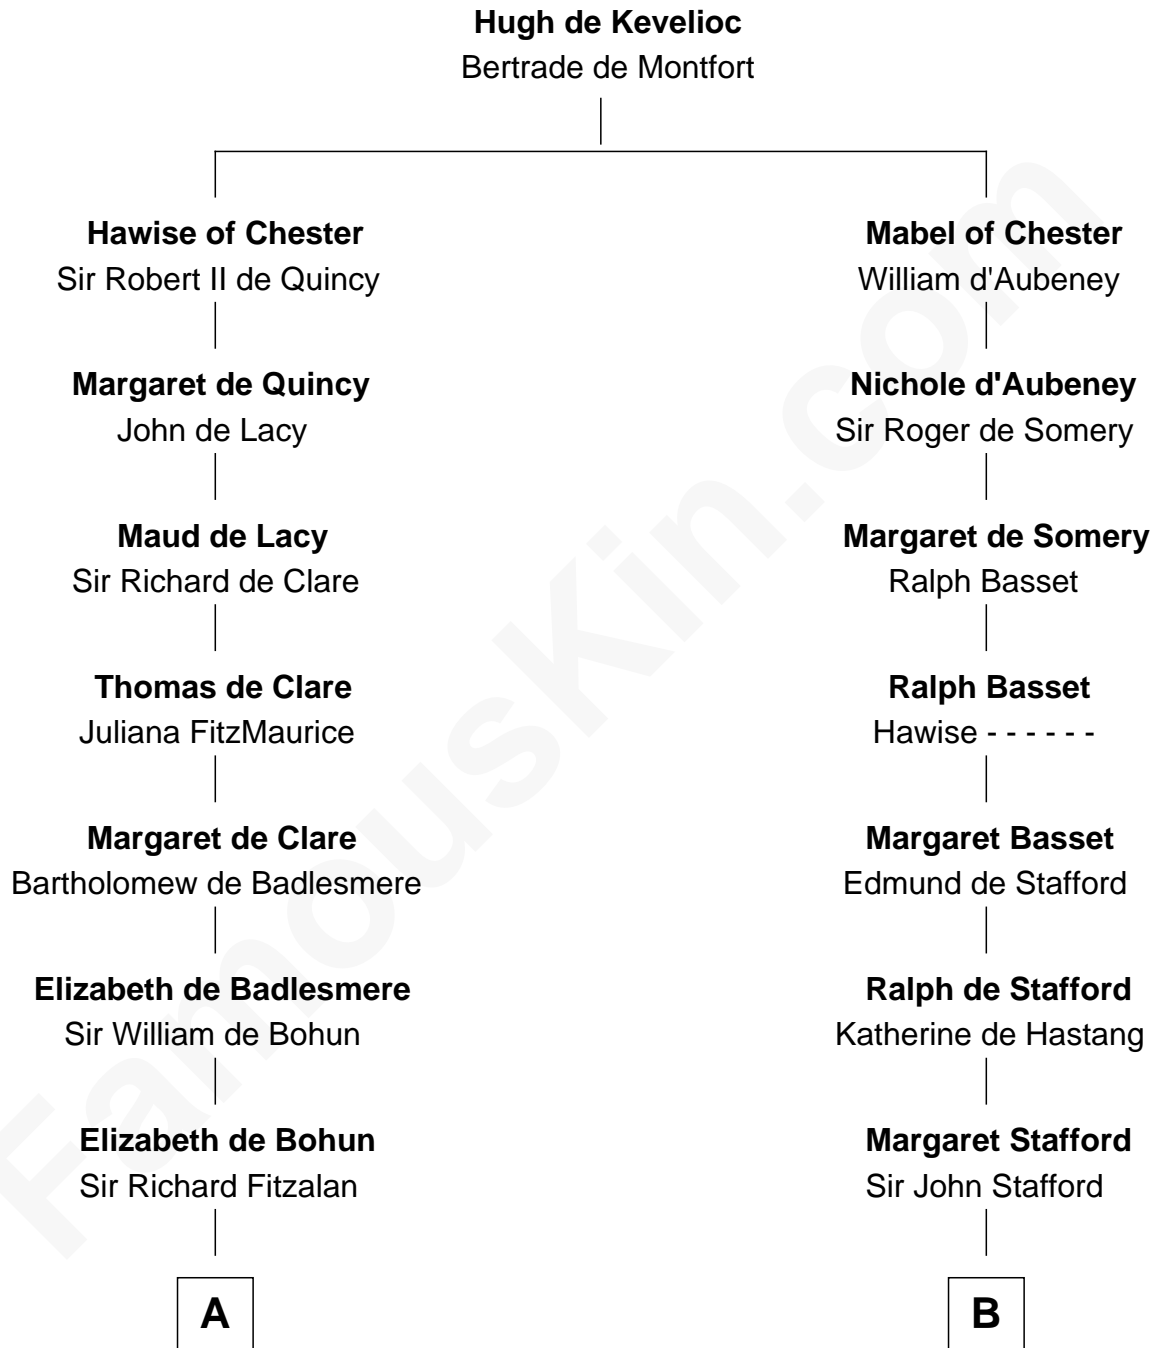

FamousKin.com
Relationship Chart of
Shubael D. Childs

Founder of S.D. Childs & Company

20th cousin 1 time removed of

Robert Townsend

Member of the Culper Spy Ring during the American Revolution

C

Elizabeth Wellington

John Fay

Benjamin Fay

Martha Miles

Benjamin Fay

Beulah Stow

Beulah Fay

Josiah Childs

Shubael D. Childs