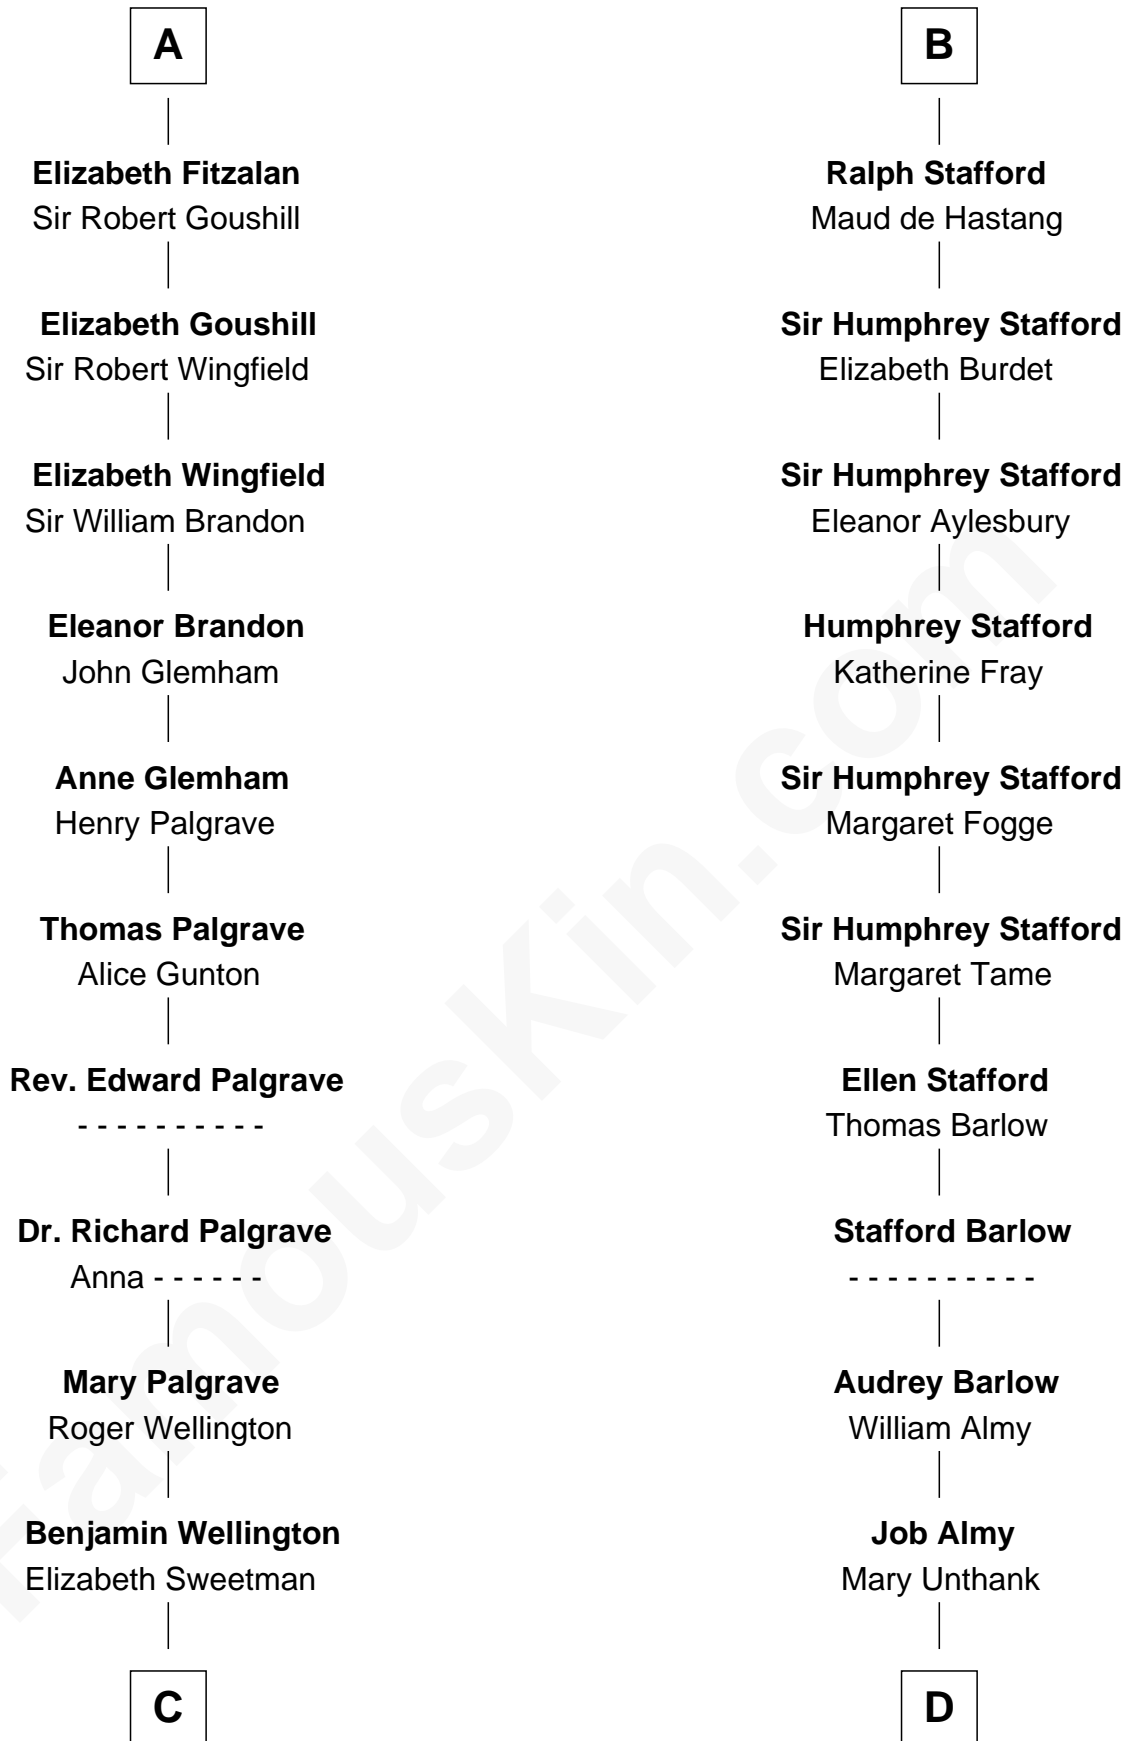

FamousKin.com Relationship Chart of

Shubael D. Childs

Founder of S.D. Childs & Company

20th cousin 1 time removed of

Robert Townsend

Member of the Culper Spy Ring during the American Revolution

Maud de St. Hilary

Eleanor Plantagenet
Richard Fitzalan

Ralph de Stafford
Katherine de Hastang

Sir Richard Fitzalan
Elizabeth de Bohun

Margaret Stafford
Sir John Stafford

A

B

C

Elizabeth Wellington

John Fay

Benjamin Fay

Martha Miles

Benjamin Fay

Beulah Stow

Beulah Fay

Josiah Childs

Shubael D. Childs