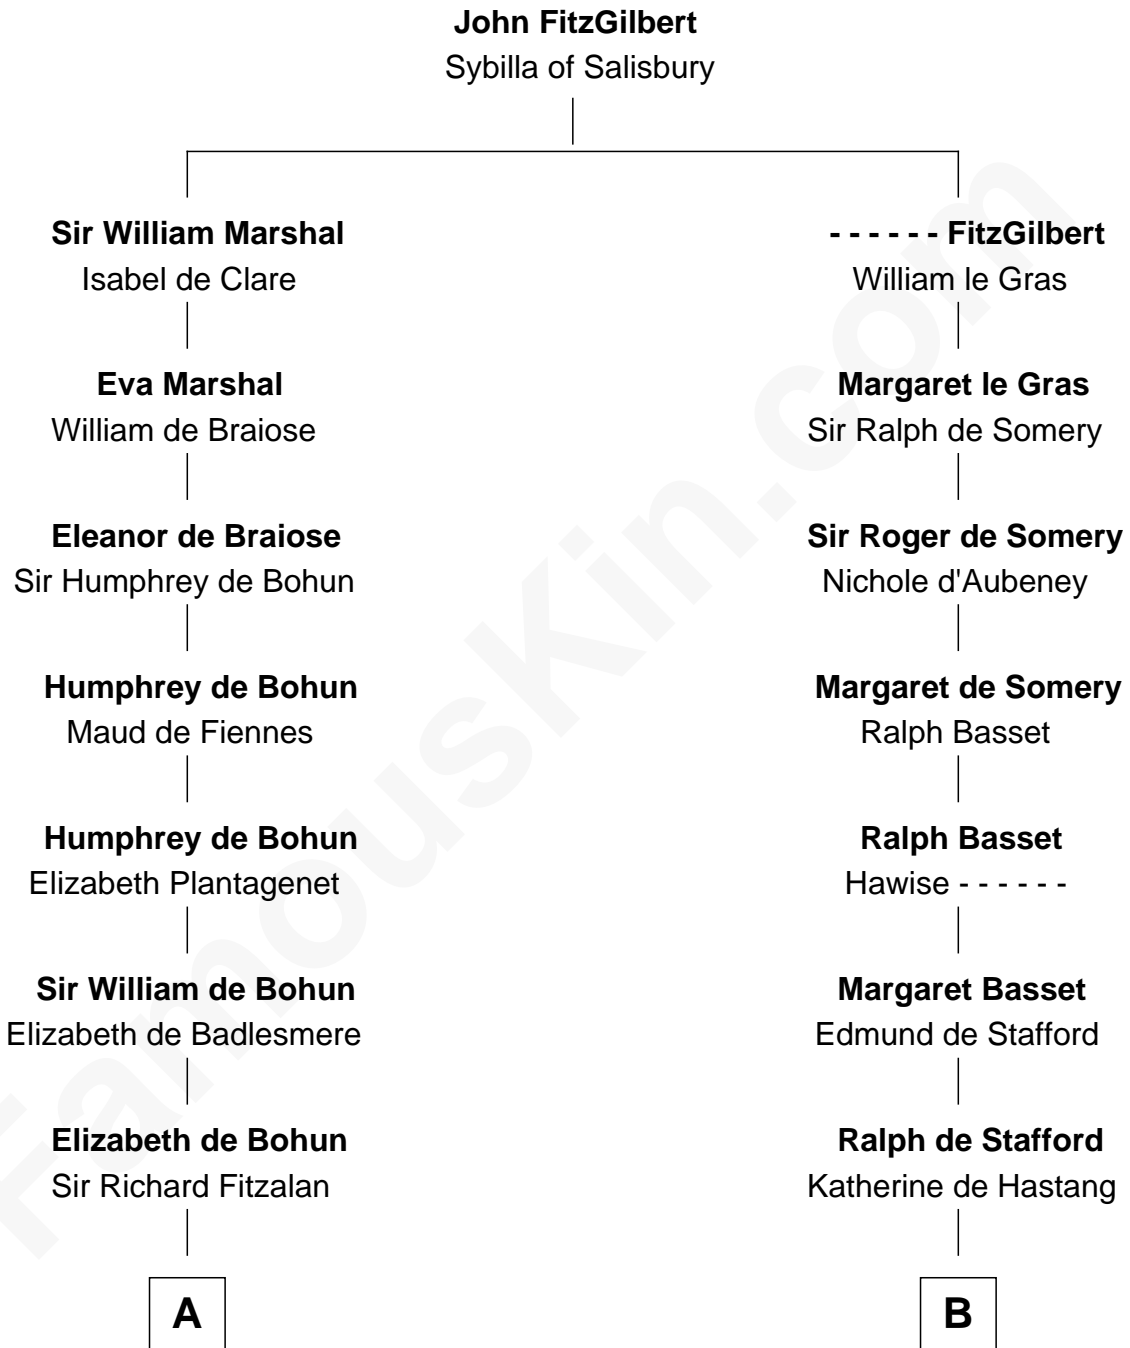

FamousKin.com Relationship Chart of

Shubael D. Childs

Founder of S.D. Childs & Company

21st cousin of

Robert Townsend

Member of the Culper Spy Ring during the American Revolution

C

Elizabeth Wellington

John Fay

Benjamin Fay

Martha Miles

Benjamin Fay

Beulah Stow

Beulah Fay

Josiah Childs

Shubael D. Childs