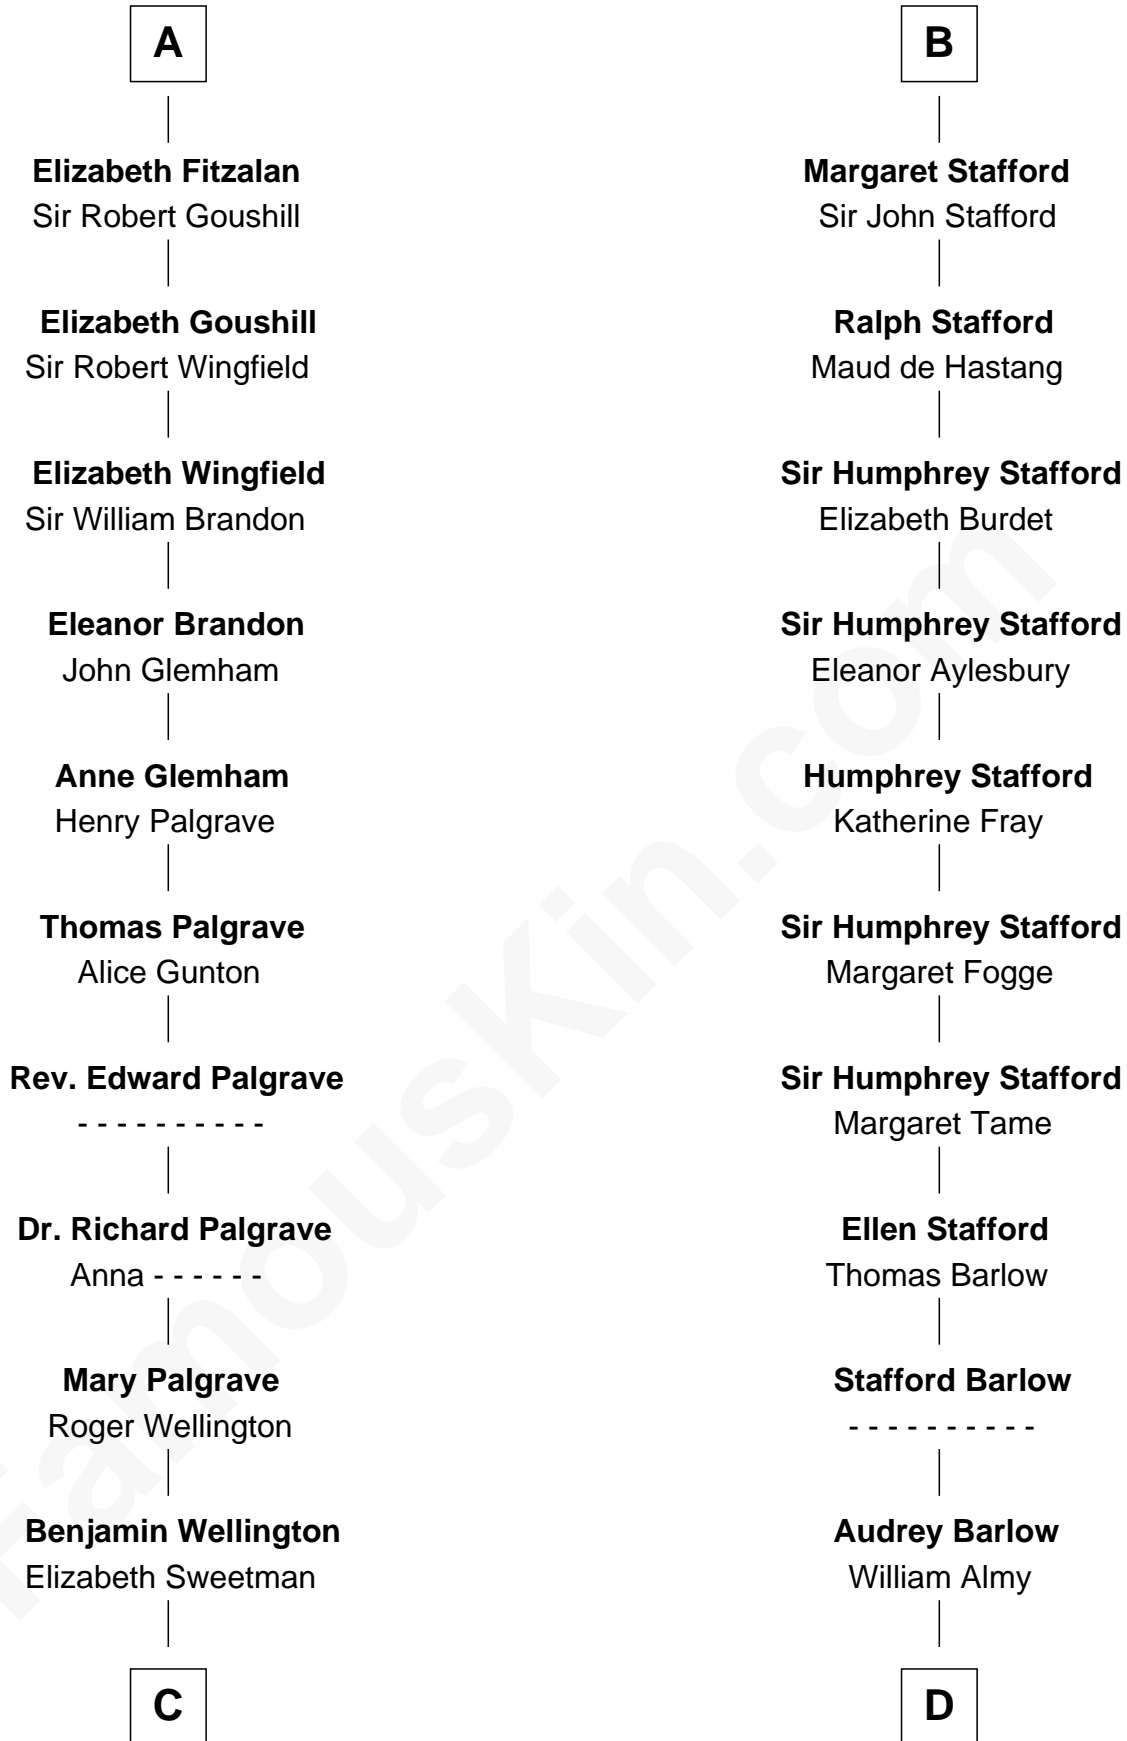

FamousKin.com Relationship Chart of

Shubael D. Childs

Founder of S.D. Childs & Company

21st cousin of

Robert Townsend

Member of the Culper Spy Ring during the American Revolution

C

Elizabeth Wellington

John Fay

Benjamin Fay

Martha Miles

Benjamin Fay

Beulah Stow

Beulah Fay

Josiah Childs

Shubael D. Childs