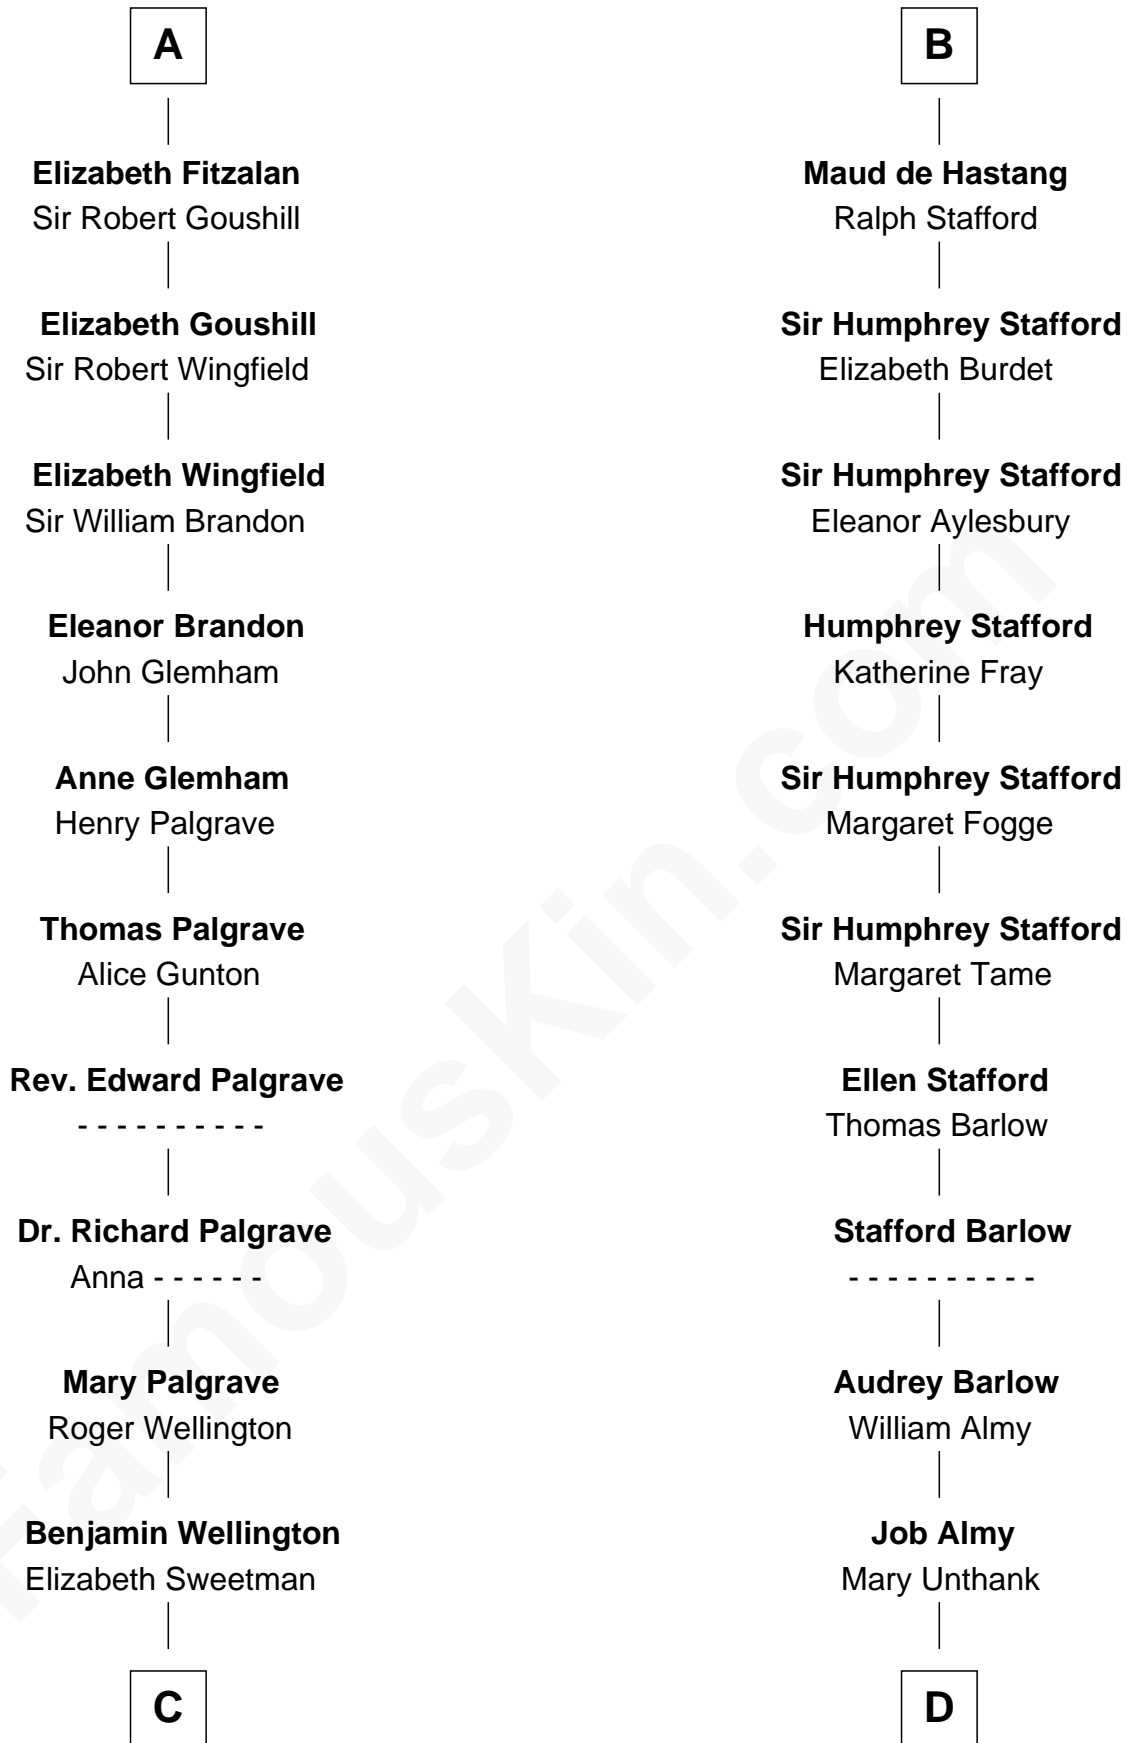

# FamousKin.com Relationship Chart of

**Shubael D. Childs**

*Founder of S.D. Childs & Company*

**20th cousin 1 time removed of**

**Robert Townsend**

*Member of the Culper Spy Ring during the American Revolution*

**C**

**Elizabeth Wellington**

John Fay

**Benjamin Fay**

Martha Miles

**Benjamin Fay**

Beulah Stow

**Beulah Fay**