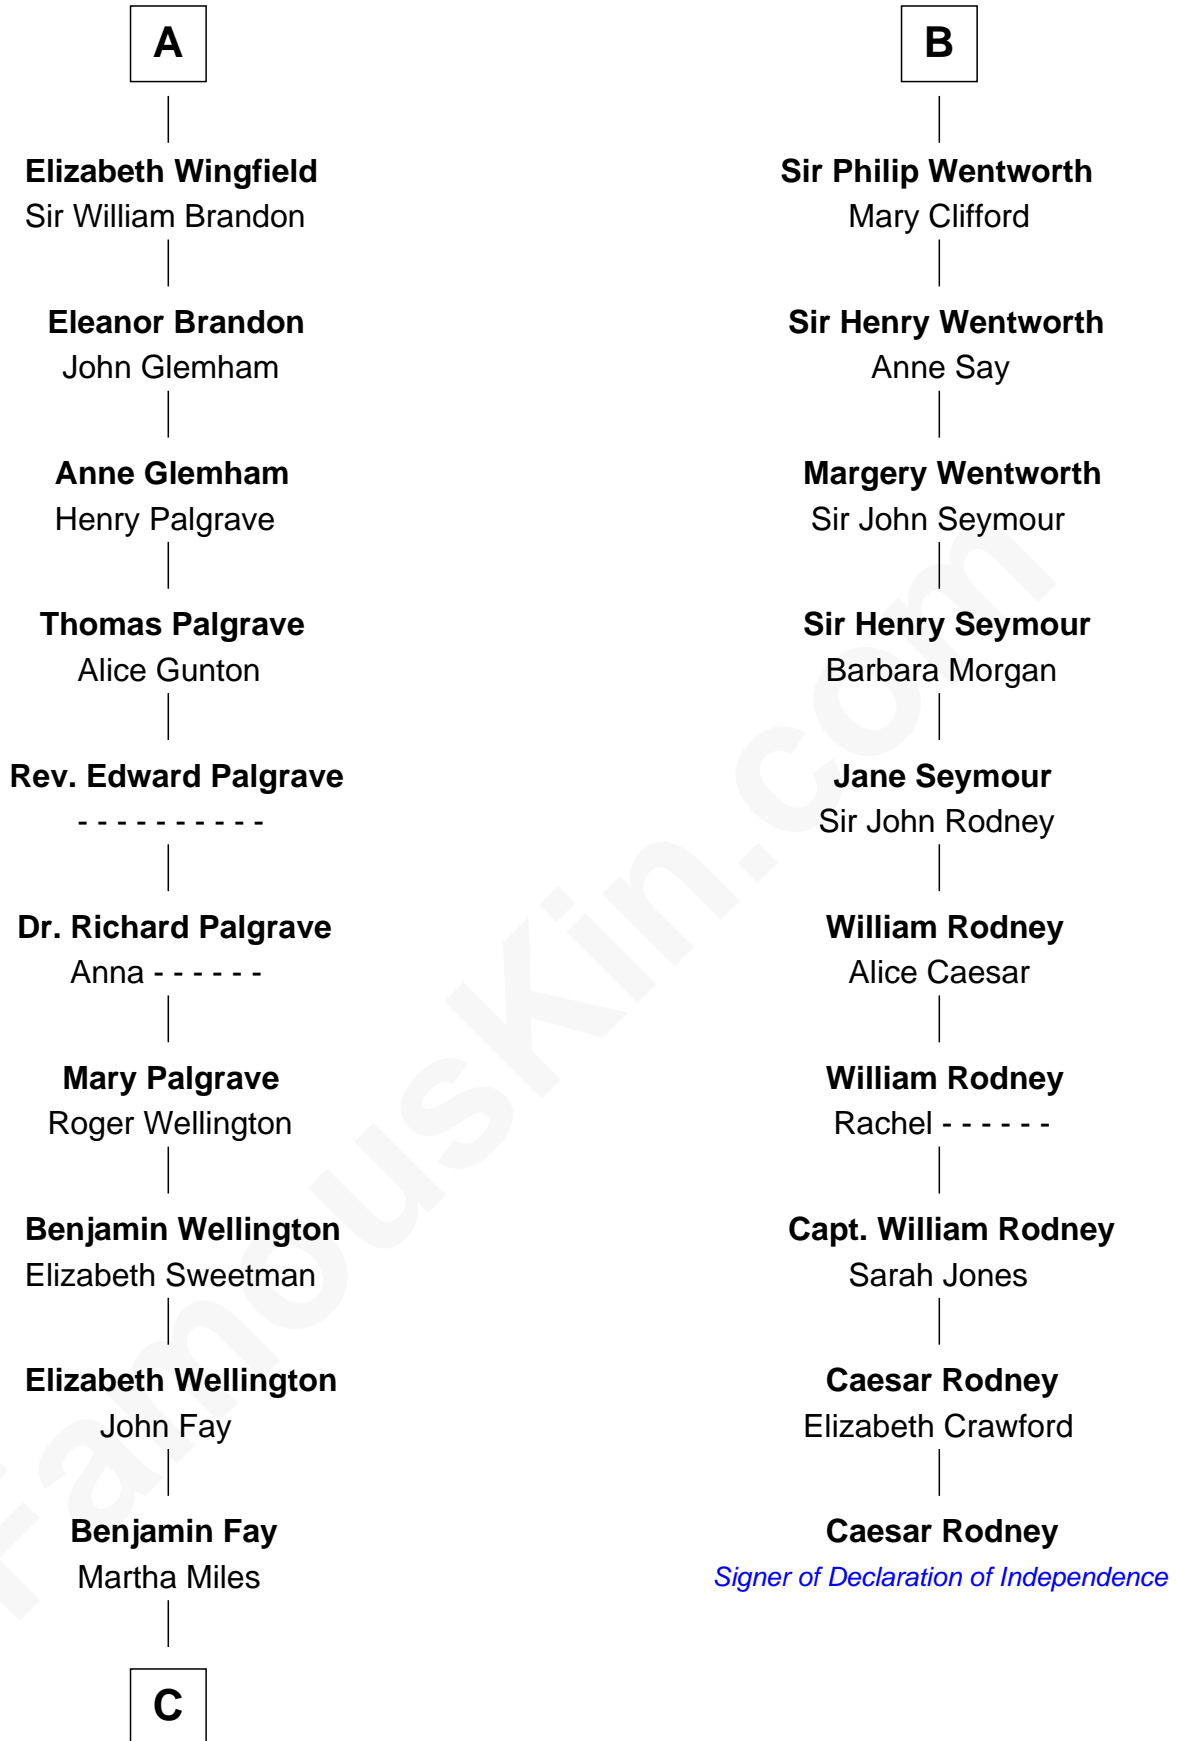

FamousKin.com

Relationship Chart of

Shubael D. Childs

Founder of S.D. Childs & Company

16th cousin 3 times removed of

Caesar Rodney

Signer of the Declaration of Independence

C