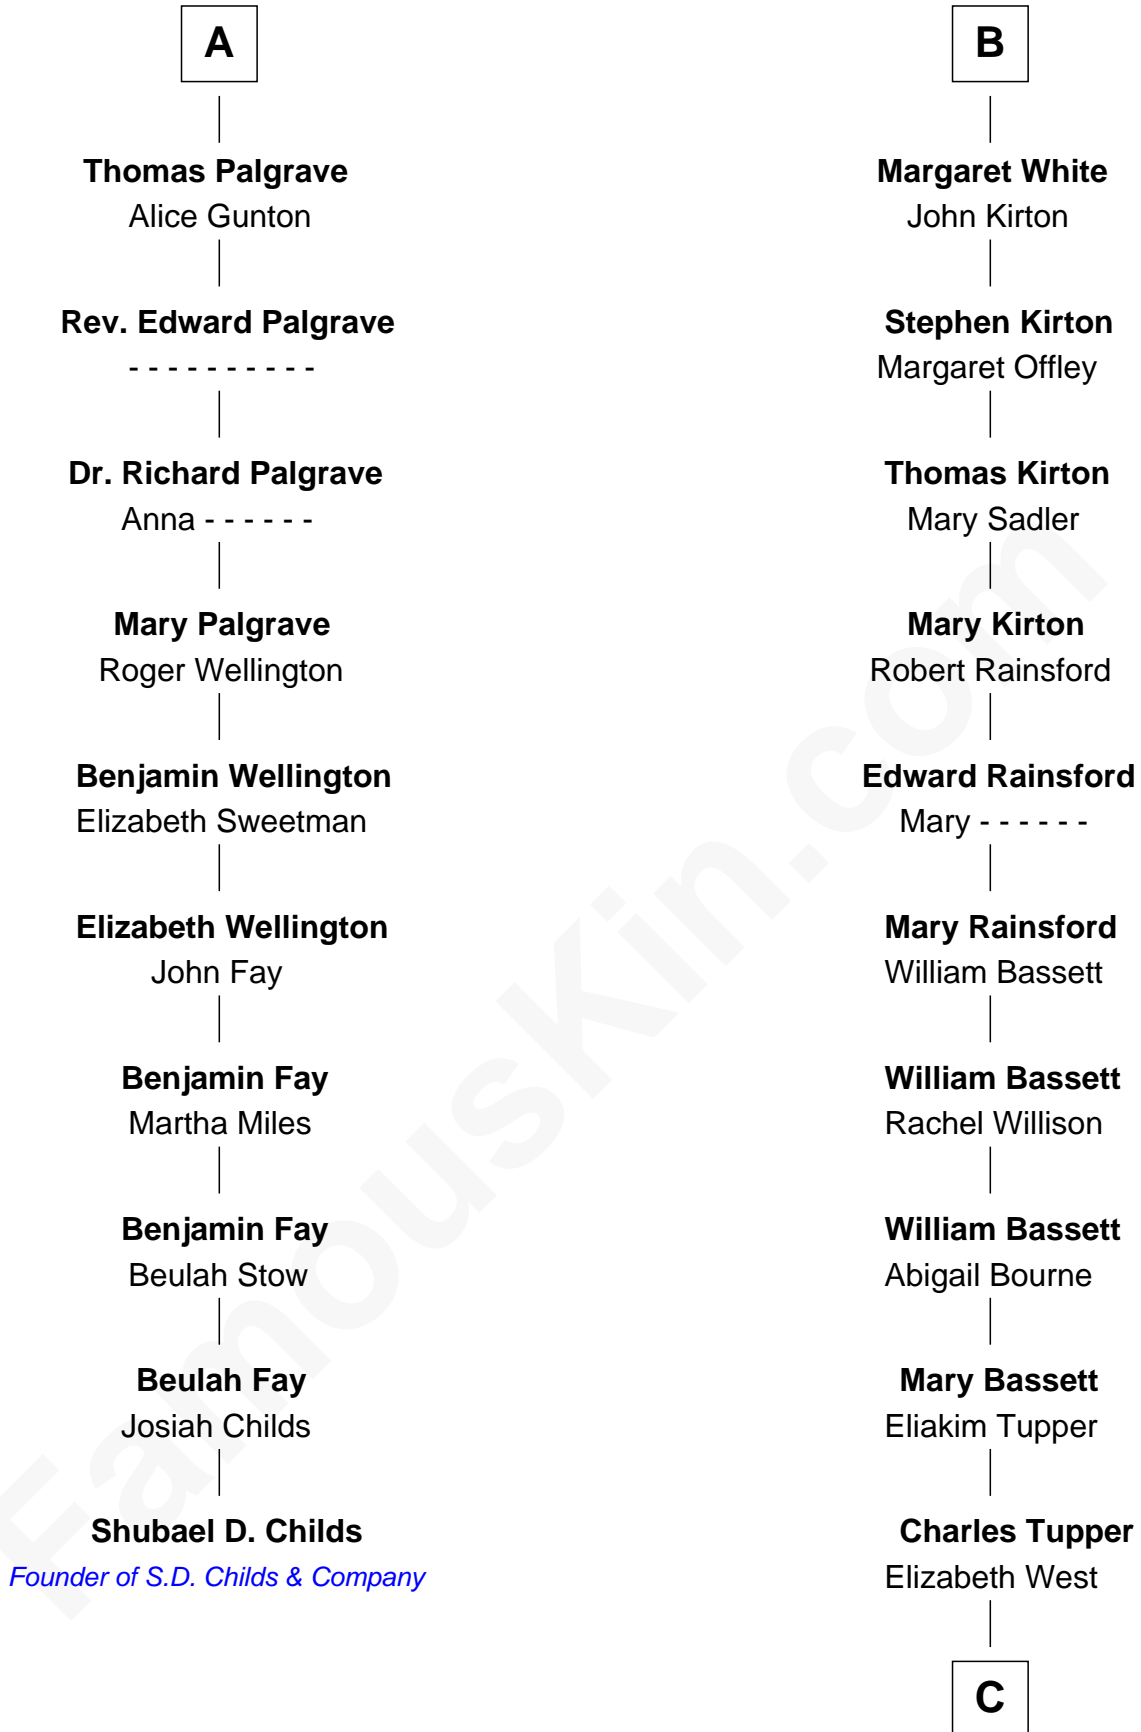

FamousKin.com

Relationship Chart of

Shubael D. Childs

Founder of S.D. Childs & Company

16th cousin 2 times removed of

Sir Charles Tupper

6th Prime Minister of Canada

Bartholomew de Badlesmere

Margaret Botreaux

Sir Robert Hungerford

Eleanor Hungerford

Sir John White

Robert White

Margaret Gainsford

B

C