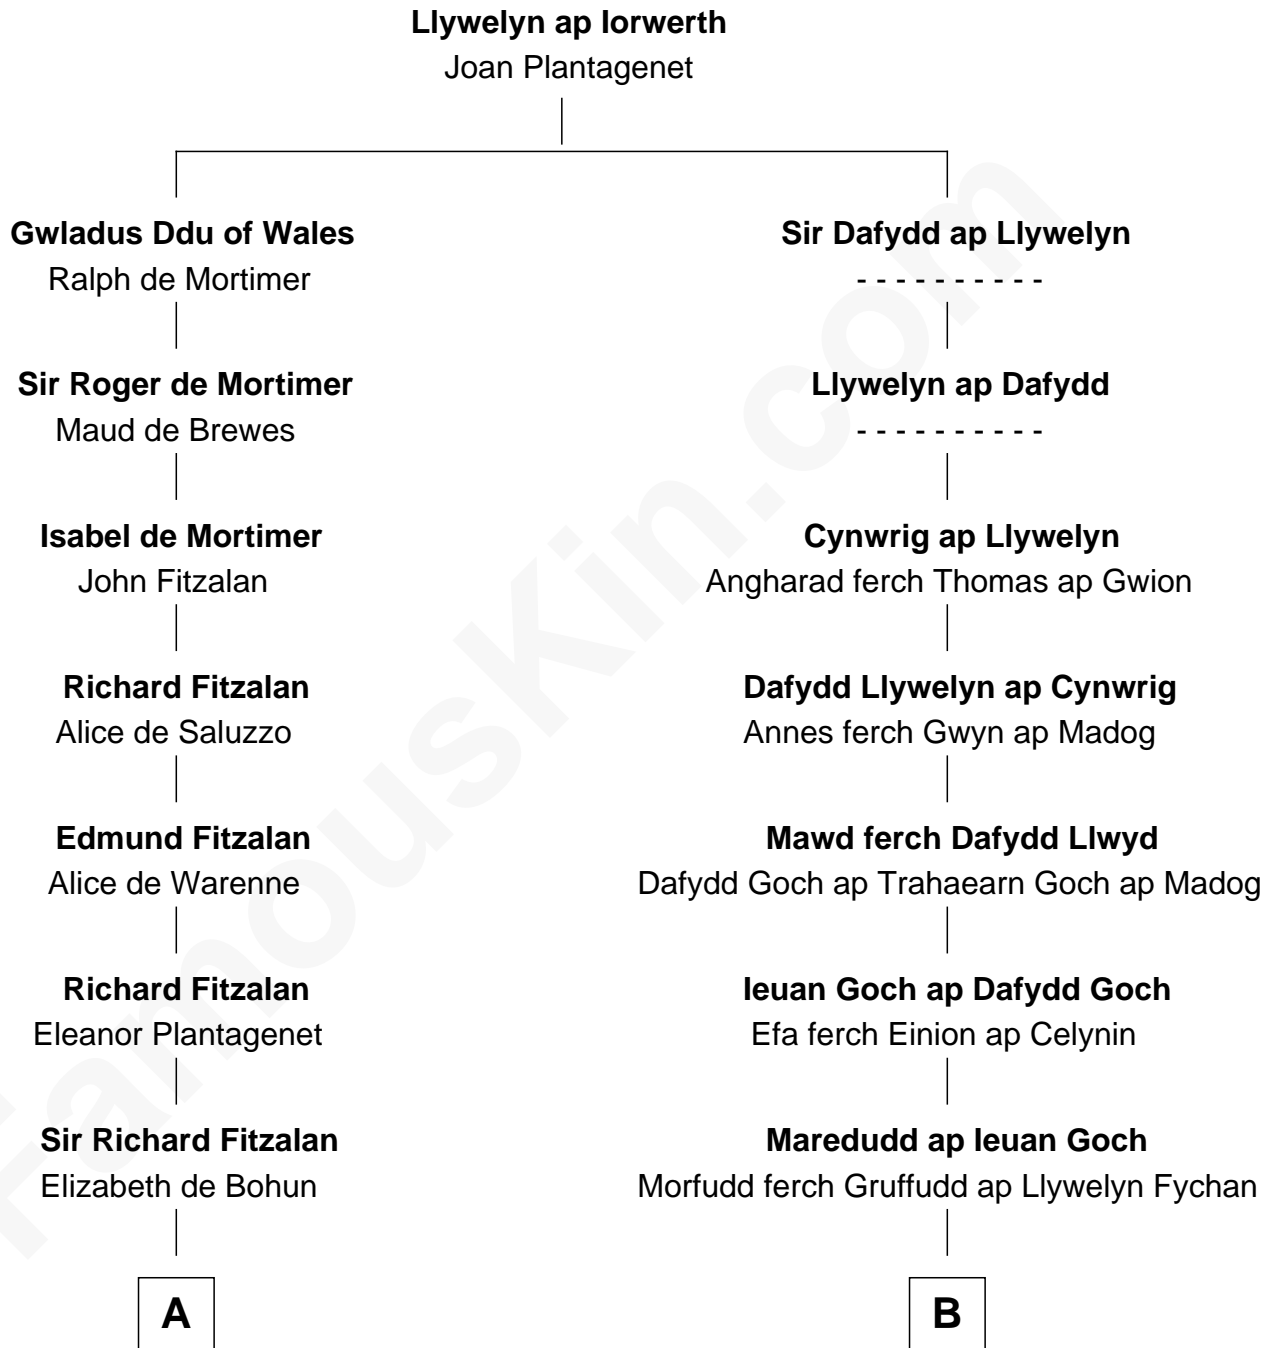

FamousKin.com

Relationship Chart of

Shubael D. Childs

Founder of S.D. Childs & Company

16th cousin 5 times removed of

Elihu Yale

Benefactor and Namesake of Yale College

C

—
Elizabeth Wellington

John Fay

—
Benjamin Fay

Martha Miles

—
Benjamin Fay

Beulah Stow

—
Beulah Fay

Josiah Childs