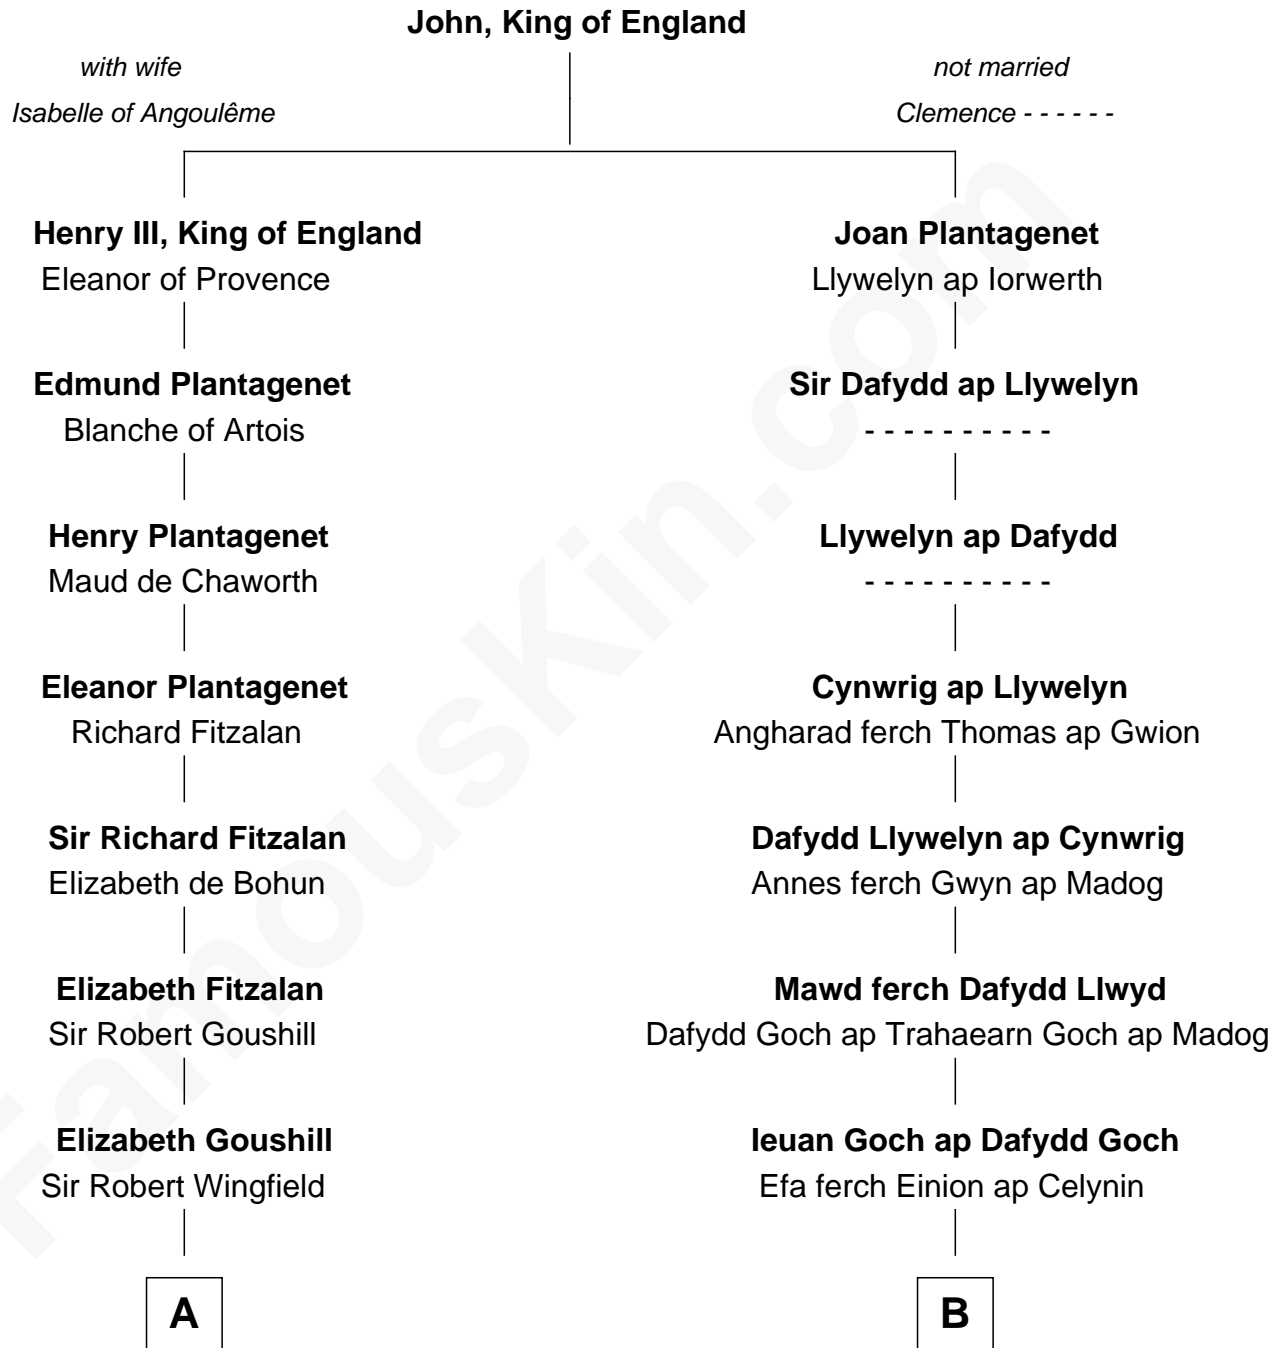

FamousKin.com

Relationship Chart of

Shubael D. Childs

Founder of S.D. Childs & Company

17th cousin 2 times removed of

Elihu Yale

Benefactor and Namesake of Yale College

C

—
Benjamin Fay

Beulah Stow

—
Beulah Fay

Josiah Childs

—
Shubael D. Childs

Founder of S.D. Childs & Company

FamousKin.com