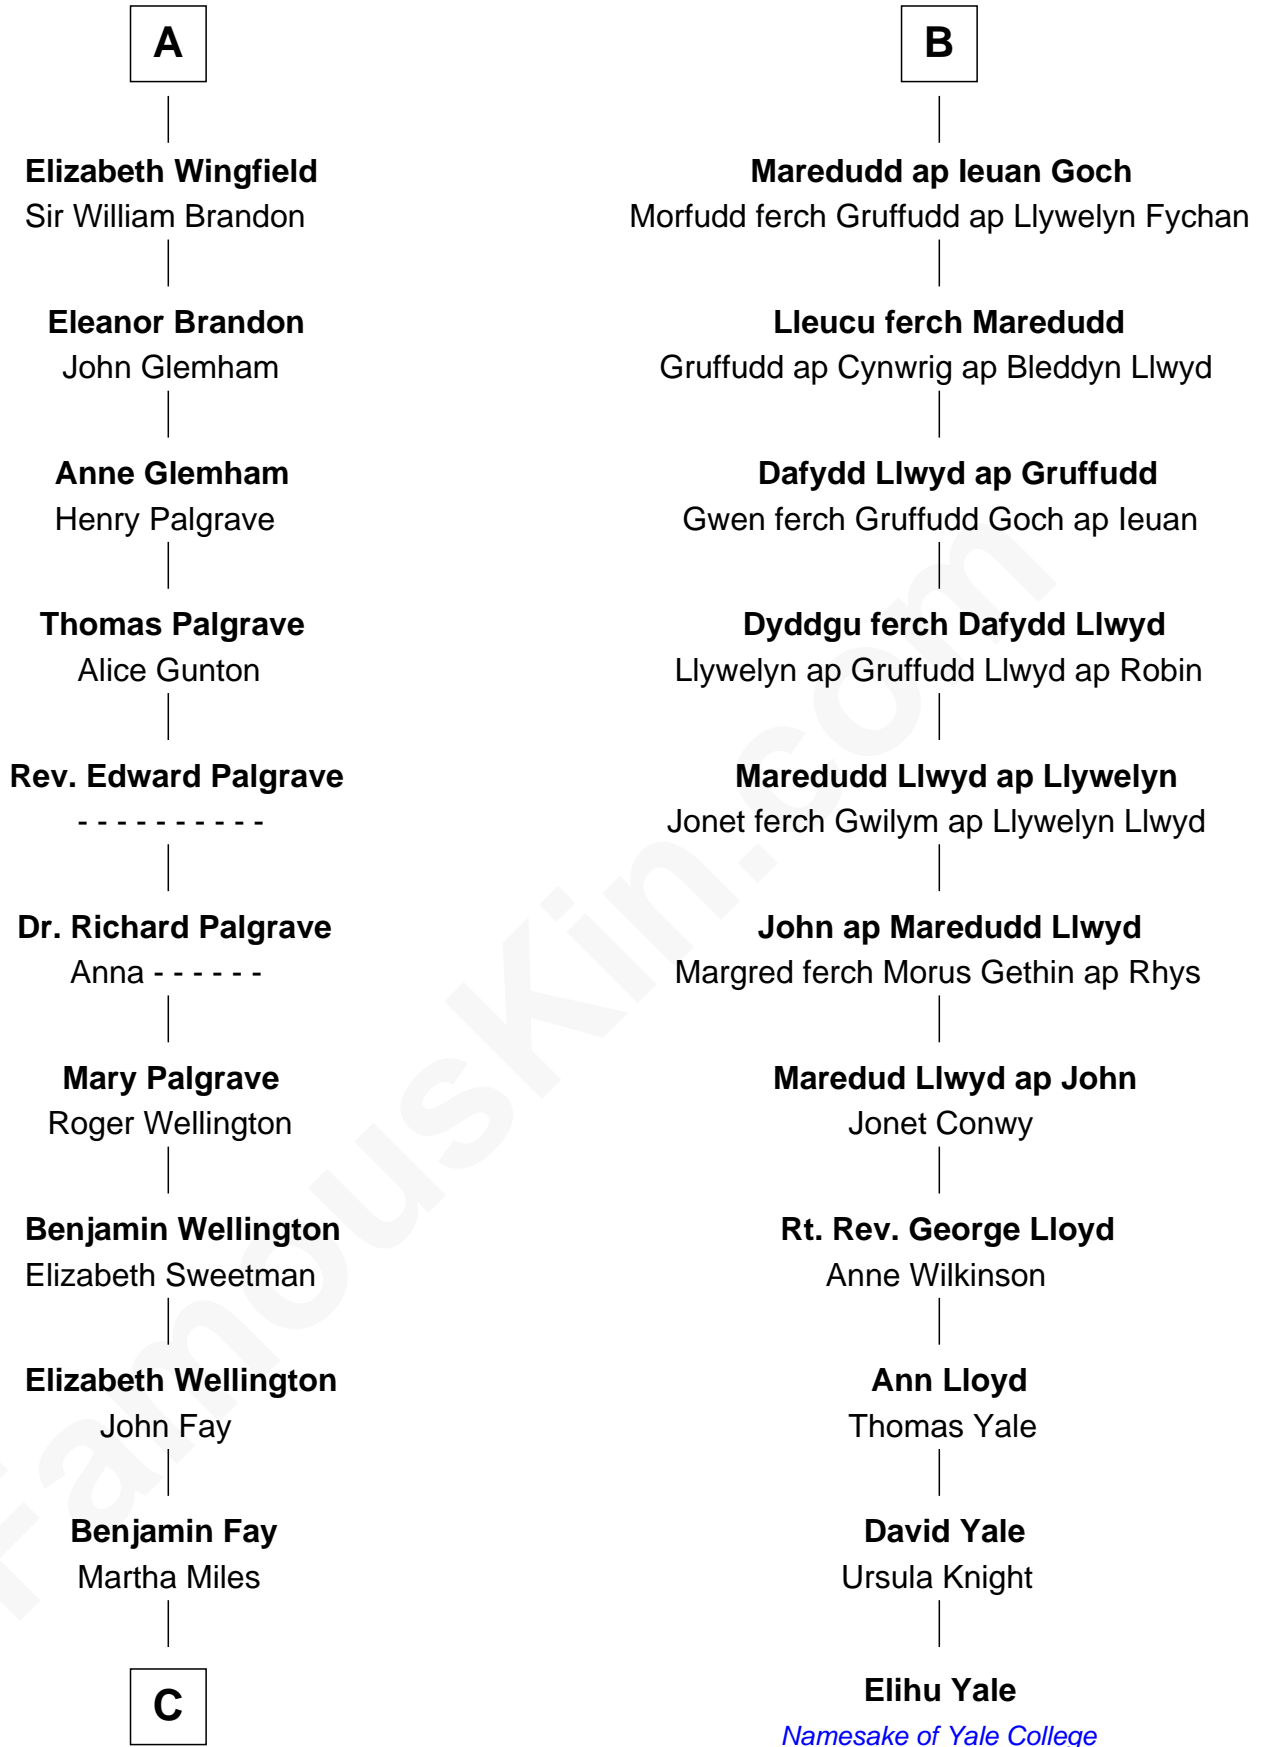

FamousKin.com

Relationship Chart of

Shubael D. Childs

Founder of S.D. Childs & Company

17th cousin 2 times removed of

Elihu Yale

Benefactor and Namesake of Yale College

C