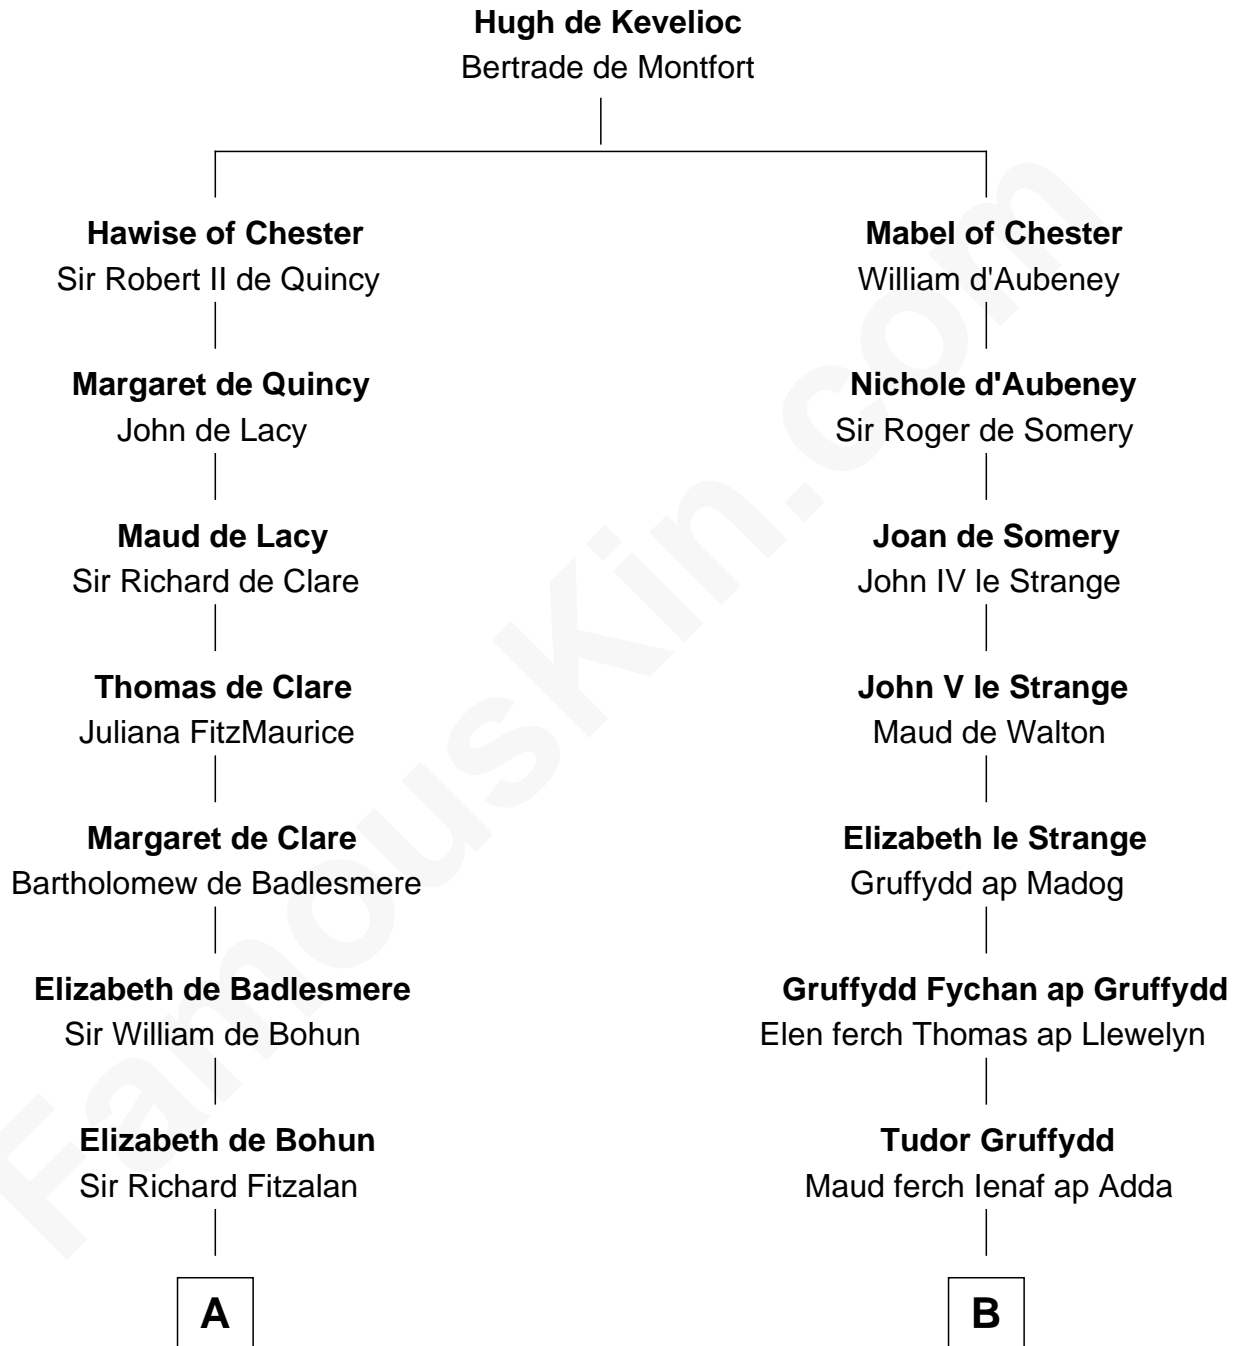

FamousKin.com

Relationship Chart of

Shubael D. Childs

Founder of S.D. Childs & Company

14th cousin 7 times removed of

Elihu Yale

Benefactor and Namesake of Yale College

C

—
Elizabeth Wellington

John Fay

—
Benjamin Fay

Martha Miles

—
Benjamin Fay

Beulah Stow

—
Beulah Fay

Josiah Childs