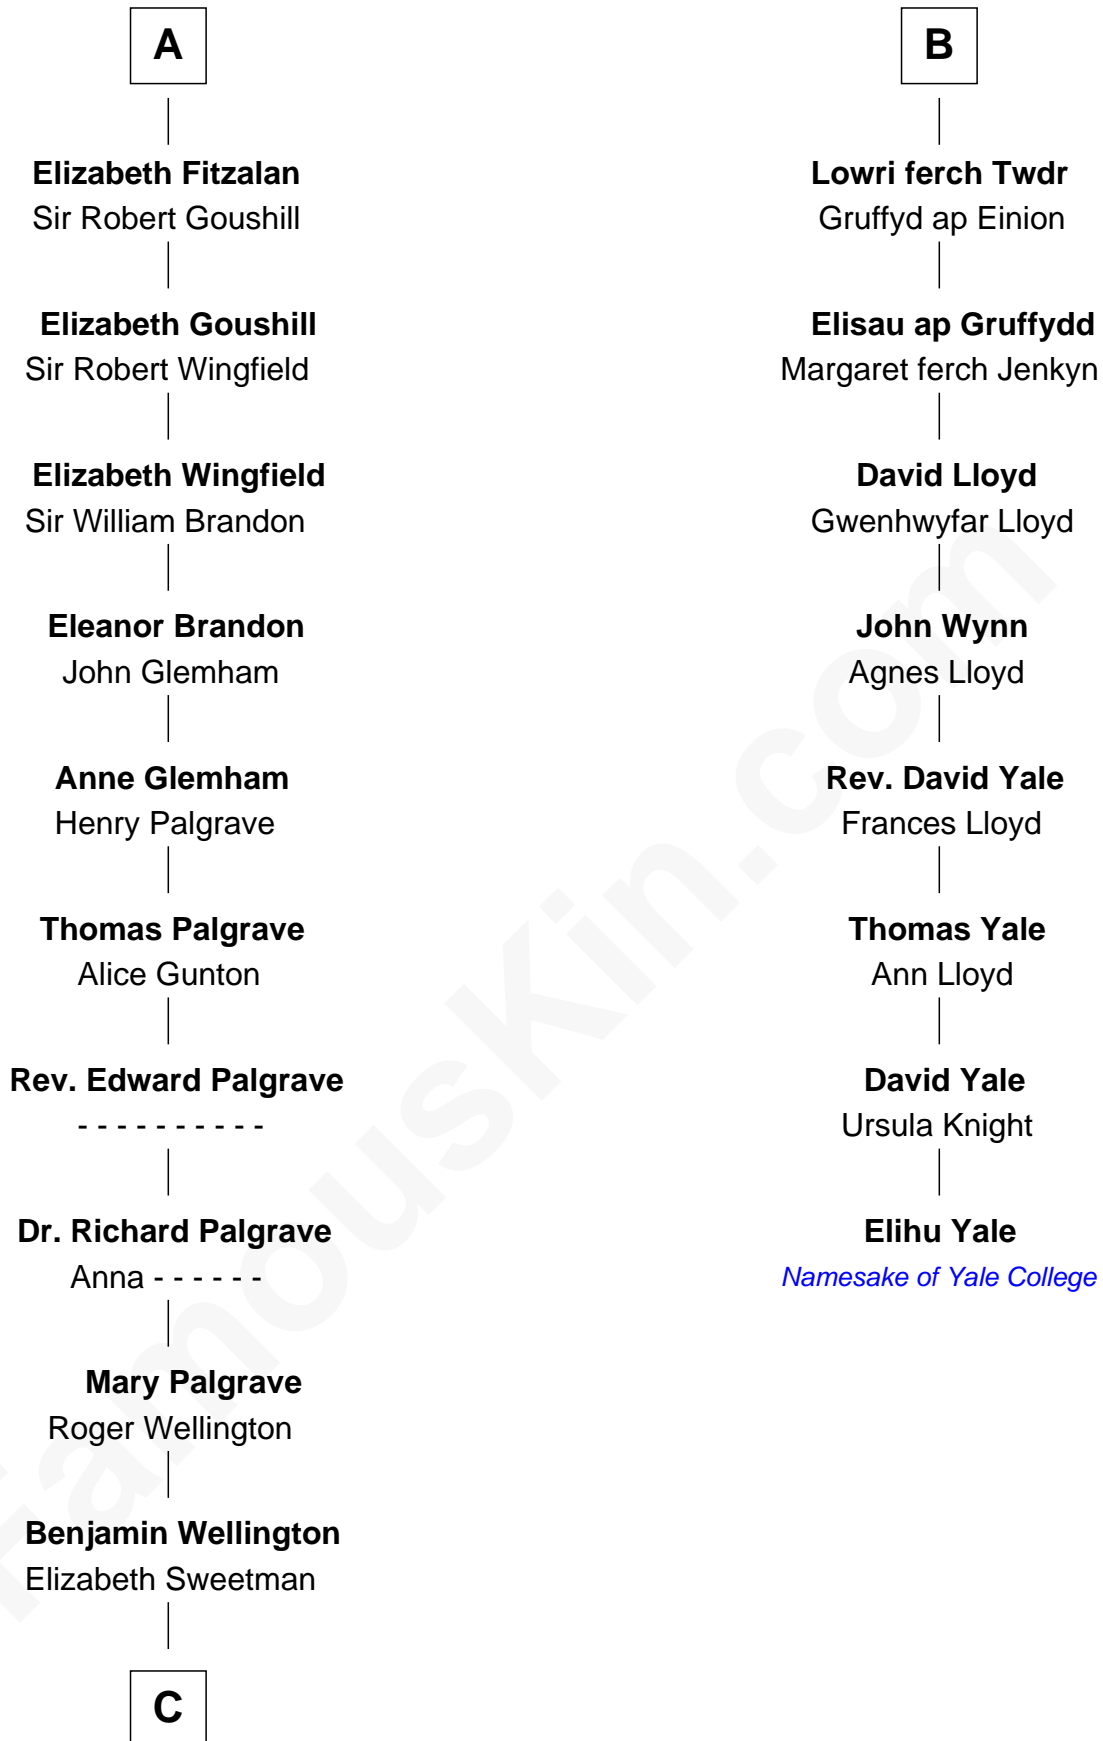

FamousKin.com

Relationship Chart of

Shubael D. Childs

Founder of S.D. Childs & Company

14th cousin 7 times removed of

Elihu Yale

Benefactor and Namesake of Yale College

C

—
Elizabeth Wellington

John Fay

—
Benjamin Fay

Martha Miles

—
Benjamin Fay

Beulah Stow

—
Beulah Fay

Josiah Childs