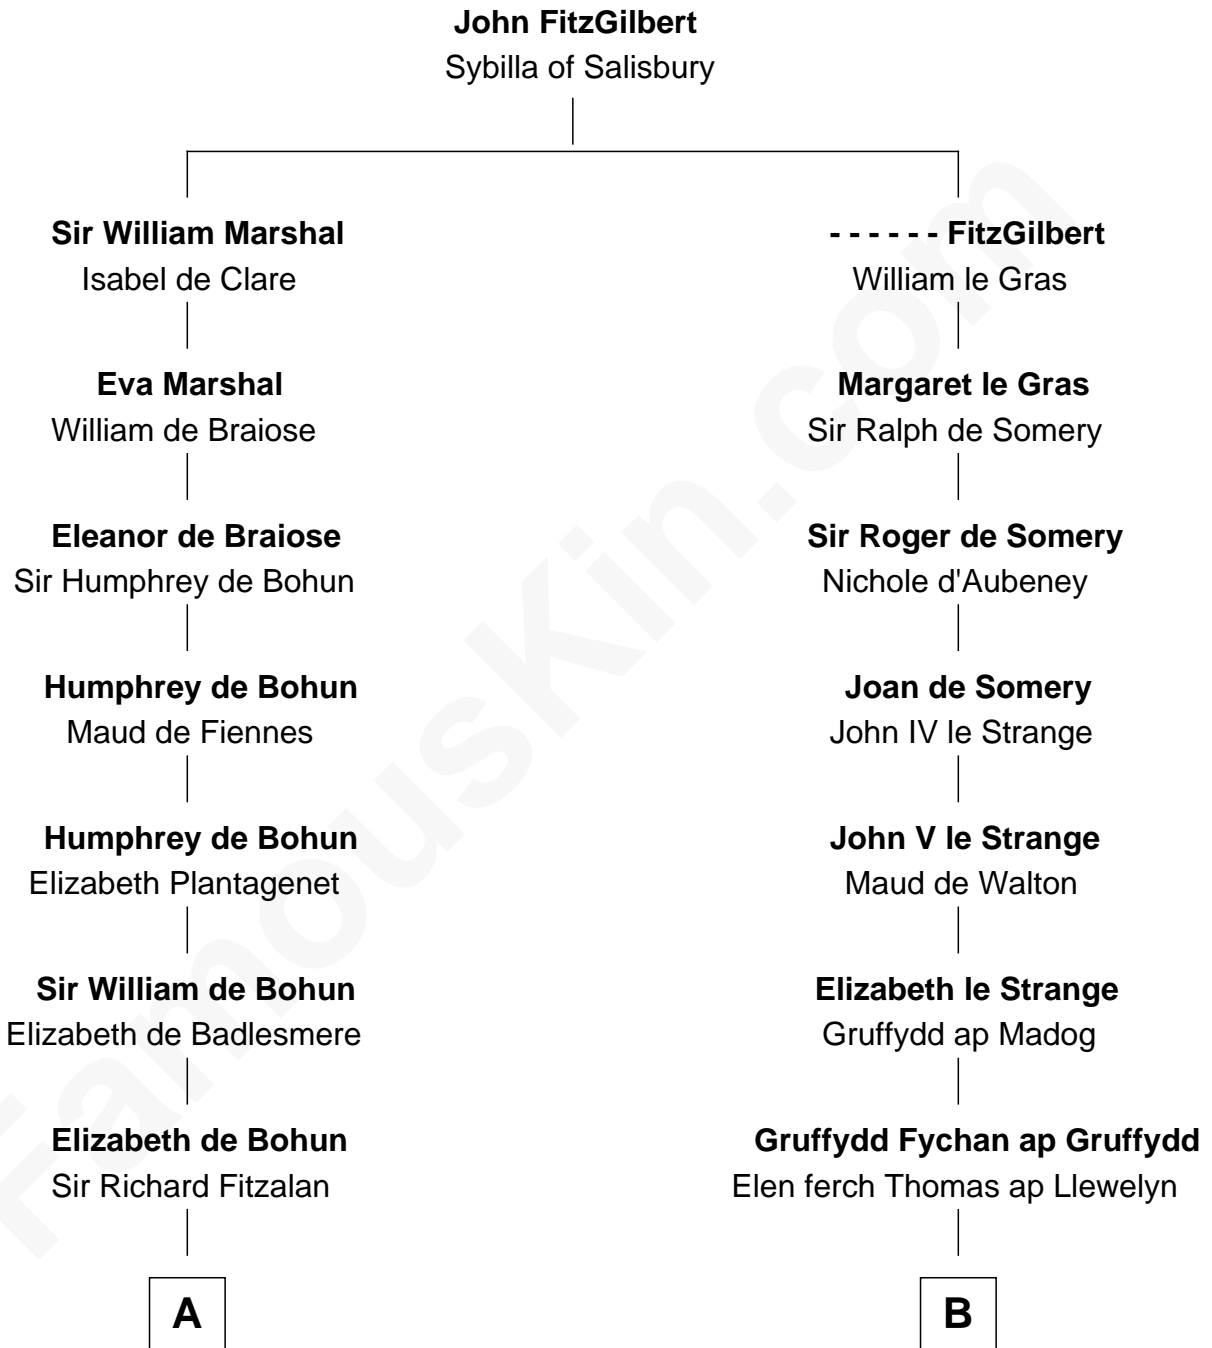

## Relationship Chart of

### Shubael D. Childs

Founder of S.D. Childs & Company

15th cousin 6 times removed of

**Elihu Yale**

Benefactor and Namesake of Yale College

**C**

—  
**Elizabeth Wellington**

John Fay