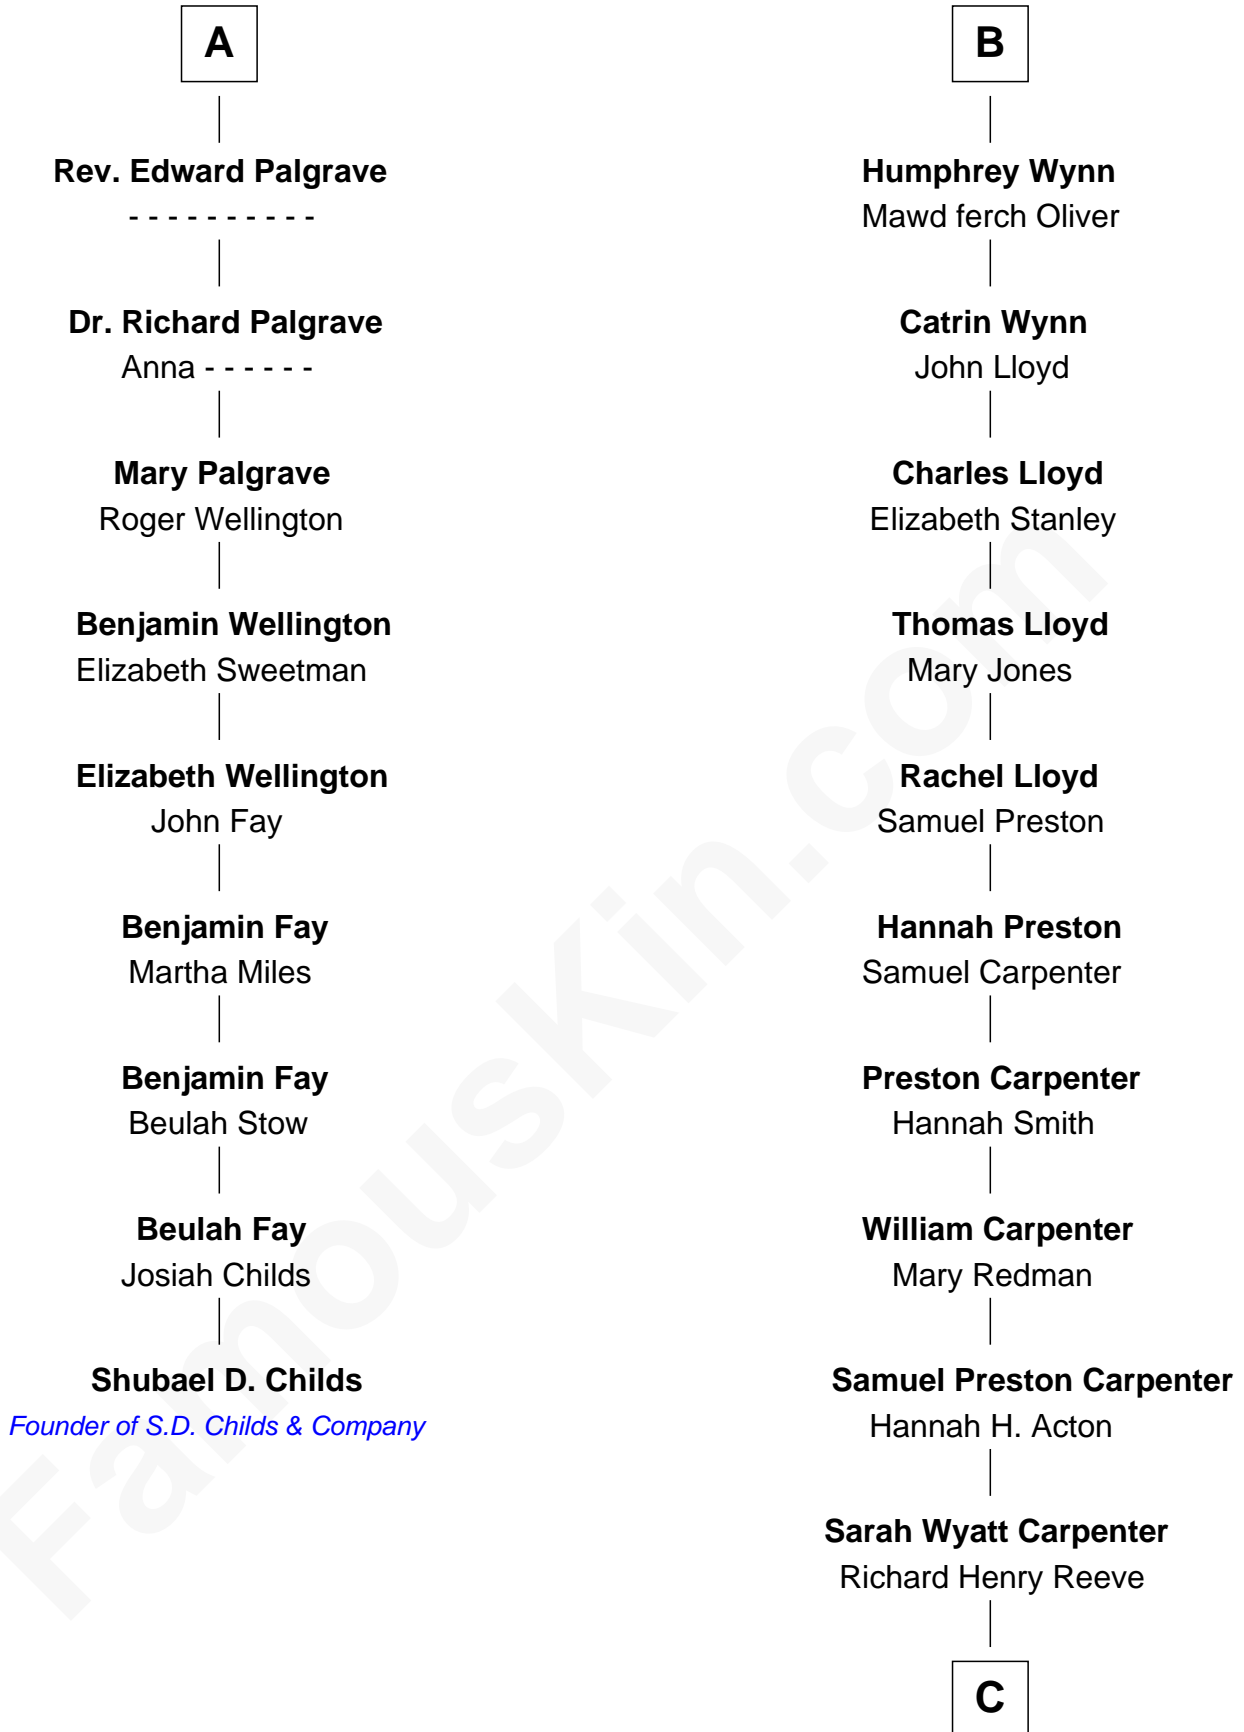

FamousKin.com

Relationship Chart of

Shubael D. Childs

Founder of S.D. Childs & Company

15th cousin 5 times removed of

Christopher Reeve
Movie Actor

C

Augustus Henry Reeve
Margaretta Willis Baldwin