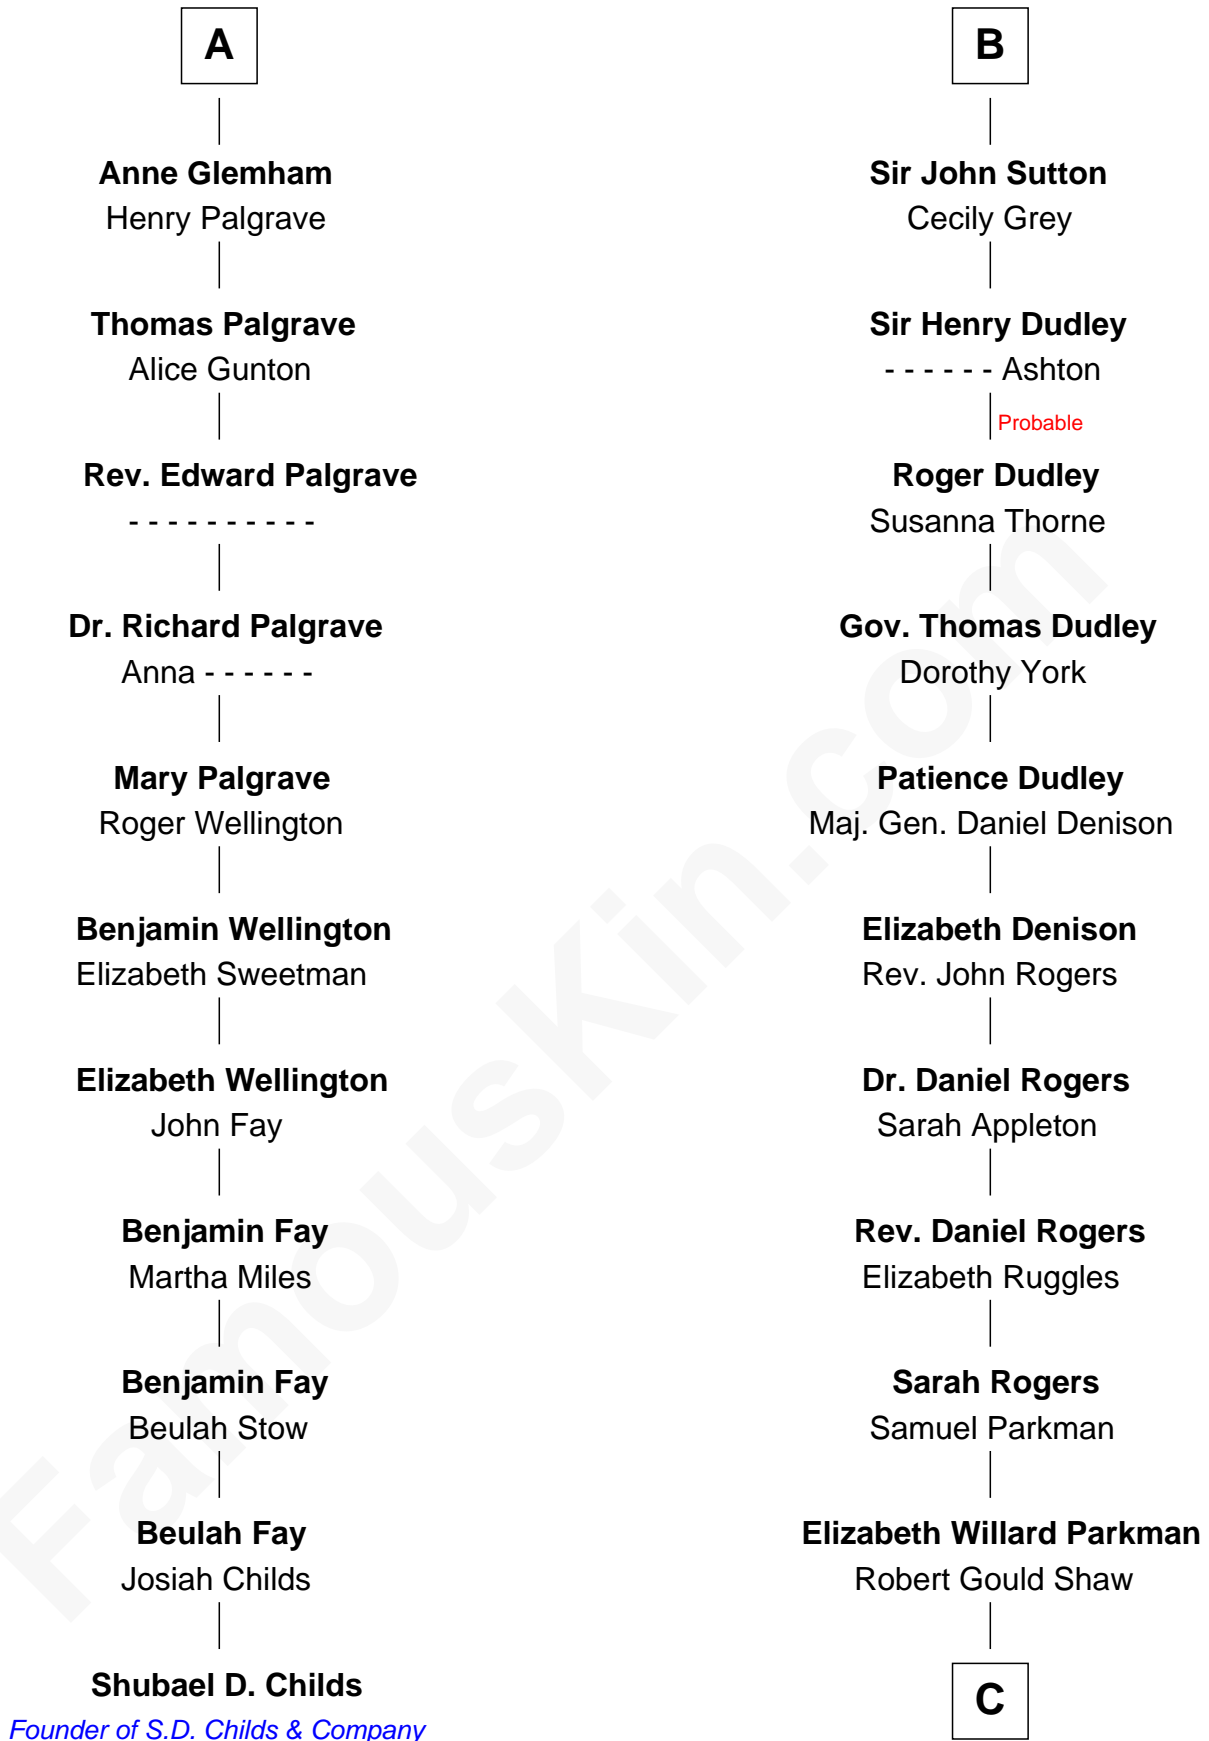

## Relationship Chart of

### Shubael D. Childs

*Founder of S.D. Childs & Company*

17th cousin 1 time removed of

### Colonel Robert Gould Shaw

*U.S. Civil War leader of film "Glory" fame*

C

Francis George Shaw

Sarah Blake Sturgis

Colonel Robert Gould Shaw

*Main character in film "Glory"*

FamousKin.com