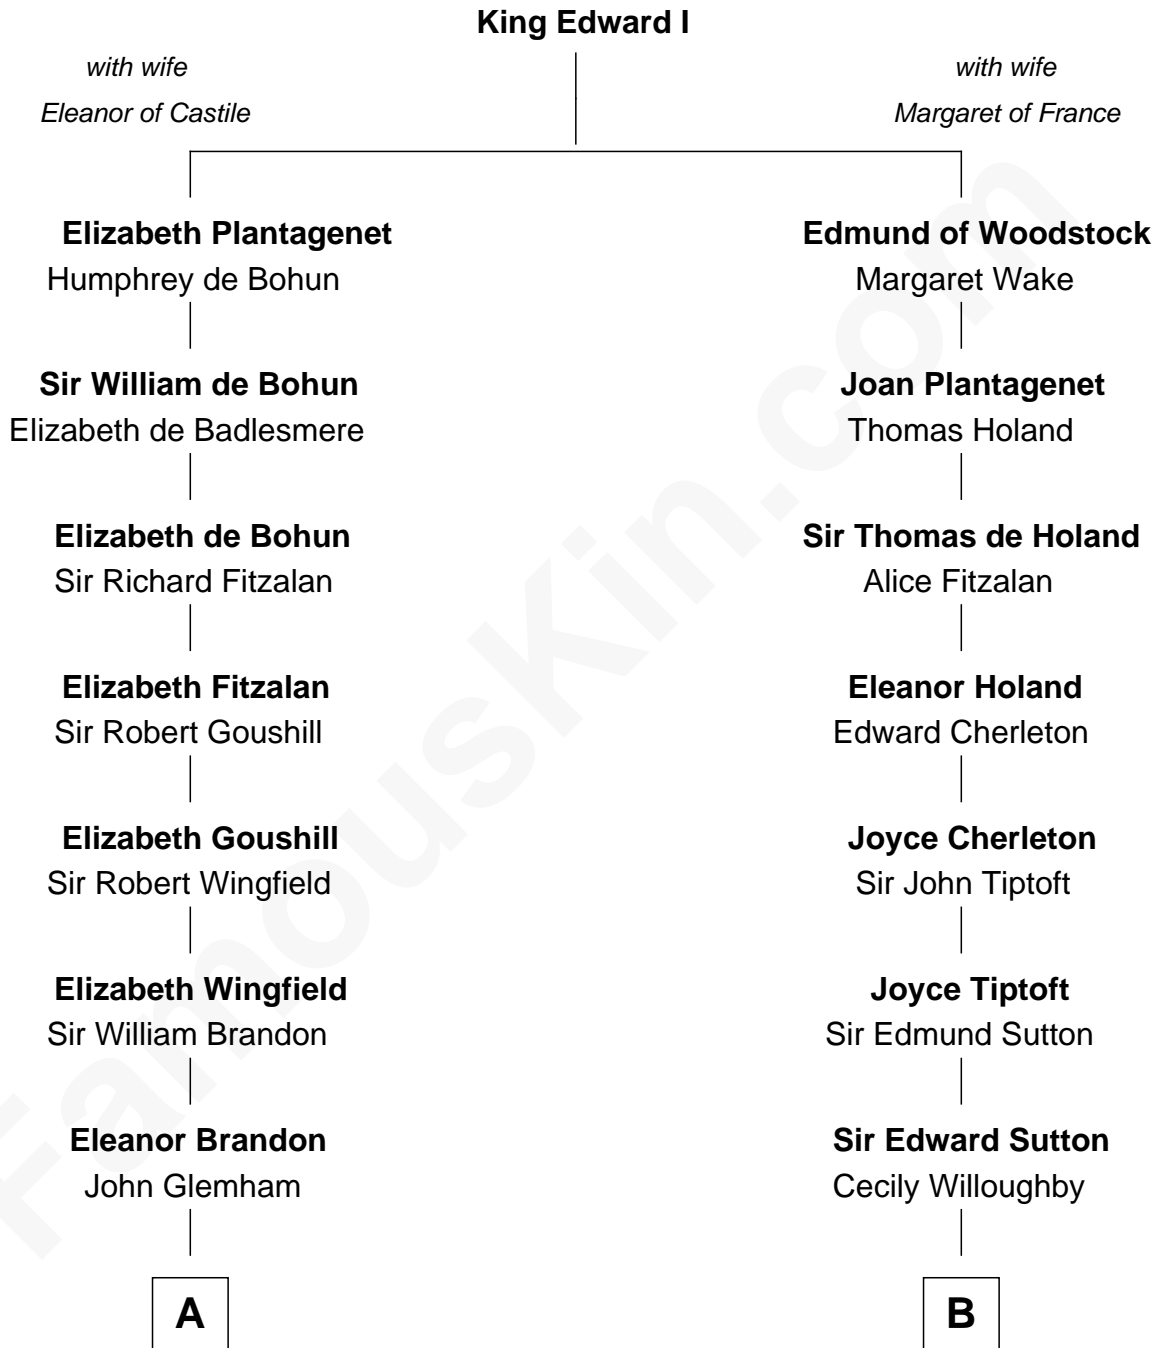

## Relationship Chart of

### Colonel Robert Gould Shaw

*U.S. Civil War leader of film "Glory" fame*

C

Francis George Shaw

Sarah Blake Sturgis

Colonel Robert Gould Shaw

*Main character in film "Glory"*

FamousKin.com