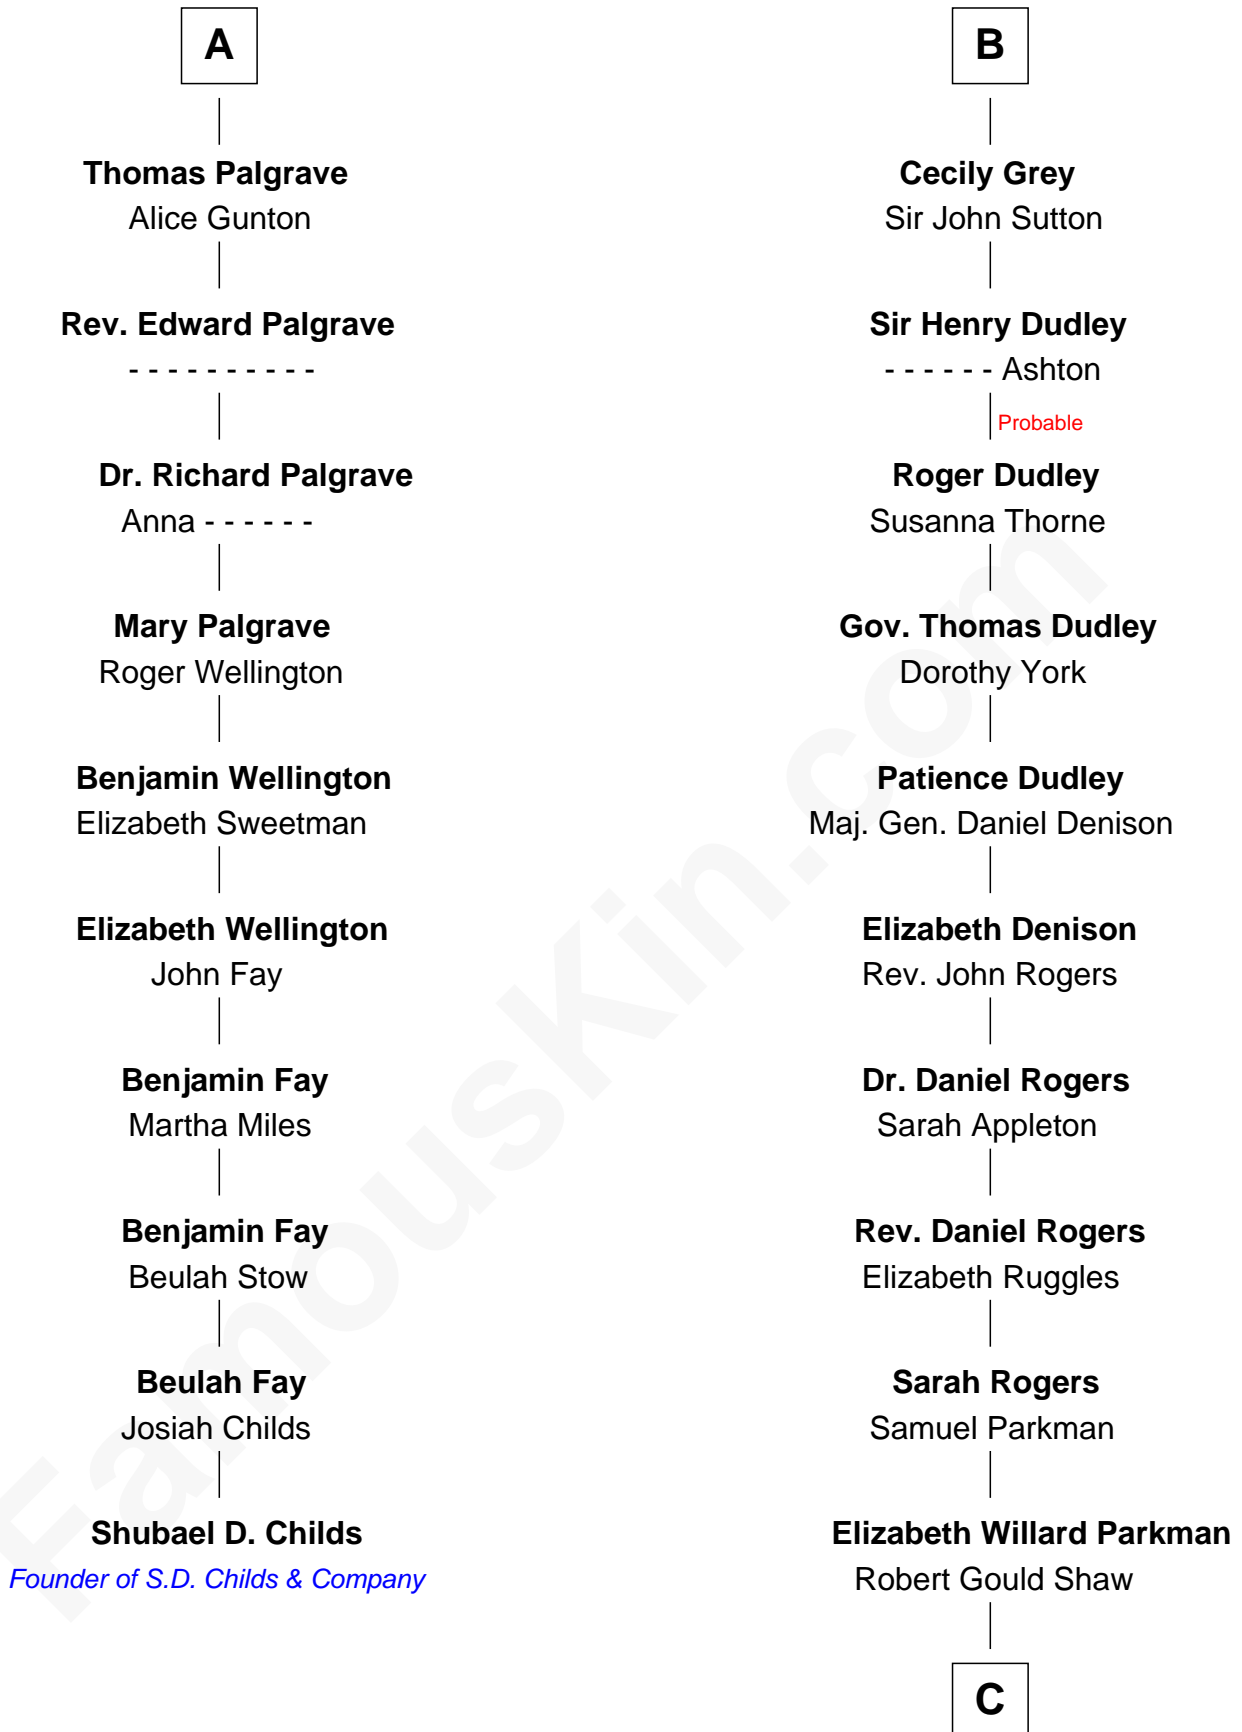

FamousKin.com

Relationship Chart of

Shubael D. Childs

Founder of S.D. Childs & Company

16th cousin 2 times removed of

Colonel Robert Gould Shaw

U.S. Civil War leader of film "Glory" fame

C

Francis George Shaw

Sarah Blake Sturgis

Colonel Robert Gould Shaw

Main character in film "Glory"

FamousKin.com