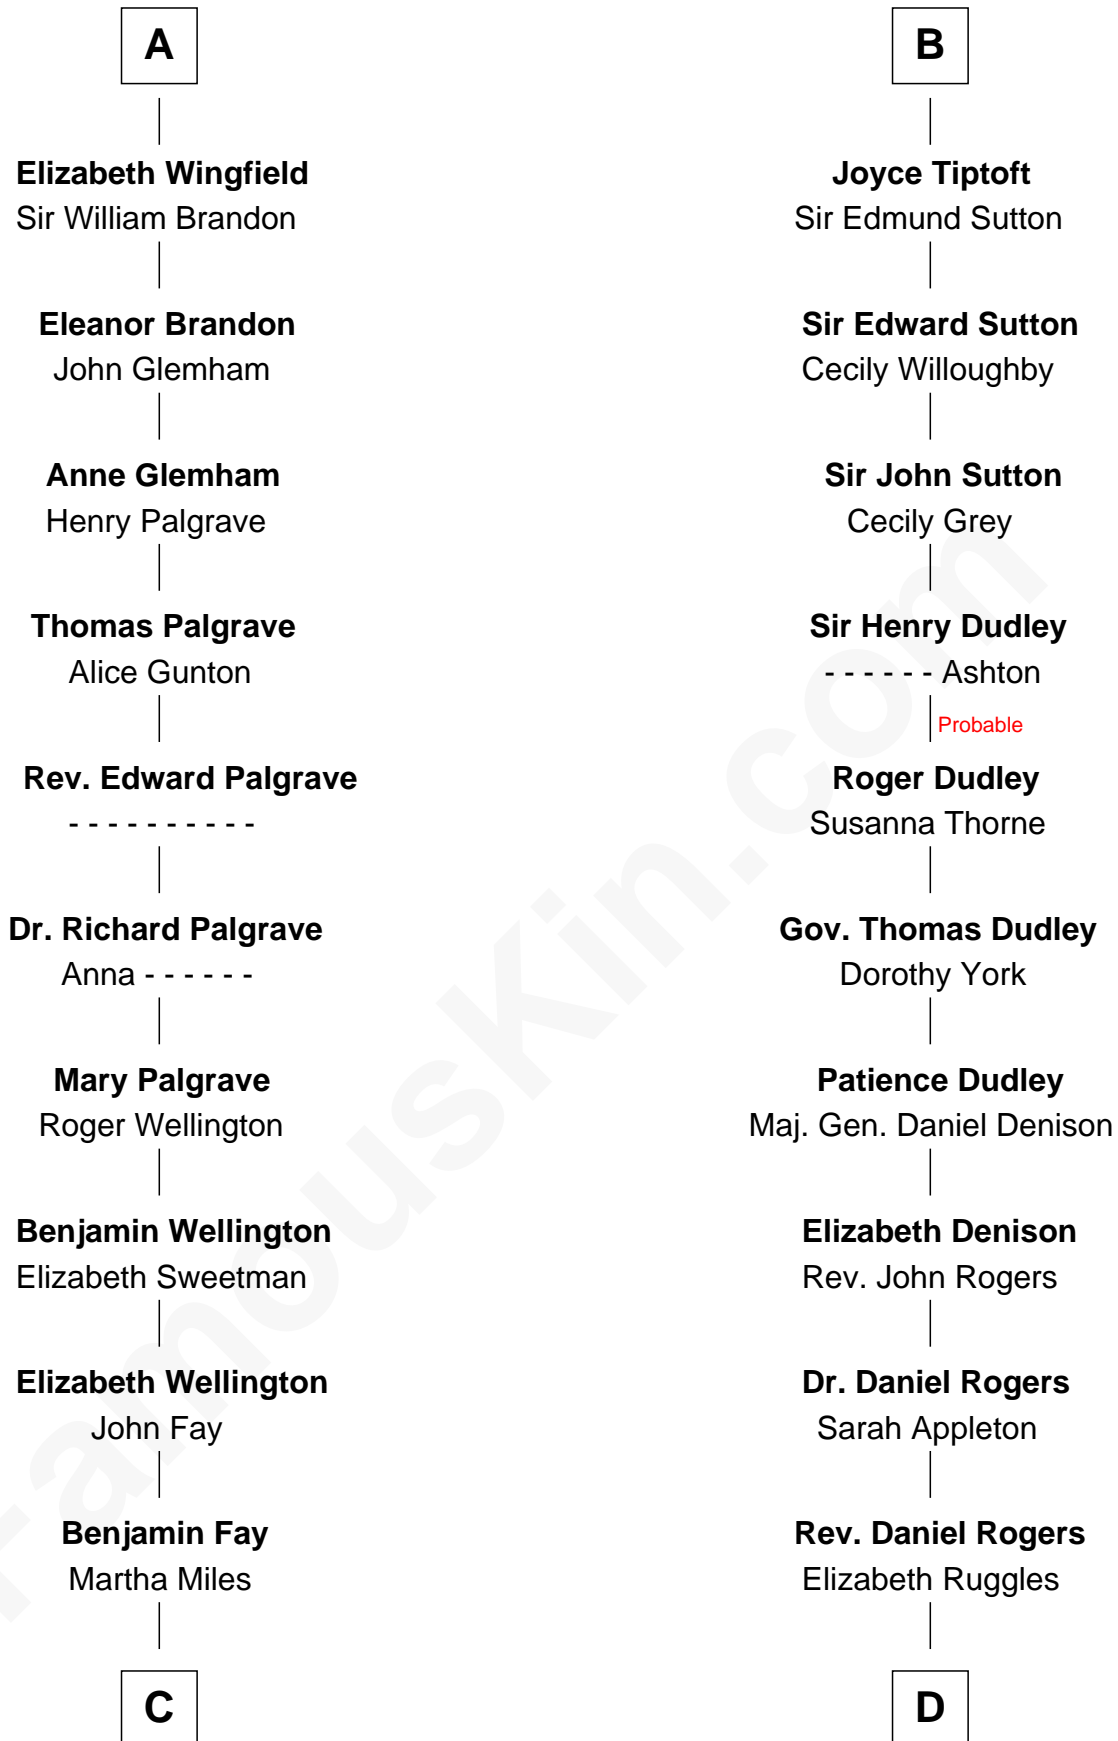

FamousKin.com

Relationship Chart of

Shubael D. Childs

Founder of S.D. Childs & Company

19th cousin 1 time removed of

Colonel Robert Gould Shaw

U.S. Civil War leader of film "Glory" fame

C

Benjamin Fay
Beulah Stow

Beulah Fay
Josiah Childs

Shubael D. Childs
Founder of S.D. Childs & Company

D

Sarah Rogers
Samuel Parkman

Elizabeth Willard Parkman
Robert Gould Shaw

Francis George Shaw
Sarah Blake Sturgis

Colonel Robert Gould Shaw
Main character in film "Glory"

FamousKin.com