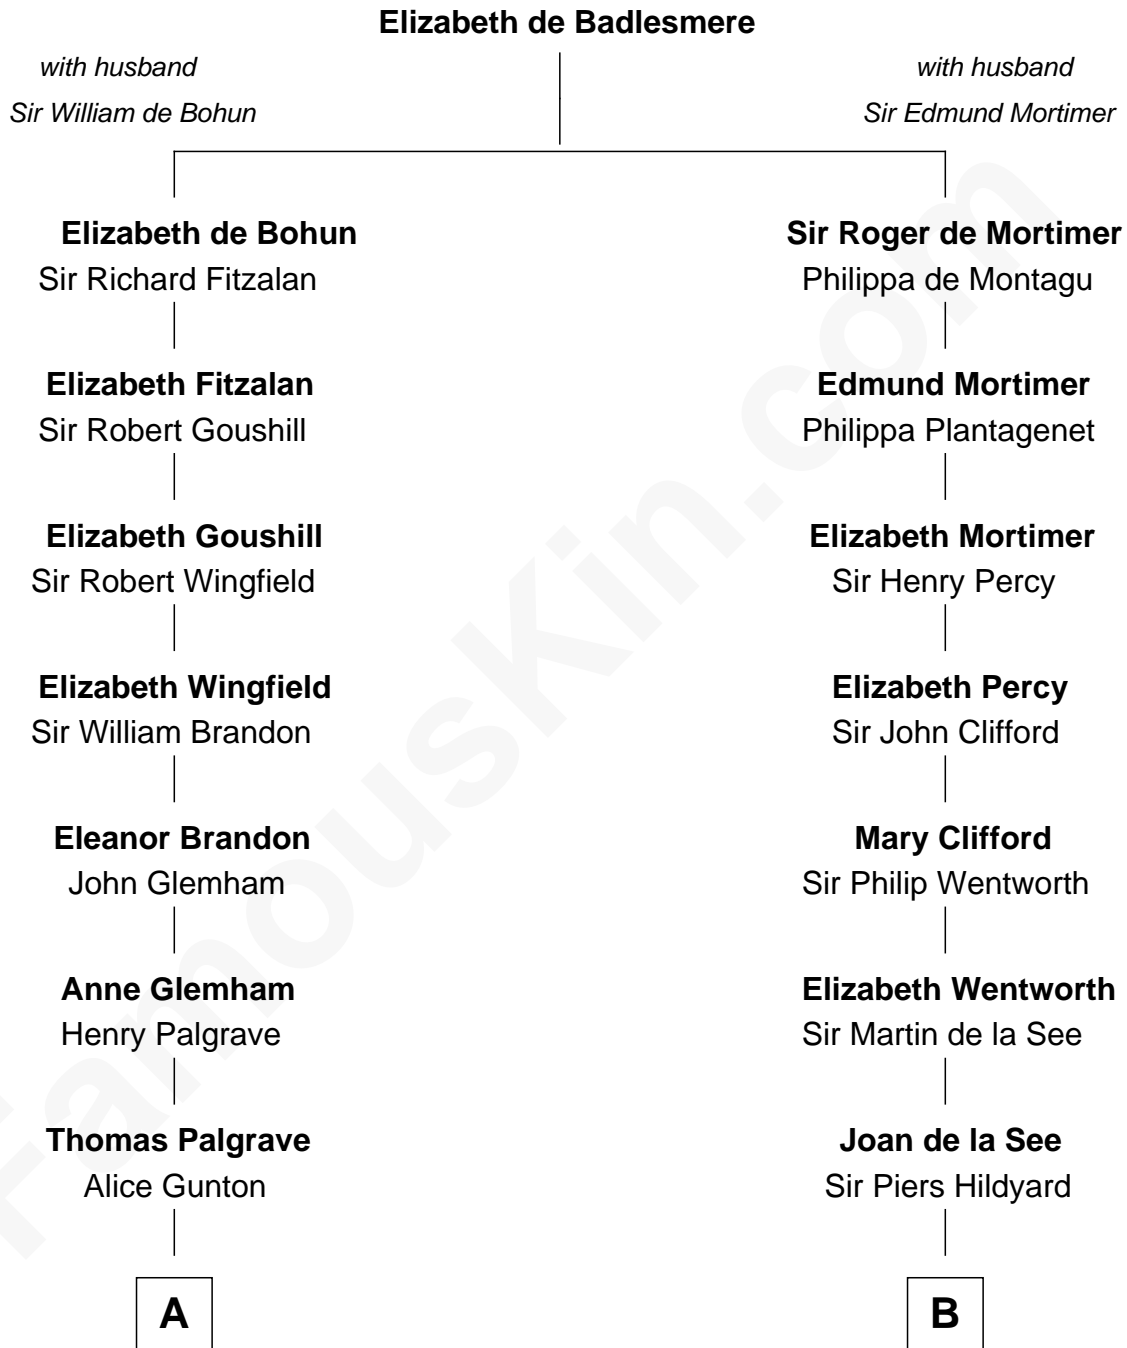

FamousKin.com

Relationship Chart of

Shubael D. Childs

Founder of S.D. Childs & Company

15th cousin 5 times removed of

Roy Rogers

Cowboy movie actor and singer

C

Jacintha Kibbe
William Womack

Archer Womack
Patricia Adeline Hatchett

Mattie M. Womack
Andrew E. Slye

Roy Rogers
Cowboy movie actor and singer