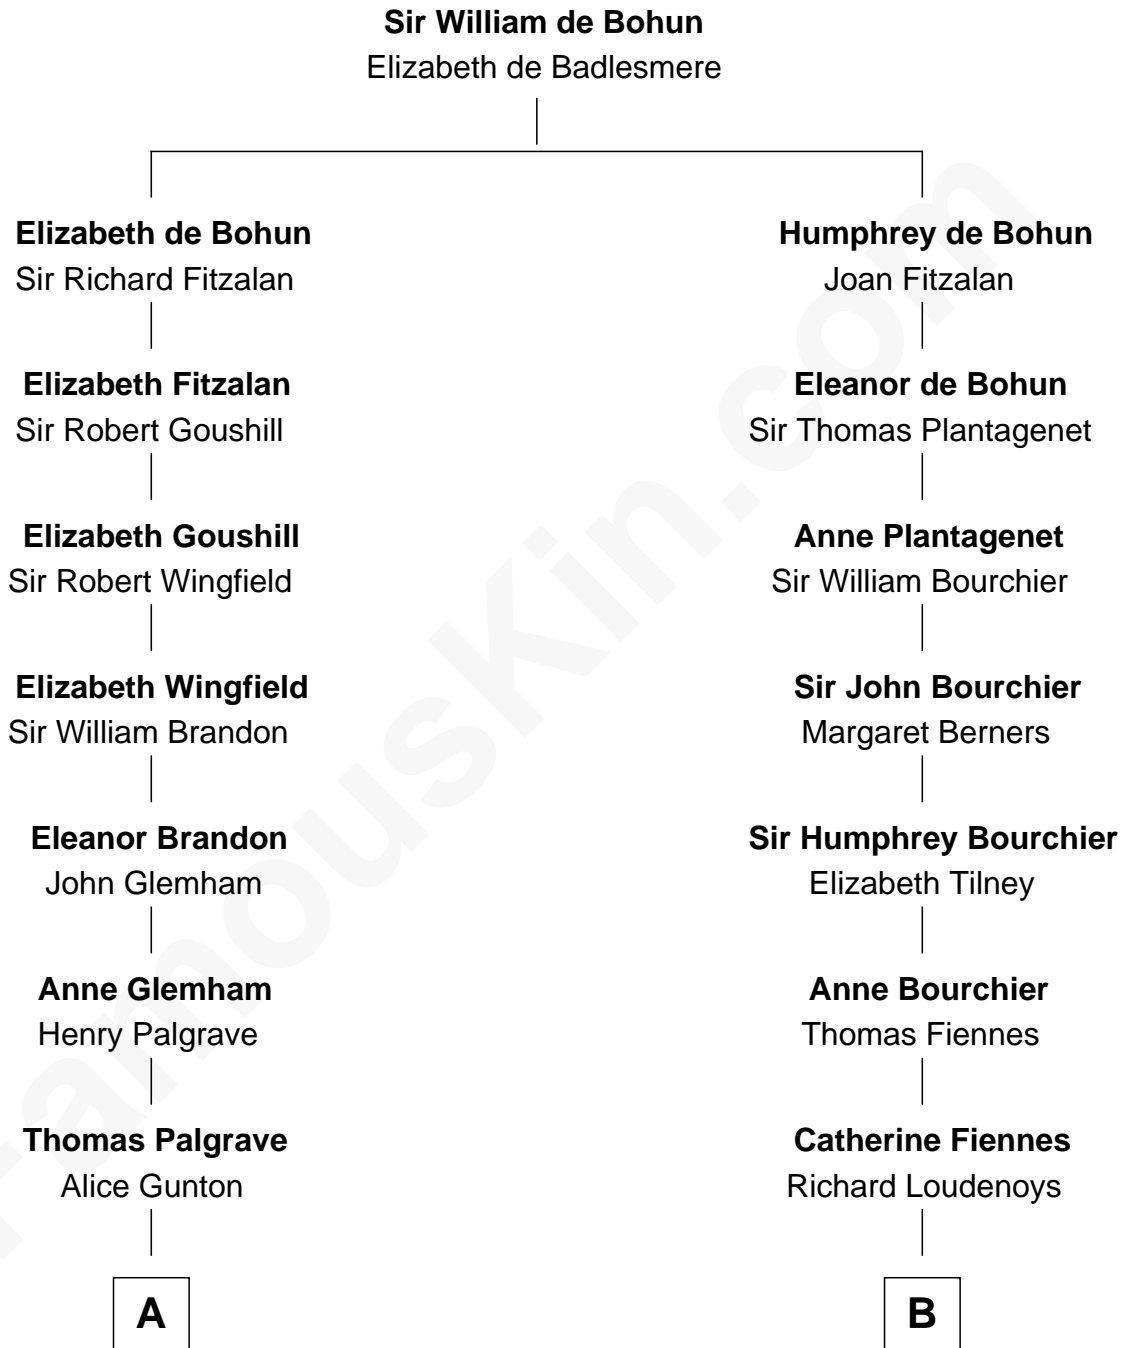

FamousKin.com

Relationship Chart of

Shubael D. Childs

Founder of S.D. Childs & Company

15th cousin 6 times removed of

Anne Baxter

Movie Actress

C

Rev. David Wright

Abigail Goddard

William Carey Wright

Anna Lloyd Jones

Frank Lloyd Wright

Catherine L. Tobin

Catherine Dorothy Wright

Kenneth Stuart Baxter