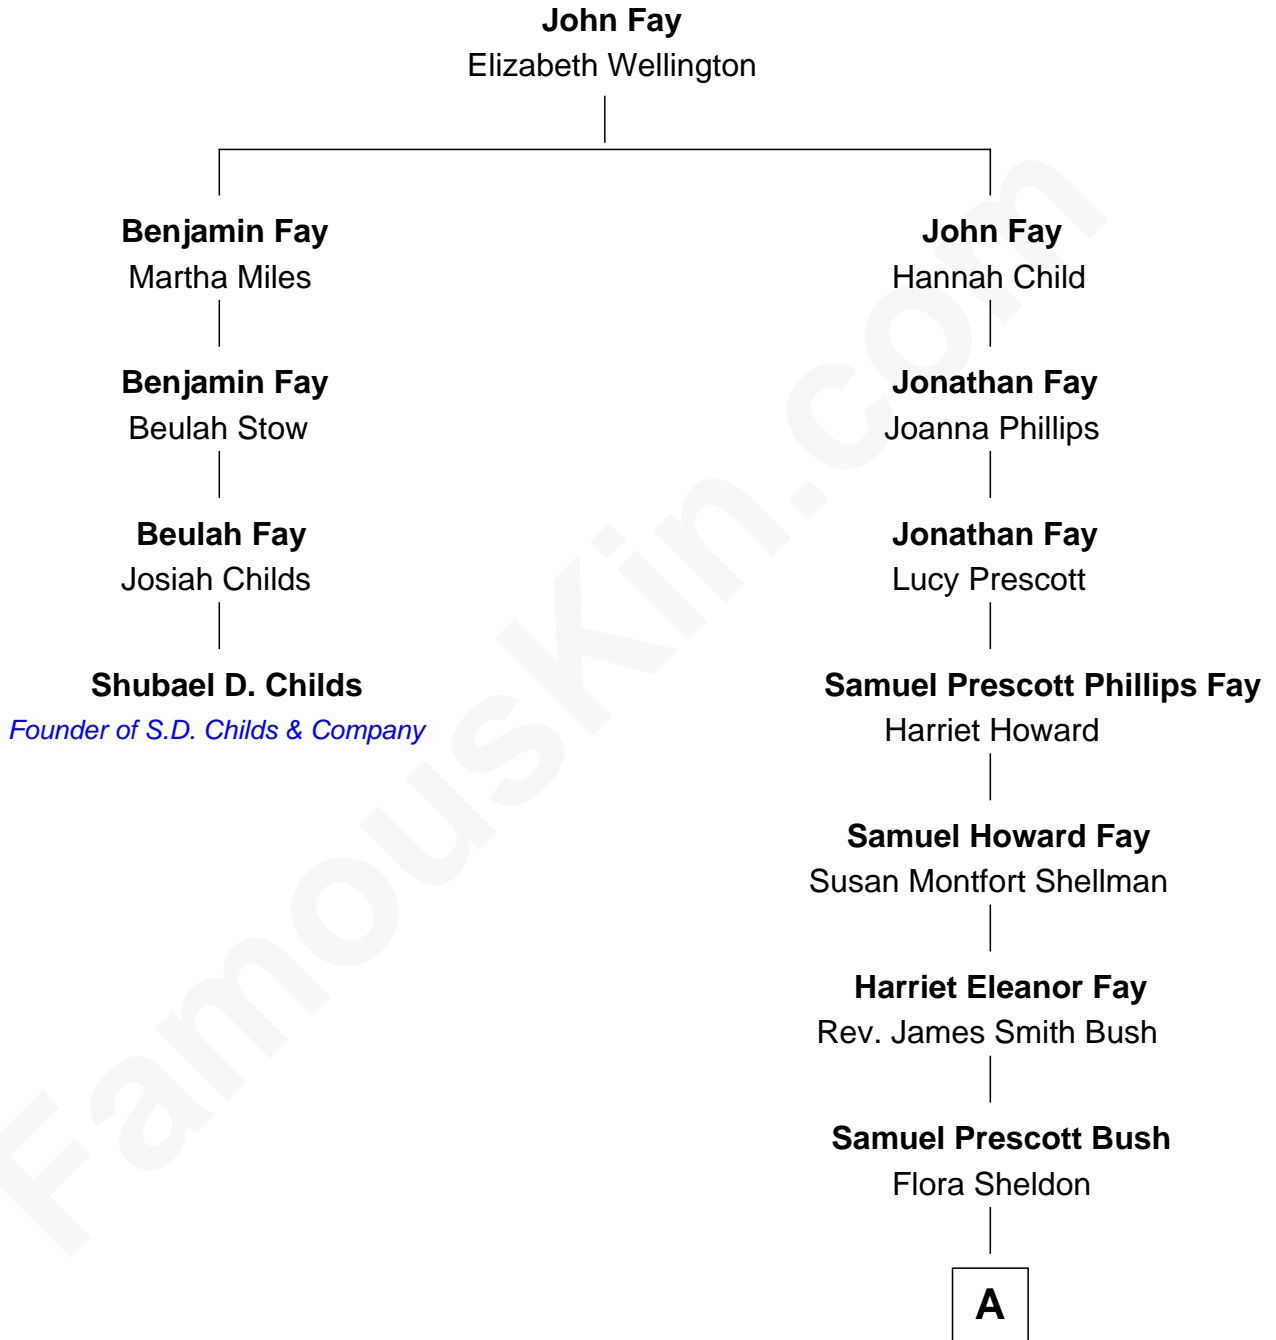

FamousKin.com
Relationship Chart of
Shubael D. Childs

Founder of S.D. Childs & Company

3rd cousin 5 times removed of

George H. W. Bush
41st U.S. President

A

Prescott Sheldon Bush

Dorothy Wear Walker

George H. W. Bush

41st U.S. President

FamousKin.com