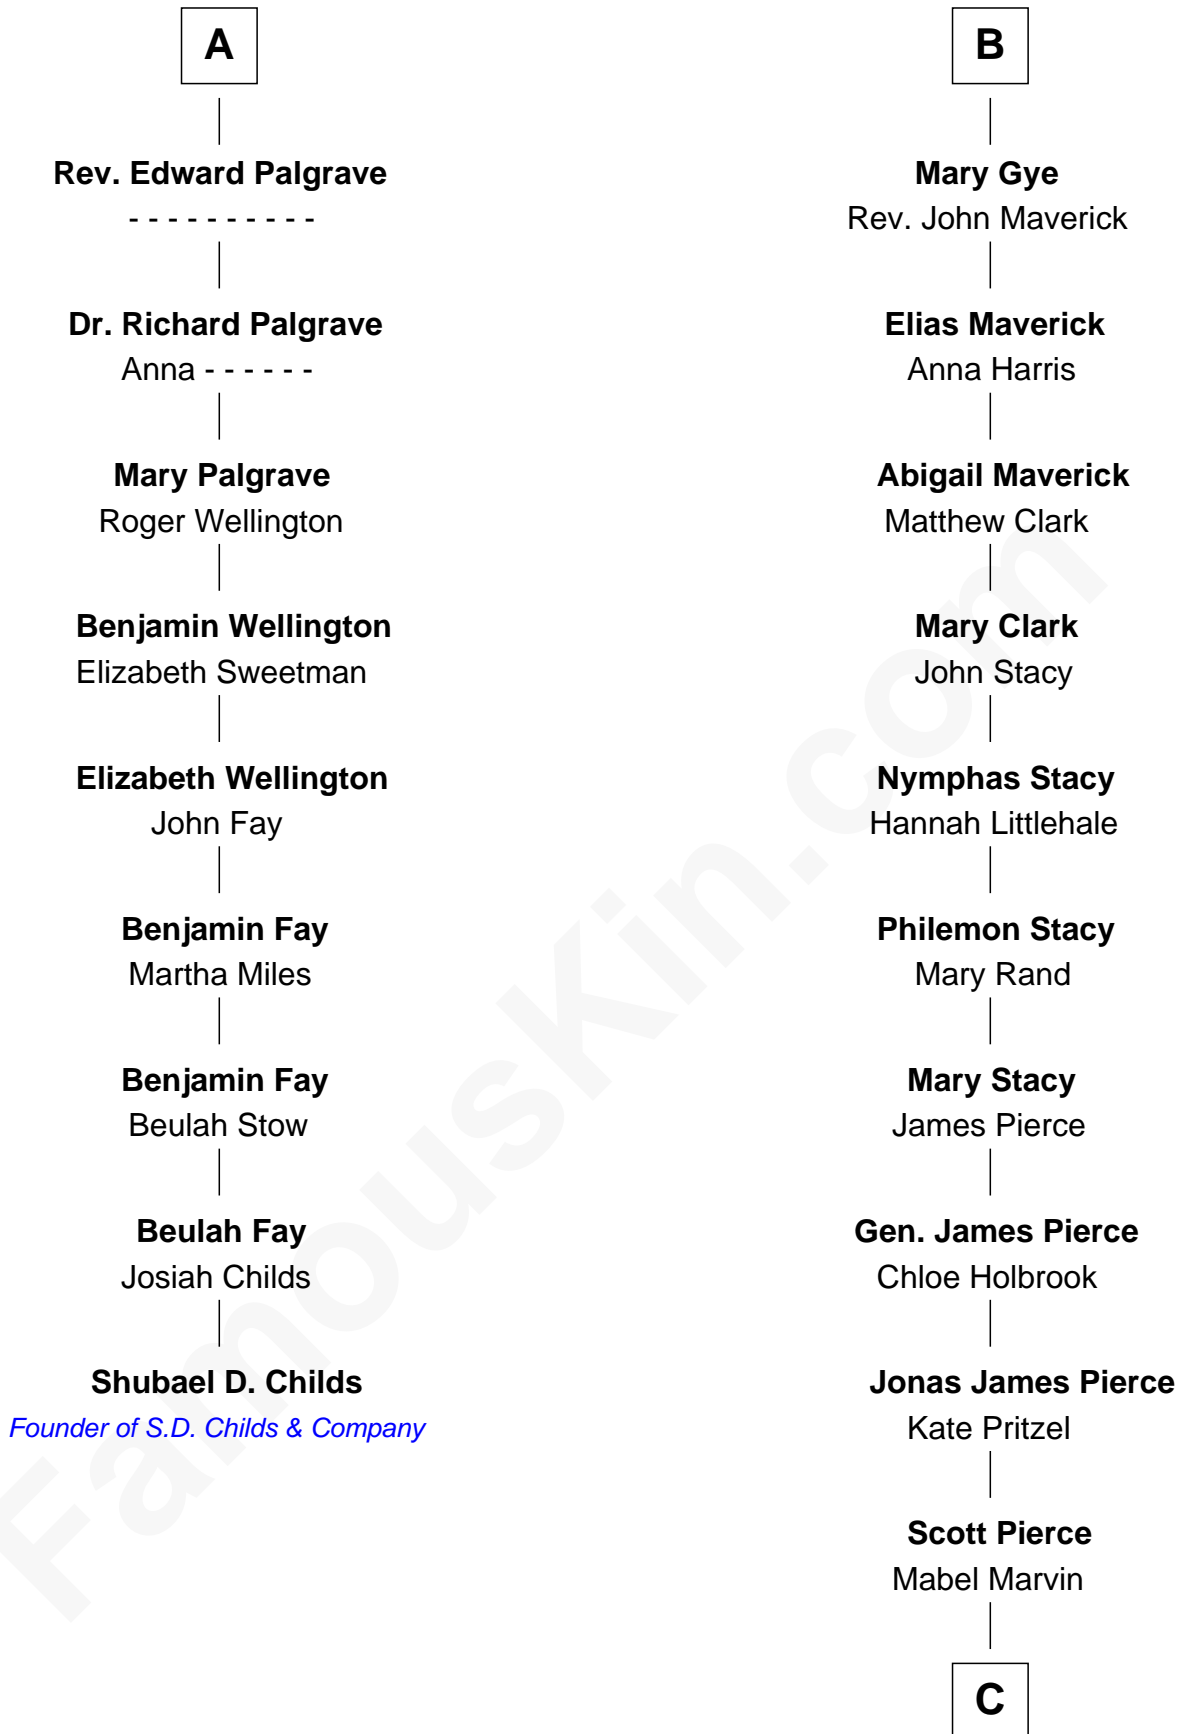

FamousKin.com

Relationship Chart of

Shubael D. Childs

Founder of S.D. Childs & Company

15th cousin 3 times removed of

Barbara (Pierce) Bush

First Lady of President George H.W. Bush

C

Marvin Pierce
Pauline Robinson

Barbara (Pierce) Bush
First Lady of George H.W. Bush

FamousKin.com