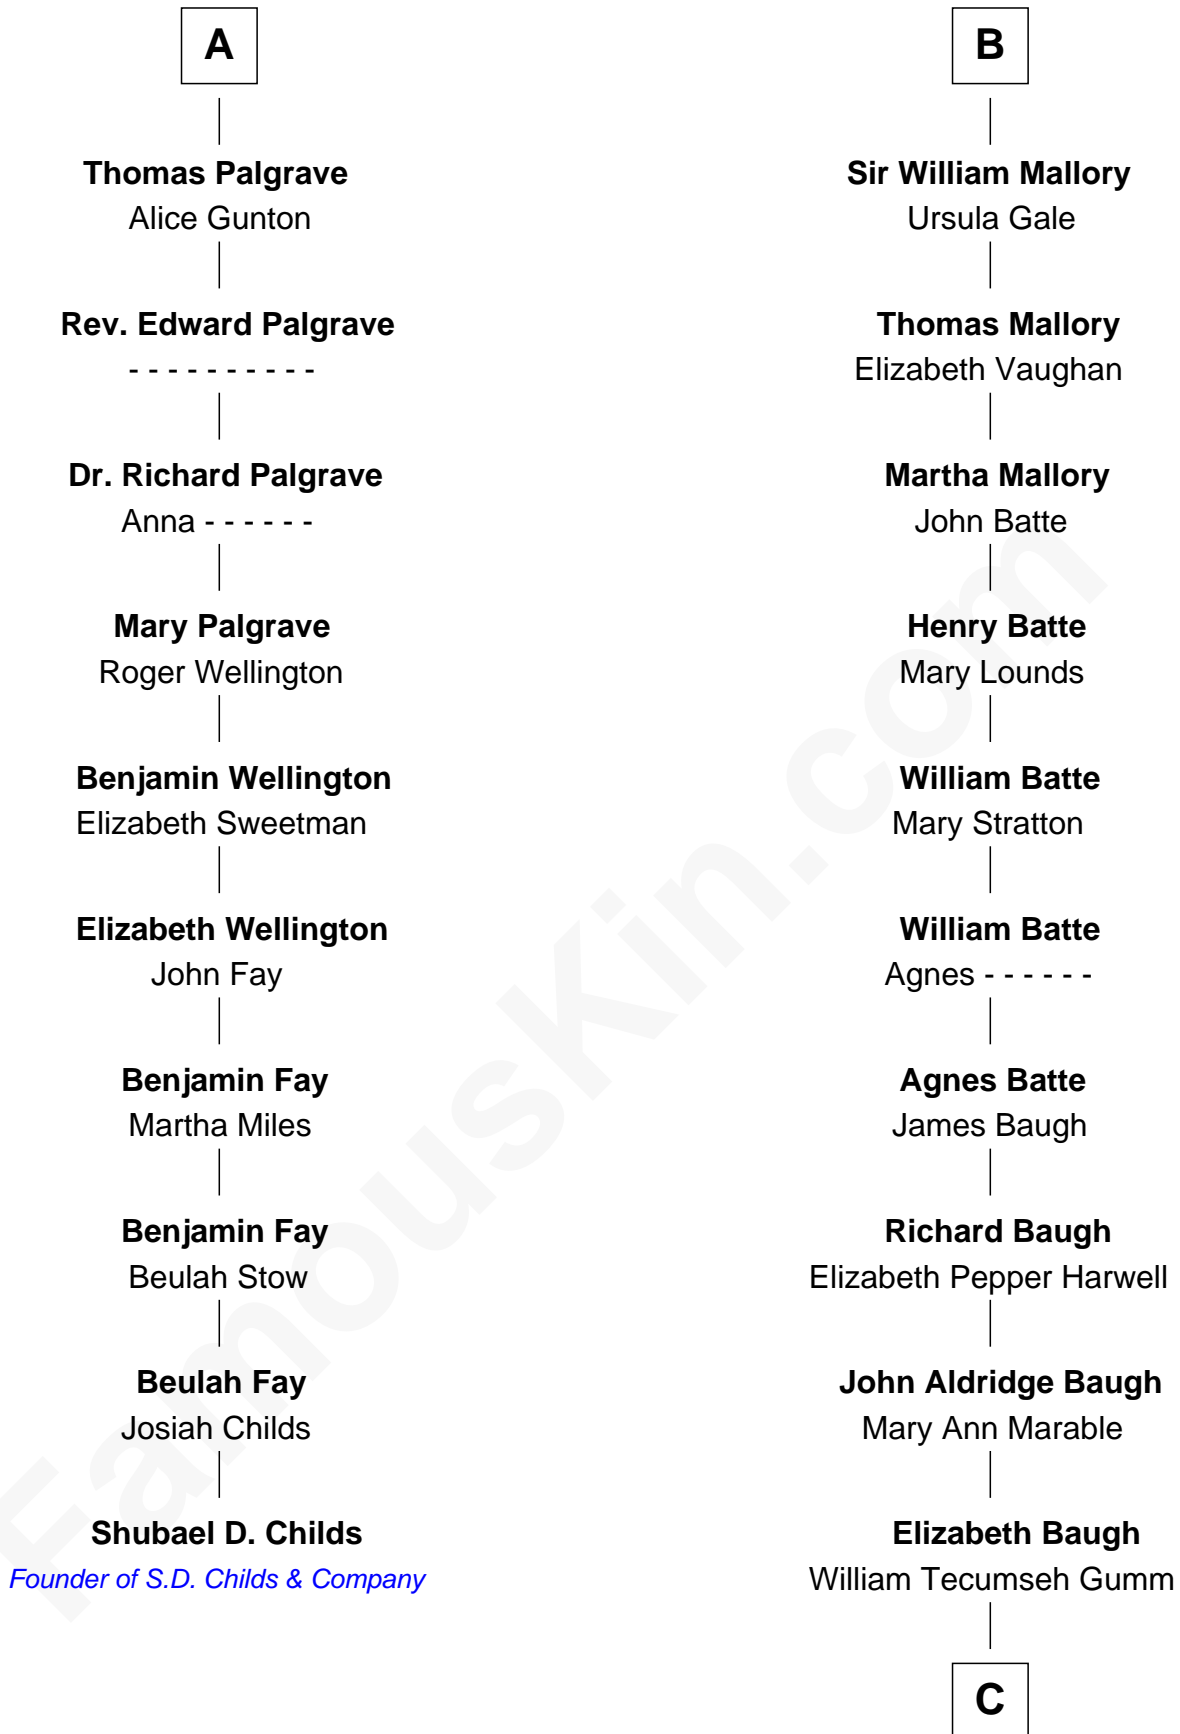

FamousKin.com

Relationship Chart of

Shubael D. Childs

Founder of S.D. Childs & Company

16th cousin 2 times removed of

Judy Garland

Singer and Movie Actress

Edmund Fitzalan

Alice de Warenne

Richard Fitzalan
Eleanor Plantagenet

Sir Richard Fitzalan
Elizabeth de Bohun

Elizabeth Fitzalan
Sir Robert Goushill

Elizabeth Goushill
Sir Robert Wingfield

Elizabeth Wingfield
Sir William Brandon

Eleanor Brandon
John Glemham

Anne Glemham
Henry Palgrave

A

Aline Fitzalan

Sir Roger le Strange

Lucy le Strange
Sir William Willoughby

Margery Willoughby
Sir William FitzHugh

Lora FitzHugh
Sir John Constable

Joan Constable
Sir William Mallory

Sir John Mallory
Margaret Thwaites

Sir William Mallory
Jane Norton

B

C

Francis Avent Gumm

Ethel Marian Milne

Judy Garland