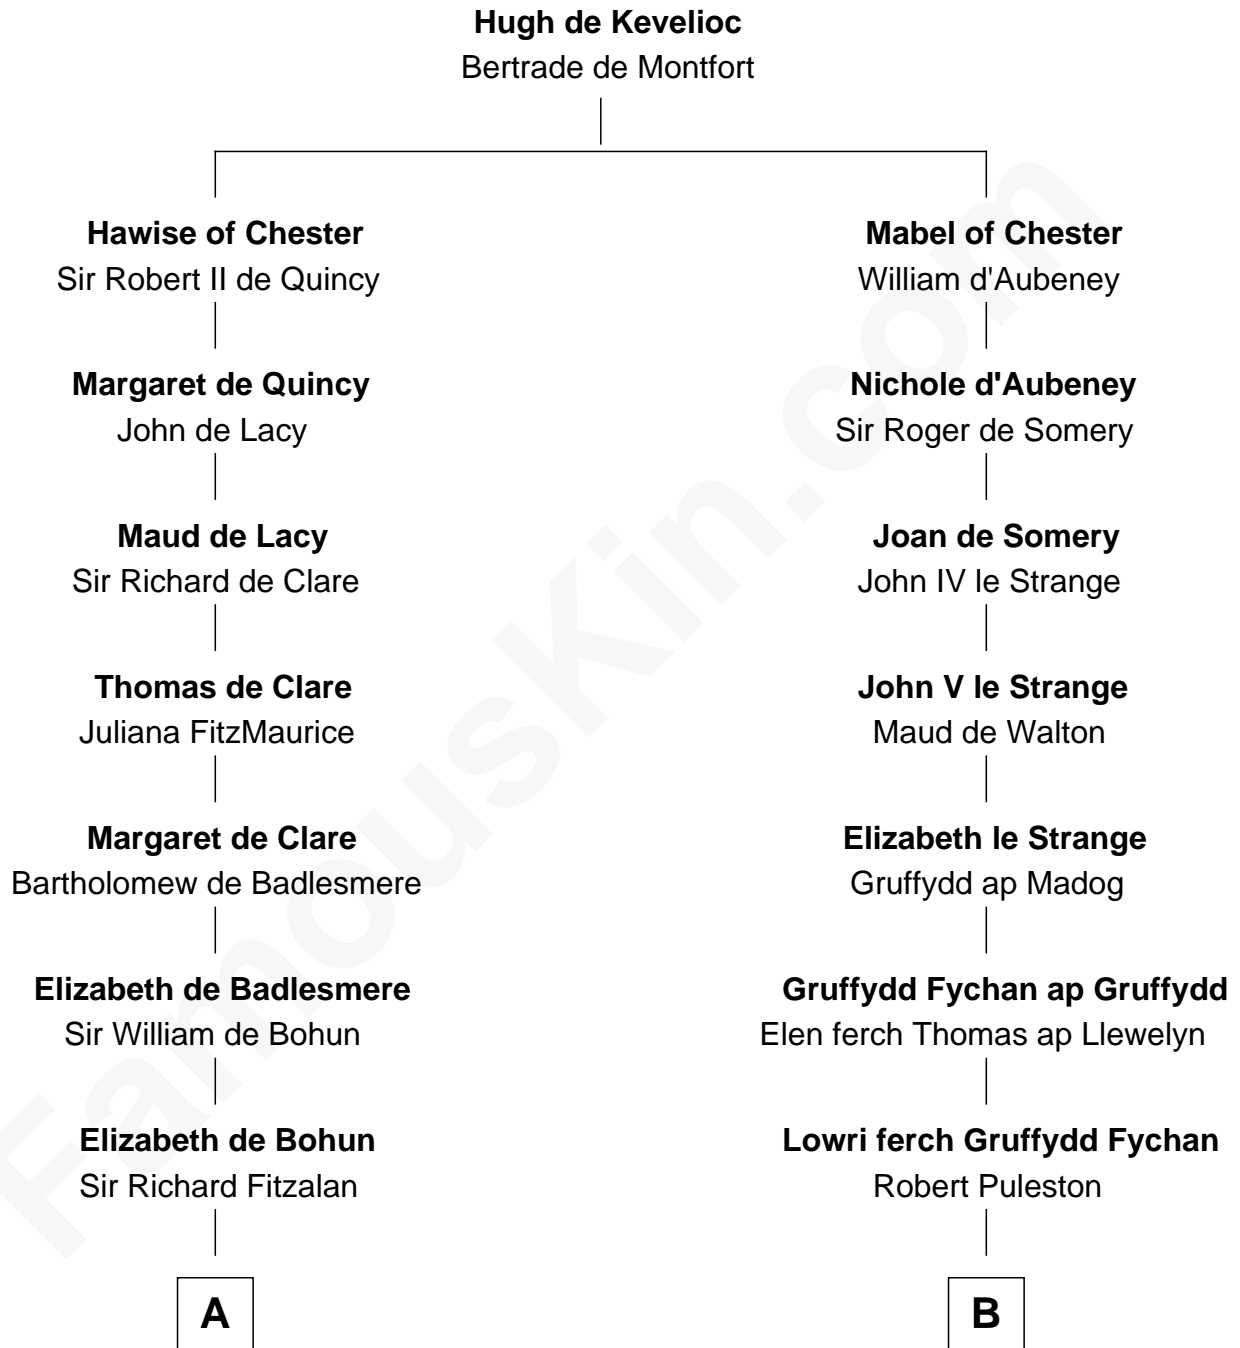

FamousKin.com

Relationship Chart of

Shubael D. Childs

Founder of S.D. Childs & Company

20th cousin 1 time removed of

Eliphalet Remington

Founder of Remington Arms Company

C

Elizabeth Wellington

John Fay

Benjamin Fay

Martha Miles

Benjamin Fay

Beulah Stow

Beulah Fay

Josiah Childs