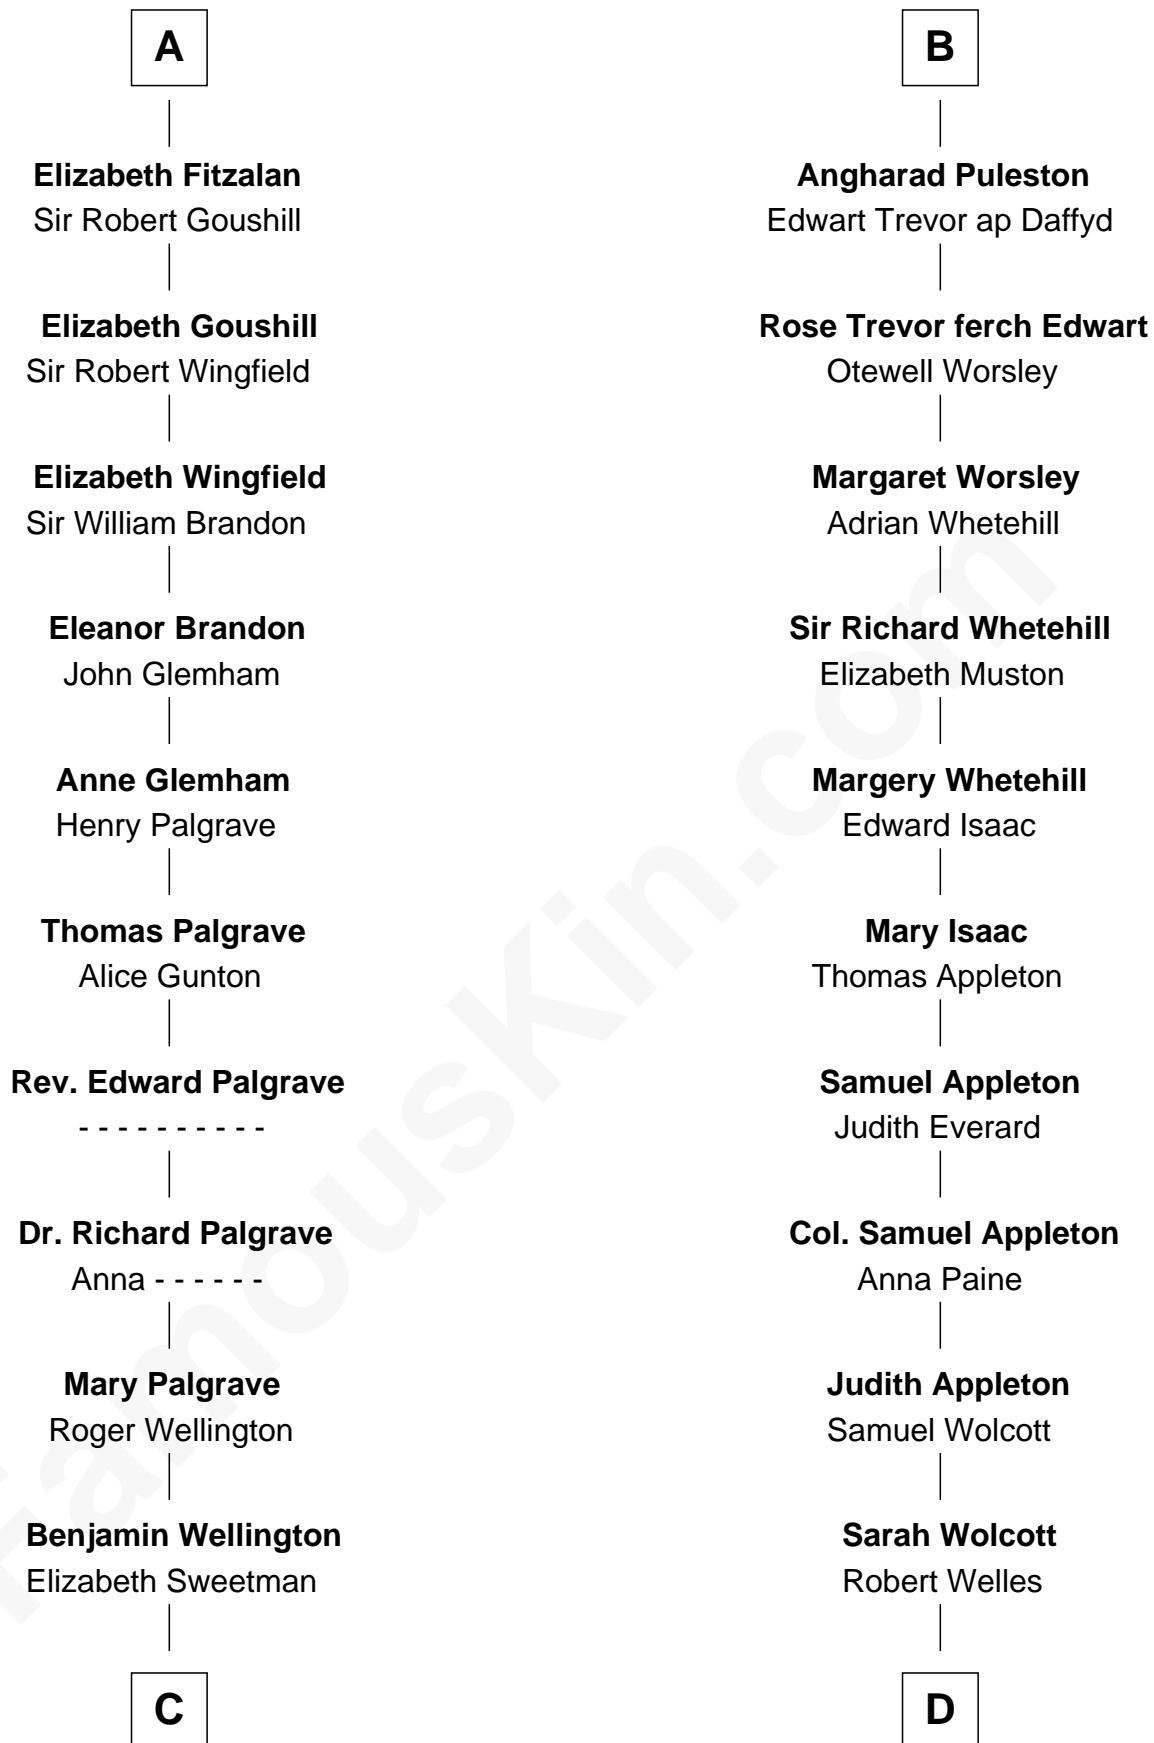

FamousKin.com

Relationship Chart of

Shubael D. Childs

Founder of S.D. Childs & Company

20th cousin 1 time removed of

Eliphalet Remington

Founder of Remington Arms Company

C

Elizabeth Wellington

John Fay

Benjamin Fay

Martha Miles

Benjamin Fay

Beulah Stow

Beulah Fay

Josiah Childs