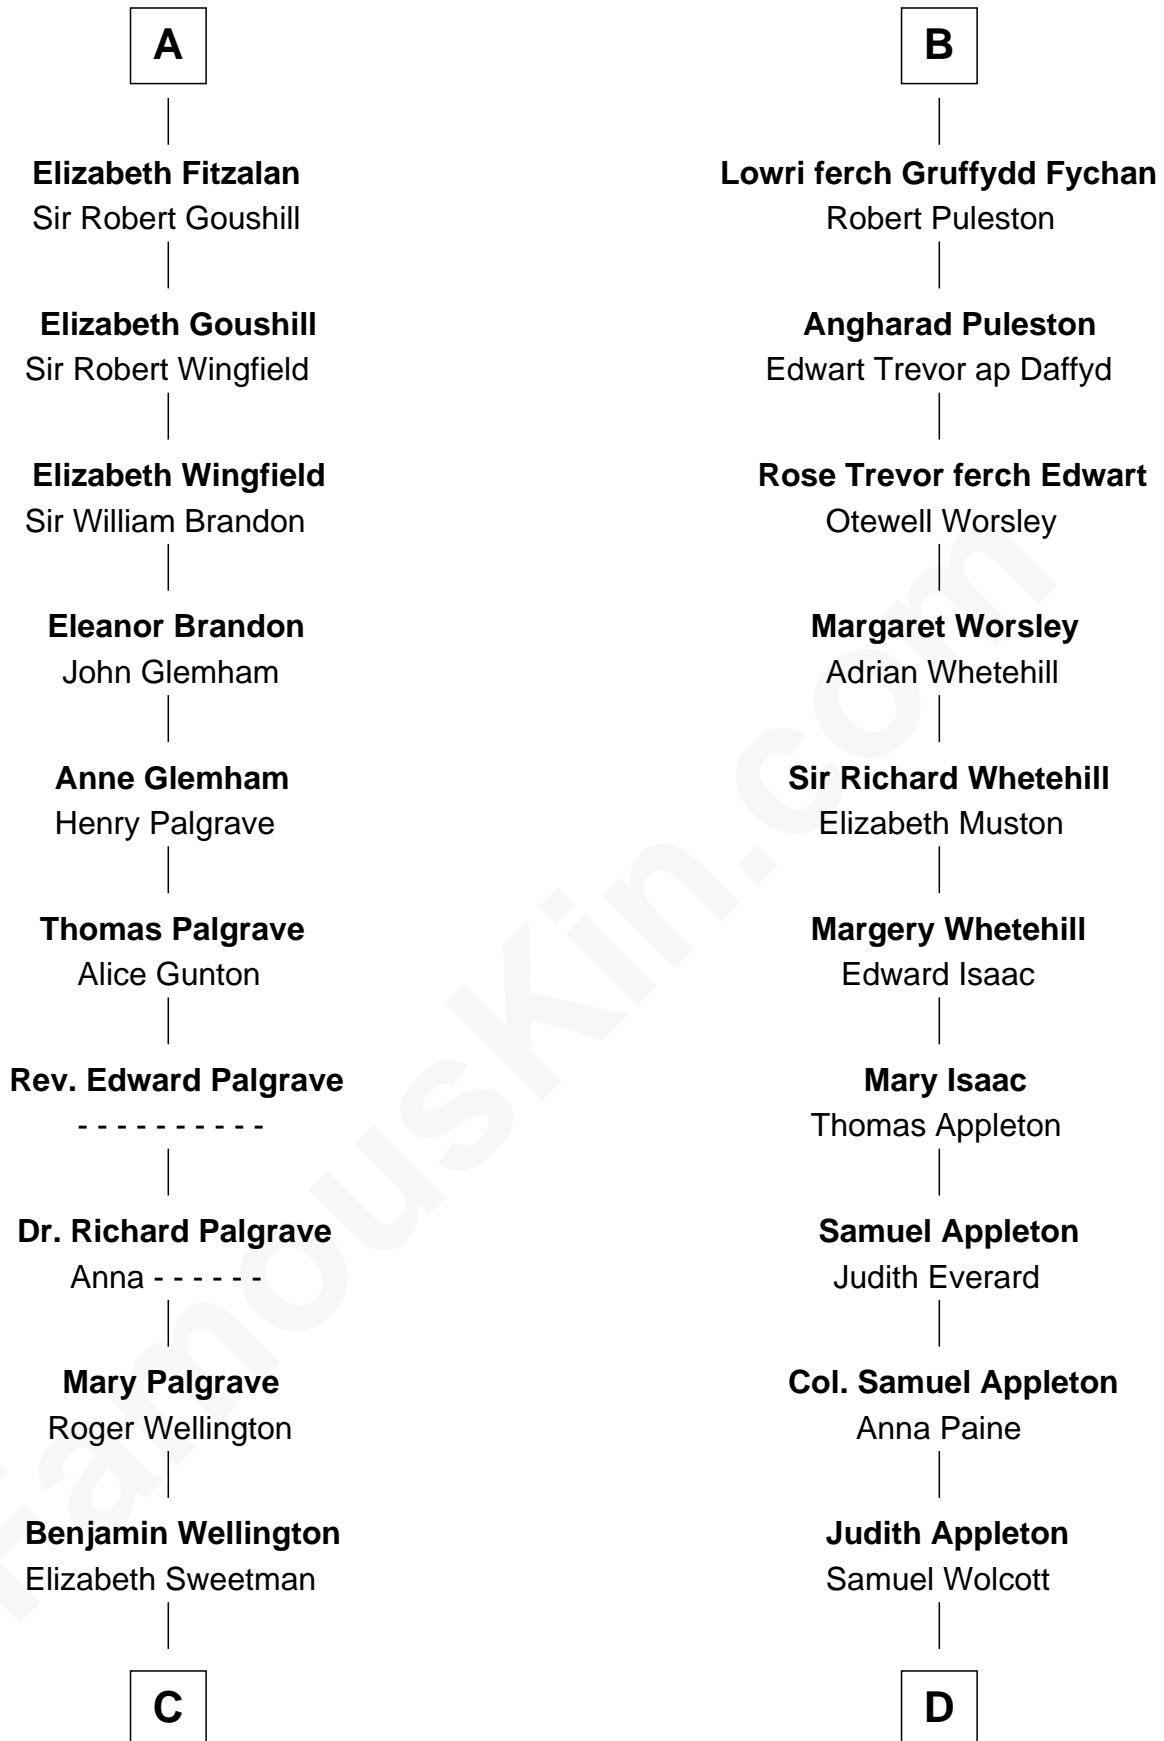

## Relationship Chart of

### Shubael D. Childs

*Founder of S.D. Childs & Company*

21st cousin of

### Eliphalet Remington

*Founder of Remington Arms Company*

**John FitzGilbert**  
Sybilla of Salisbury

**C**

**Elizabeth Wellington**

John Fay

**Benjamin Fay**

Martha Miles