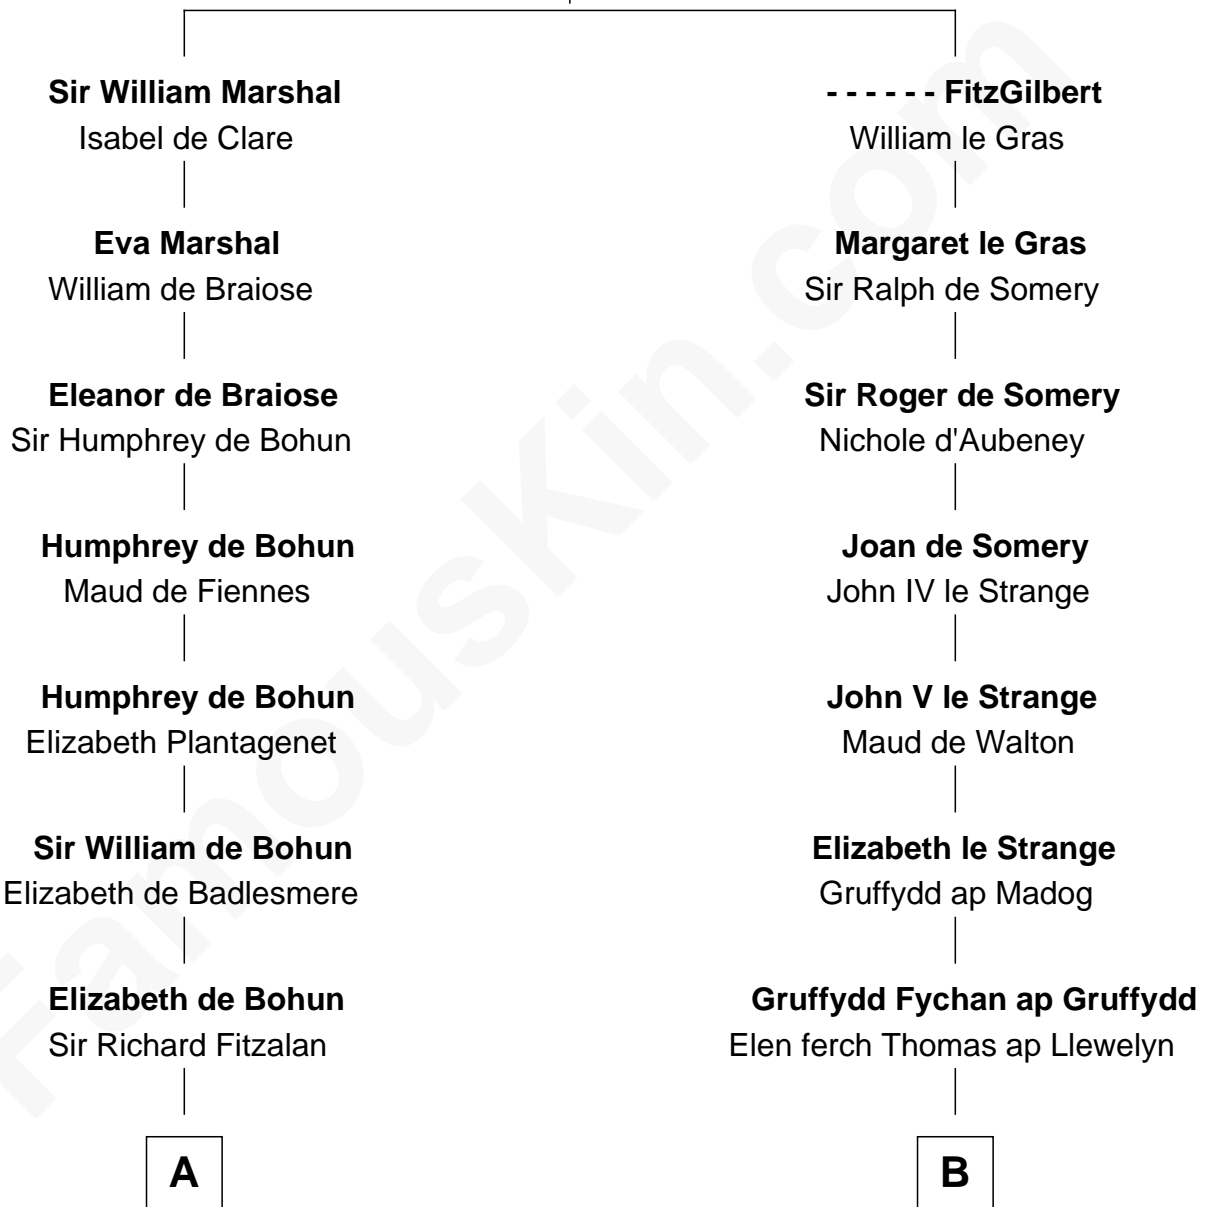

## Relationship Chart of

### Shubael D. Childs

*Founder of S.D. Childs & Company*

21st cousin of

### Eliphalet Remington

*Founder of Remington Arms Company*

**John FitzGilbert**  
Sybilla of Salisbury

**C**

**Elizabeth Wellington**

John Fay

**Benjamin Fay**

Martha Miles