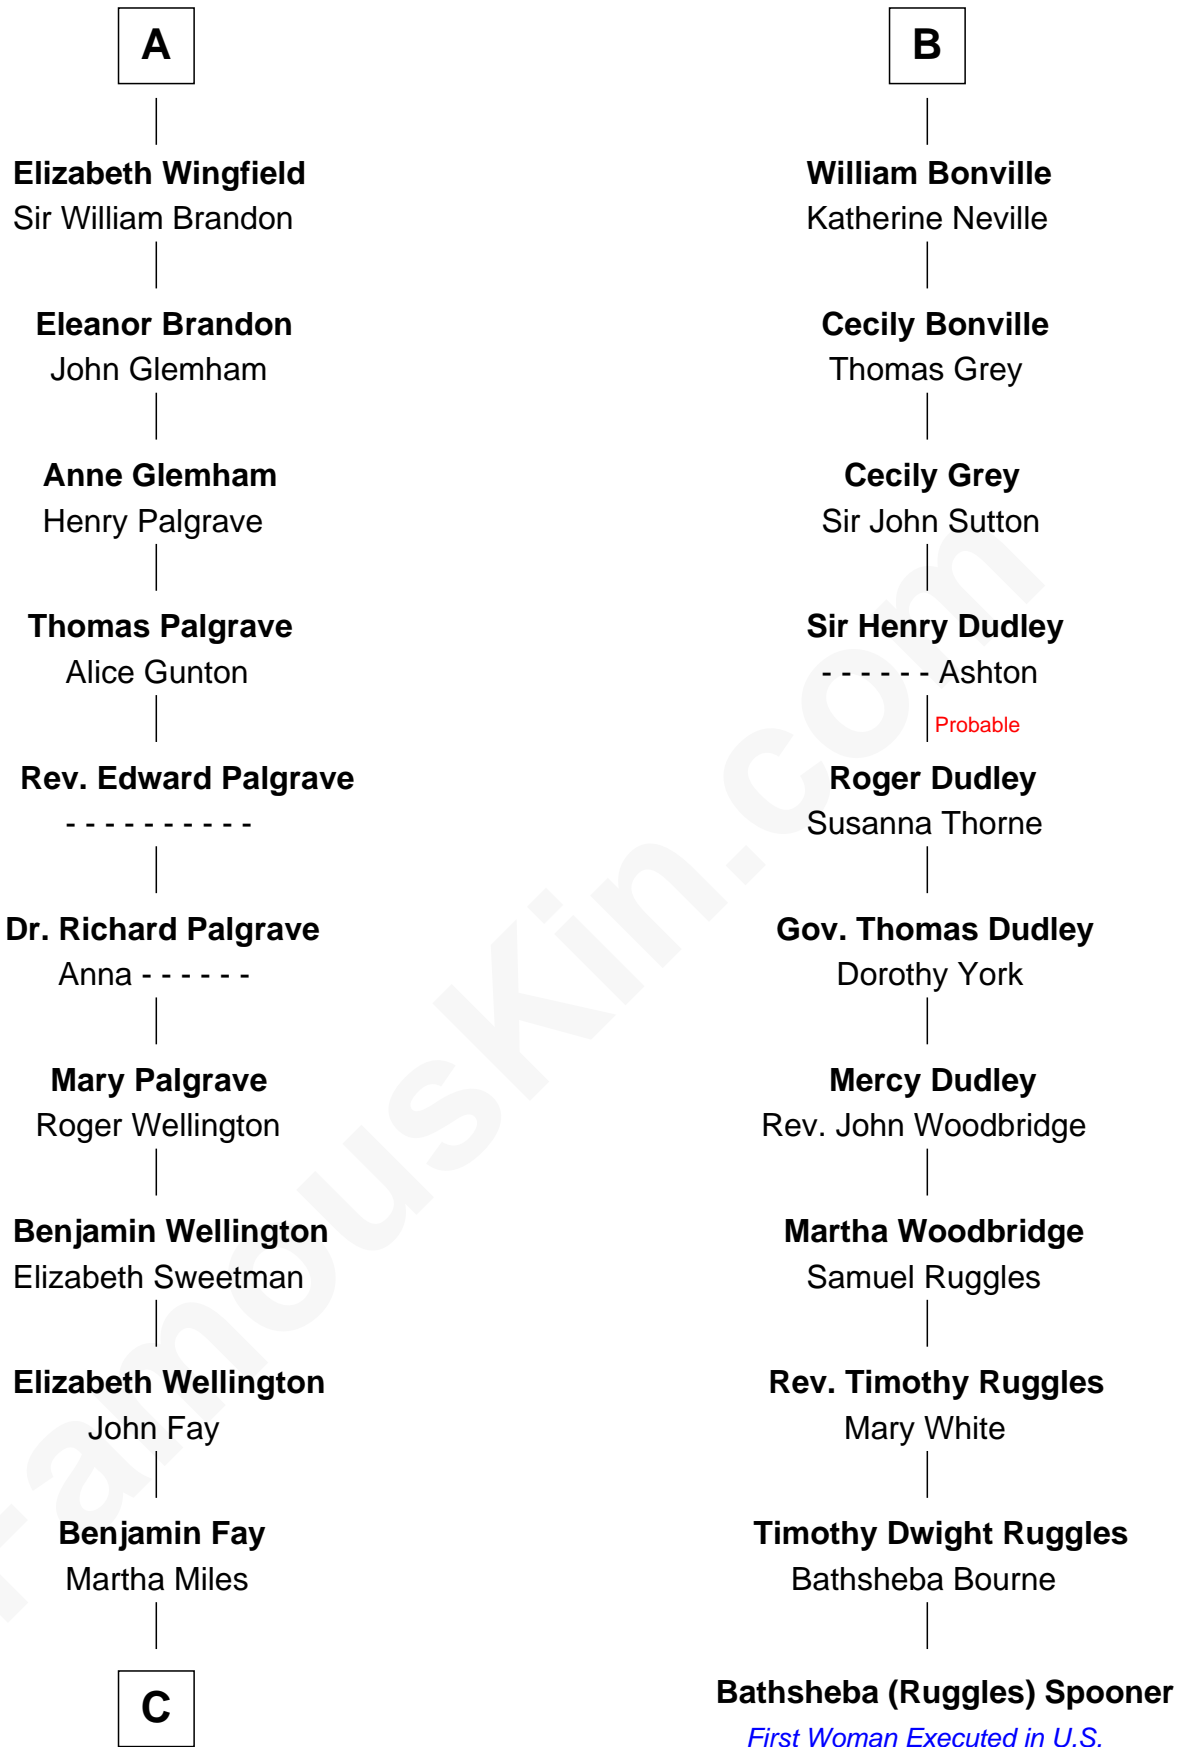

FamousKin.com

Relationship Chart of

Shubael D. Childs

Founder of S.D. Childs & Company

17th cousin 2 times removed of

Bathsheba (Ruggles) Spooner

First woman executed for murder in U.S. by non-British government

Sir William de Bohun

Elizabeth de Badlesmere

Elizabeth de Bohun

Sir Richard Fitzalan

Elizabeth Fitzalan

Sir Robert Goushill

Elizabeth Goushill

Sir Robert Wingfield

A

Eleanor de Bohun

Sir John de Verdun

Maud de Verdun

Sir John de Grey

Sir Roger de Grey

Elizabeth de Hastings

Sir Reynold de Grey

Eleanor le Strange

Sir Reynold Grey

Margaret de Ros

Margaret Grey

Sir William Bonville

William Bonville

Elizabeth Harington

B