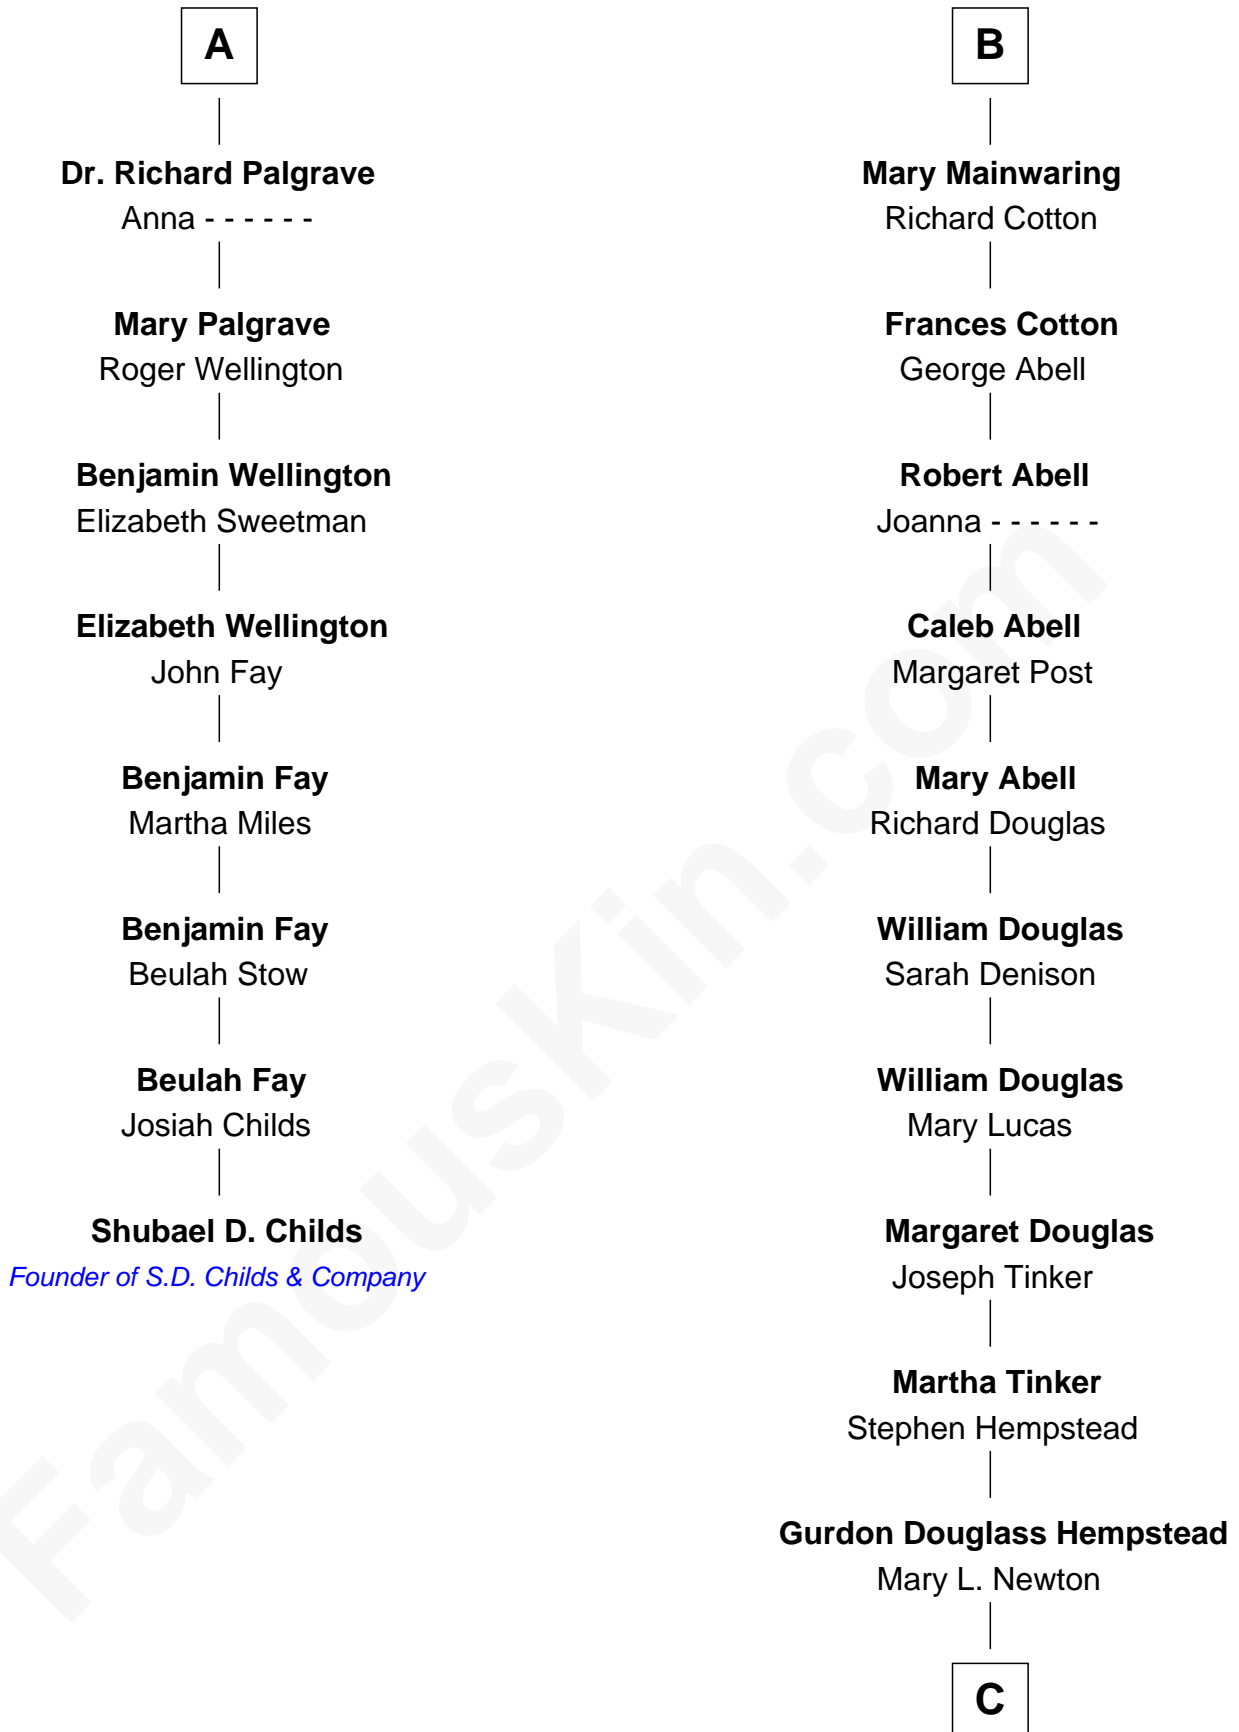

FamousKin.com

Relationship Chart of

Shubael D. Childs

Founder of S.D. Childs & Company

14th cousin 7 times removed of

Richard Gere

Movie Actor

Sir Richard Fitzalan

Elizabeth de Bohun

C

Julia Anne Hempstead

Elisha Thomas Tiffany

Nelson Leroy Tiffany

Evaline Harriet Williams

William Stanton Tiffany

Anna Rebecca Stevens