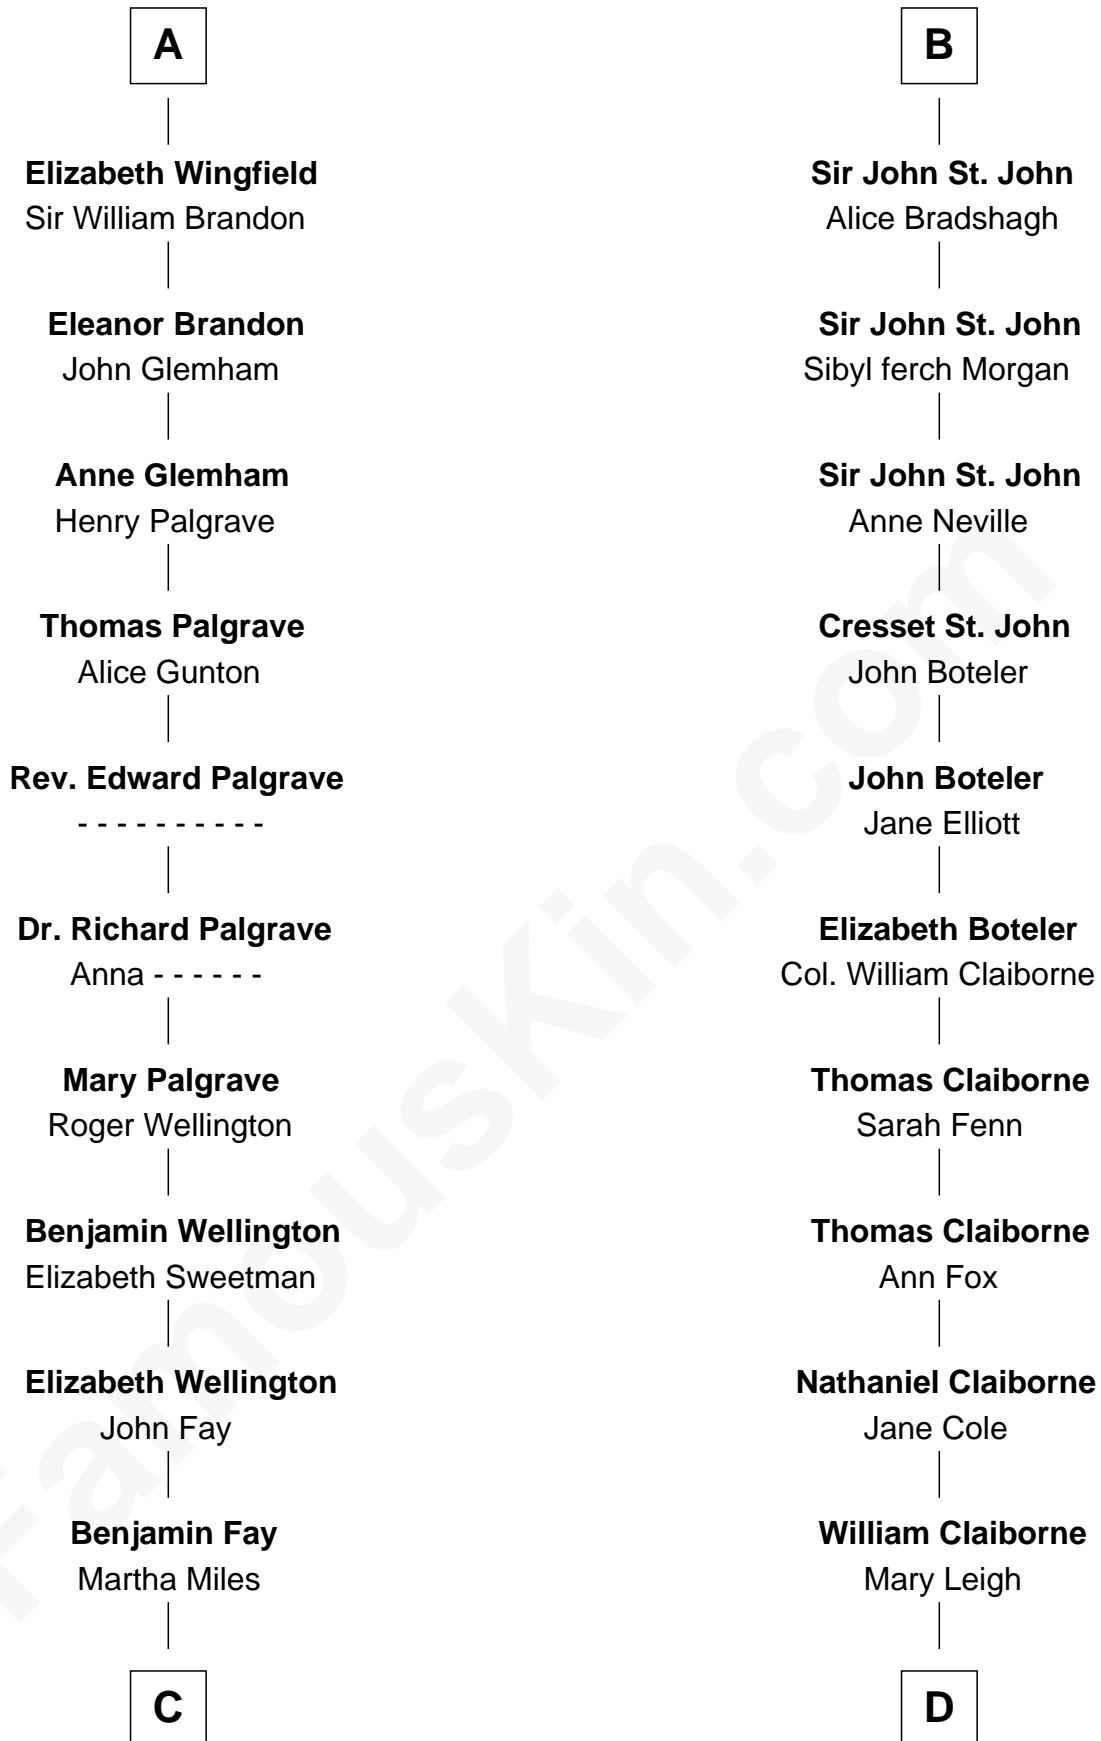

## Relationship Chart of

### Shubael D. Childs

Founder of S.D. Childs & Company

19th cousin 2 times removed of

### Liz Claiborne

Fashion Designer and Founder of Liz Claiborne Inc.

**C**

**Benjamin Fay**  
Beulah Stow

**Beulah Fay**  
Josiah Childs

**Shubael D. Childs**  
*Founder of S.D. Childs & Company*

**D**

**William Charles Cole Claiborne**  
Clarisse Duralde