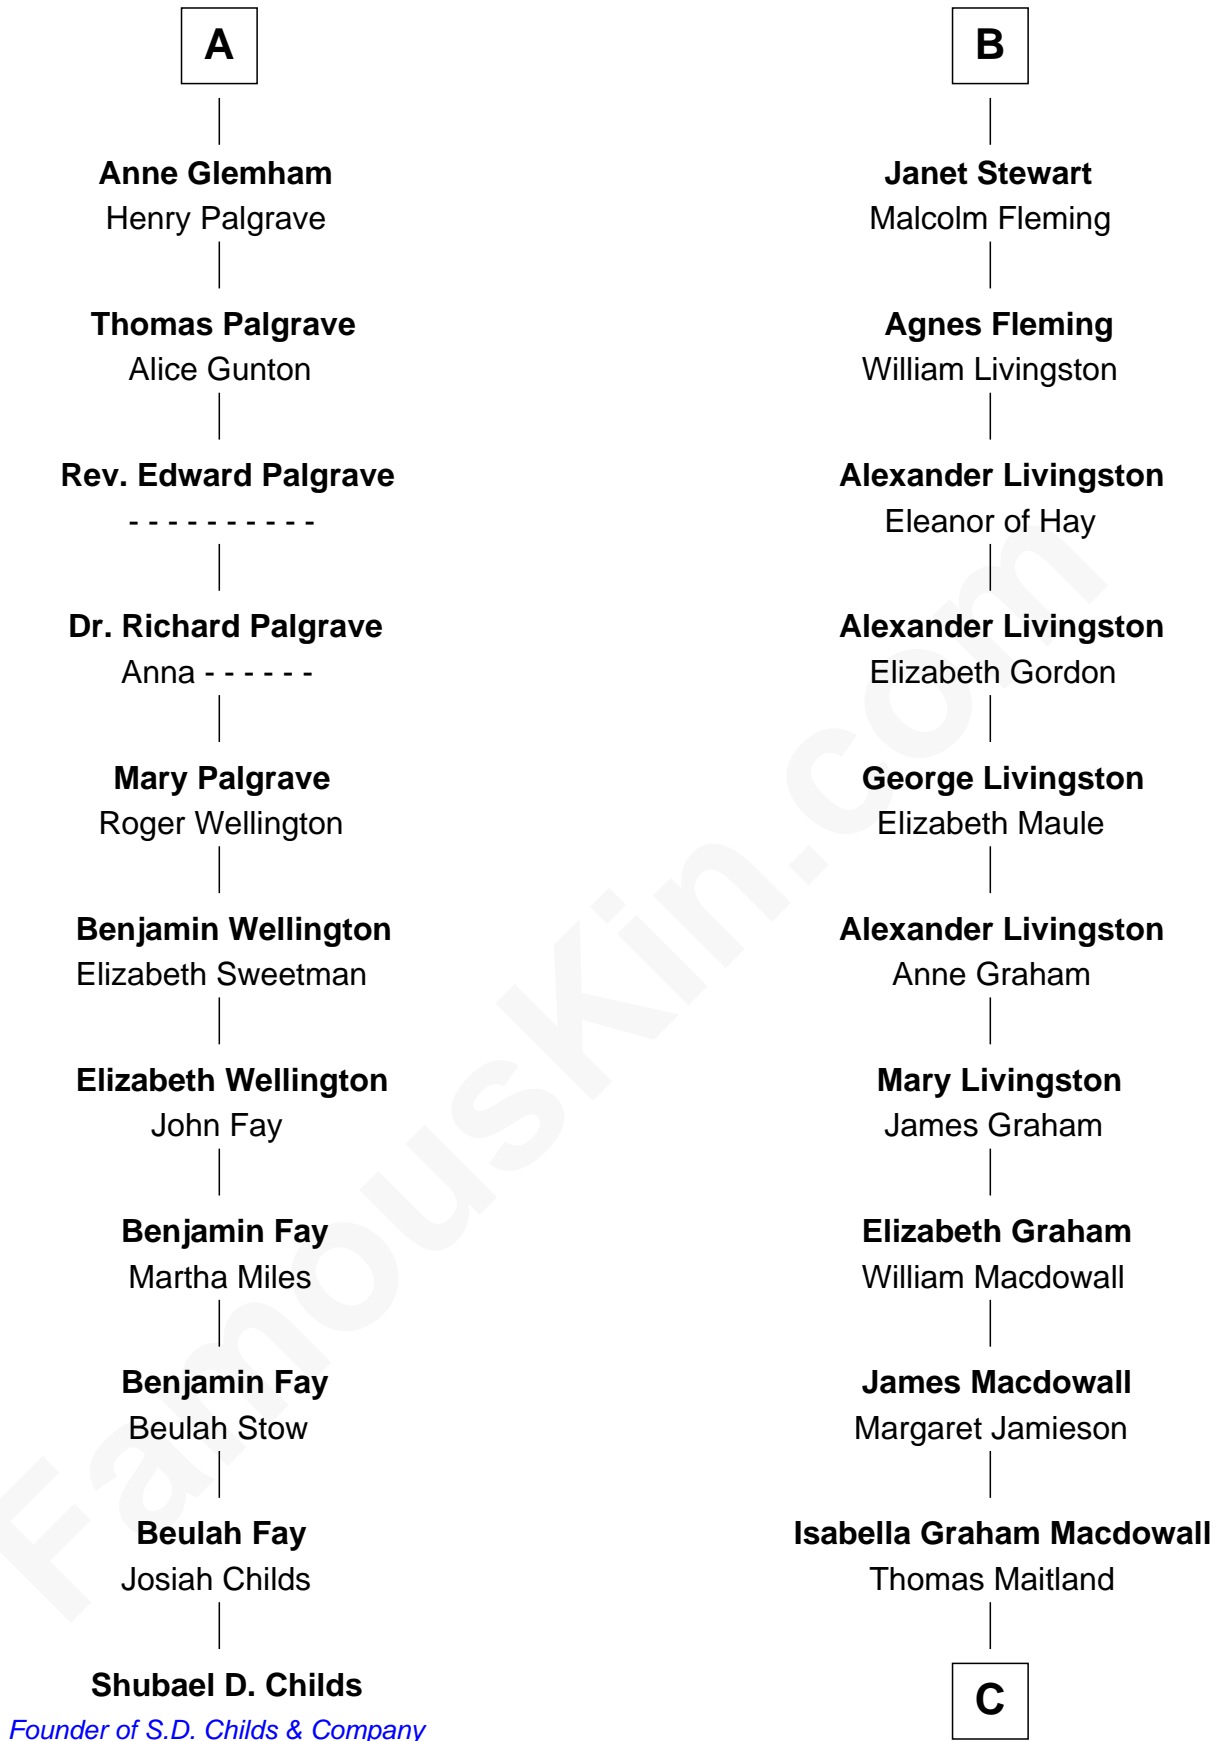

## Relationship Chart of

### Shubael D. Childs

Founder of S.D. Childs & Company

17th cousin 4 times removed of

**Howard Dean**

79th Governor of Vermont

C

**James William Maitland**

Agnes Jane O'Reilly

**Thomas A. Maitland**

Helen Abby Van Voorhis

**James William Maitland**

Sylvia Wigglesworth

**Andrea Belden Maitland**

Howard Brush Dean

**Howard Dean**

*79th Governor of Vermont*