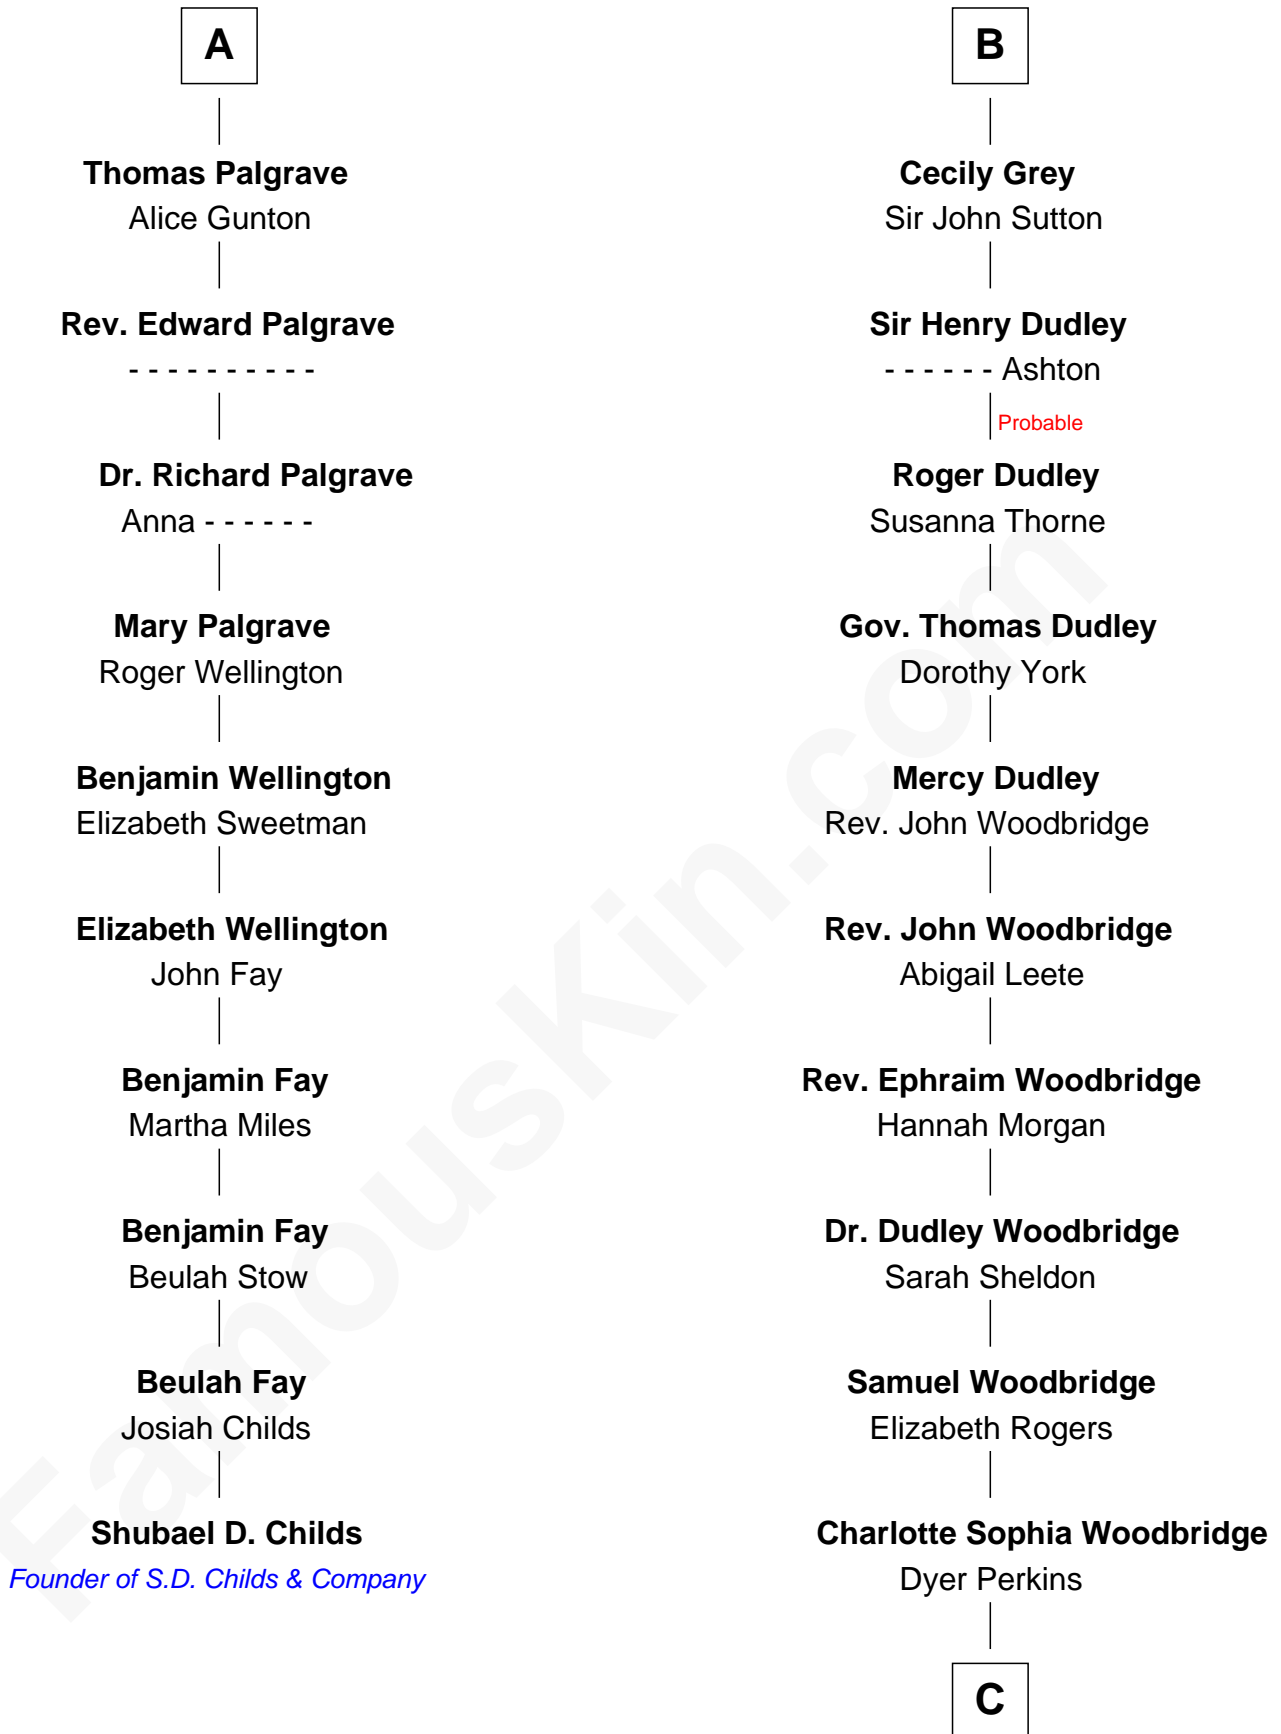

FamousKin.com Relationship Chart of

Shubael D. Childs

Founder of S.D. Childs & Company

16th cousin 4 times removed of

Humphrey Bogart

Movie Actor

Bartholomew de Badlesmere

Margaret de Clare

Elizabeth de Badlesmere

Sir William de Bohun

Elizabeth de Bohun

Sir Richard Fitzalan

Elizabeth Fitzalan

Sir Robert Goushill

Elizabeth Goushill

Sir Robert Wingfield

Sir William de Ros

Thomas de Ros

Beatrice de Stafford

Margaret de Ros

Sir Reynold Grey

Margaret Grey

Sir William Bonville

William Bonville

Elizabeth Harington

William Bonville

Katherine Neville

Cecily Bonville

Thomas Grey

B

C

Elizabeth Rogers Perkins